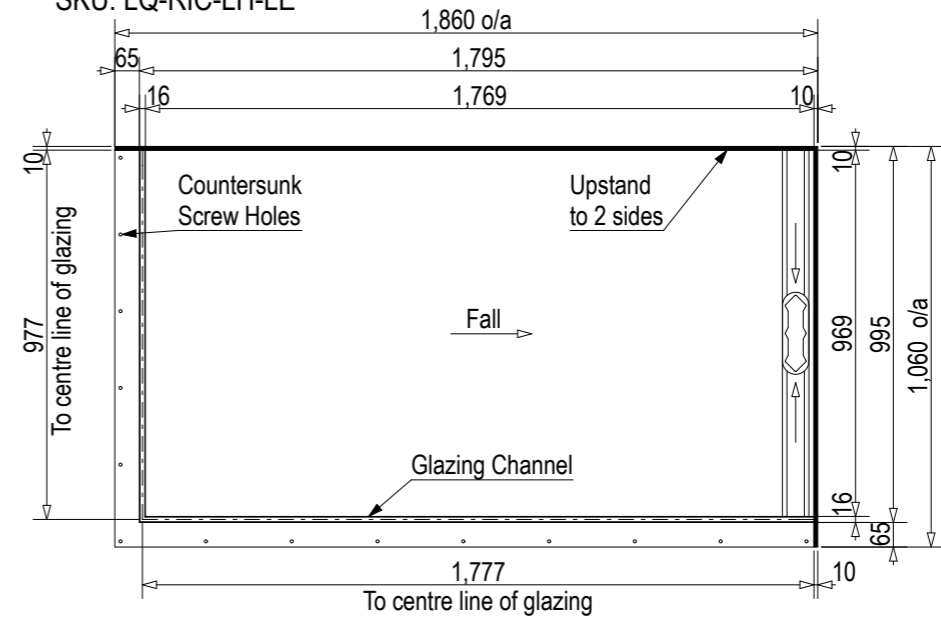

# Step Entry

SKU: LQ-RIC-LH-ST

# Level Entry

SKU: LQ-RIC-LH-LE

See Waste Channel Recess Specifications for size

Floor Recess 1830x1030x40

See Waste Channel Recess Specifications for depth information under floor

See Waste Channel Recess Specifications for depth information under floor

Note: Verify exact shower base dimensions on site