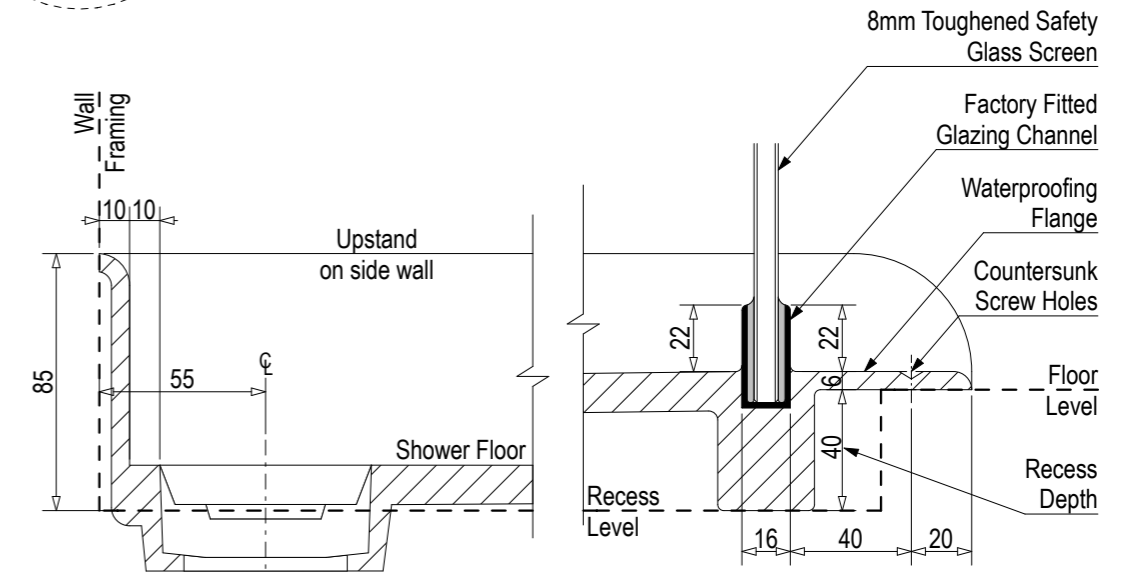

# Level Entry

SKU: LQ-RIC-LH-LE

See Waste Channel Recess Specifications for size

Floor Recess 1830x1030x40

See Waste Channel Recess Specifications for depth information under floor

See Waste Channel Recess Specifications for depth information under floor

Note: Verify exact shower base dimensions on site