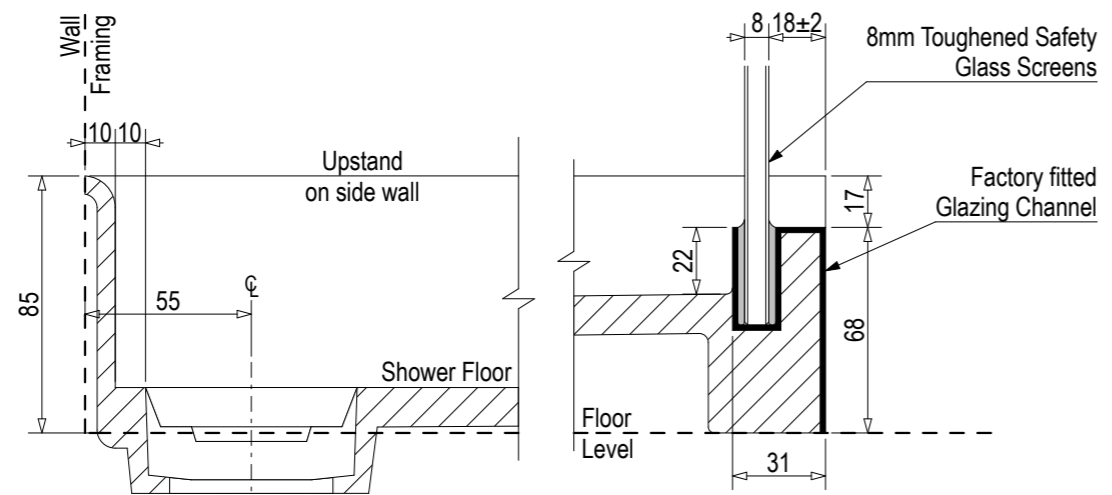

# Step Entry

SKU: LQ-RIC-LH-ST

# Level Entry

SKU: LQ-RIC-LH-LE

See Waste Channel Recess Specifications for size

Floor Recess 1830x1030x40

See Waste Channel Recess Specifications for depth information under floor

See Waste Channel Recess Specifications for depth information under floor

Note: Verify exact shower base dimensions on site