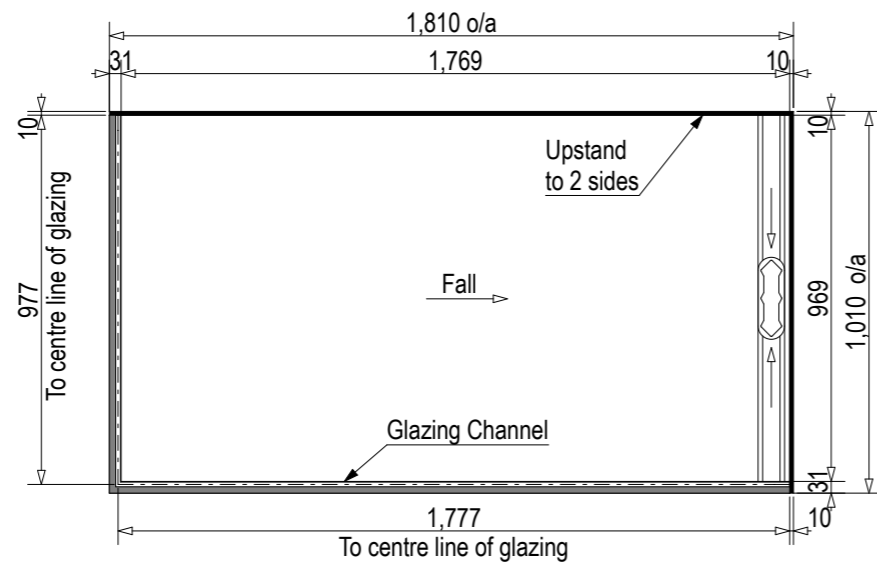

# Step Entry

SKU: LQ-RIC-LH-ST

# Level Entry

SKU: LQ-RIC-LH-LE

See Waste Channel Recess Specifications for size

Floor Recess 1830x1030x40

See Waste Channel Recess Specifications for depth information under floor

See Waste Channel Recess Specifications for depth information under floor

Note: Verify exact shower base dimensions on site