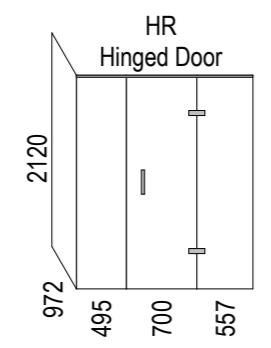

Screen Options:

For more product information go to:

www.atlantis.co.nz/shop/linea-quattro/richmond-1800x1000/

For installation instructions go to:

www.atlantis.co.nz/trade/installation/