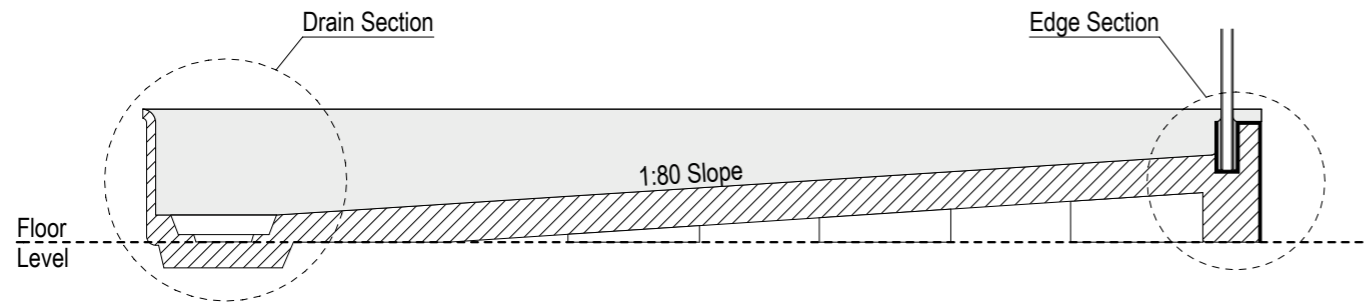

# Step Entry

SKU: LQ-RIC-LH-ST

# Level Entry

SKU: LQ-RIC-LH-LE

See Waste Channel Recess Specifications for size

Floor Recess 1830x1030x40

See Waste Channel Recess Specifications for depth information under floor

See Waste Channel Recess Specifications for depth information under floor

Note: Verify exact shower base dimensions on site