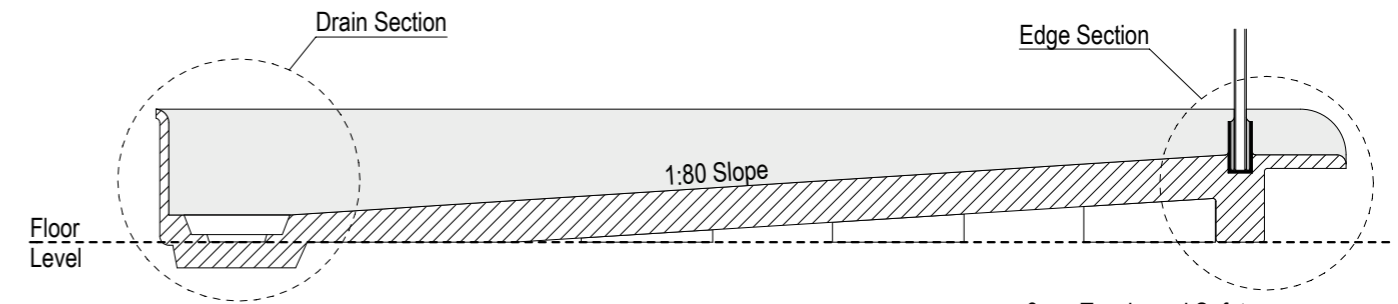

# Step Entry

SKU: LQ-RIC-LH-ST

# Level Entry

SKU: LQ-RIC-LH-LE

See Waste Channel Recess Specifications for size

Floor Recess 1830x1030x40

See Waste Channel Recess Specifications for depth information under floor

See Waste Channel Recess Specifications for depth information under floor

Note: Verify exact shower base dimensions on site