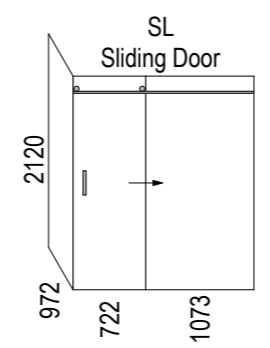

Screen Options:

For more product information go to:

www.atlantis.co.nz/shop/linea-quattro/richmond-1800x1000/

For installation instructions go to:

www.atlantis.co.nz/trade/installation/