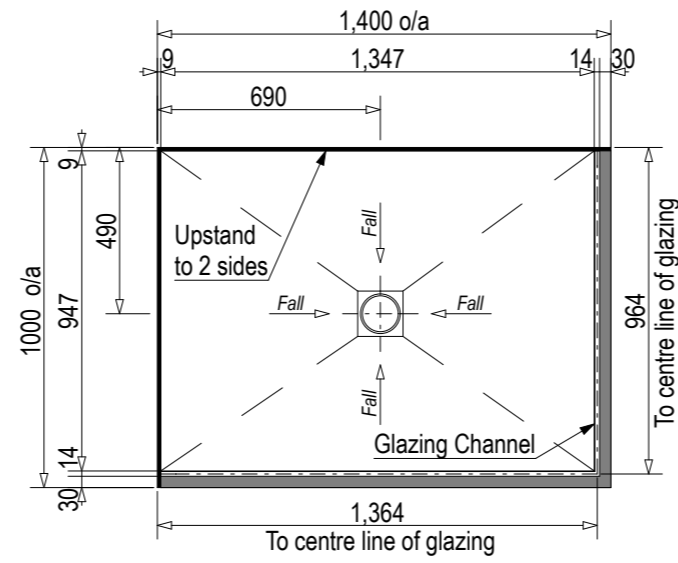

SKU: QU-MAJ

Note: Verify exact shower base dimensions on site

Screen Options:

For more product information go to:

[www.atlantis.co.nz/shop/products-all/majestic-1400x1000/](http://www.atlantis.co.nz/shop/products-all/majestic-1400x1000/)

For installation instructions go to:

[www.atlantis.co.nz/trade/installation/](http://www.atlantis.co.nz/trade/installation/)

Ensure a minimum recess size of 250mm wide x 250mm long x 150mm deep for the channel drain and waste outlet