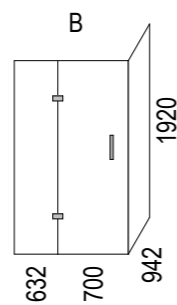

SKU: QU-MAJ

Note: Verify exact shower base dimensions on site

Screen Options:

For more product information go to:

[www.atlantis.co.nz/shop/products-all/majestic-1400x1000/](http://www.atlantis.co.nz/shop/products-all/majestic-1400x1000/)

For installation instructions go to:

[www.atlantis.co.nz/trade/installation/](http://www.atlantis.co.nz/trade/installation/)

Ensure a minimum recess size of 250mm wide x 250mm long x 150mm deep for the channel drain and waste outlet