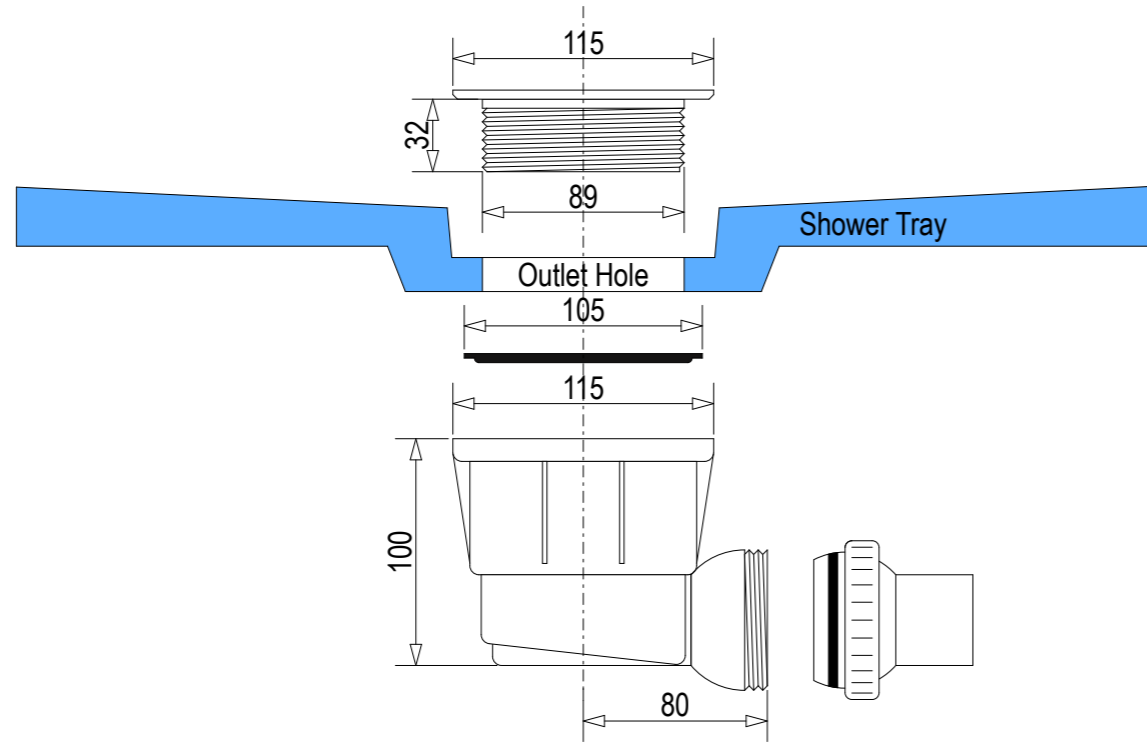

SKU: QU-MAJ

Note: Verify exact shower base dimensions on site

Screen Options:

For more product information go to:

[www.atlantis.co.nz/shop/products-all/majestic-1400x1000/](http://www.atlantis.co.nz/shop/products-all/majestic-1400x1000/)

For installation instructions go to:

[www.atlantis.co.nz/trade/installation/](http://www.atlantis.co.nz/trade/installation/)

Ensure a minimum recess size of 250mm wide x 250mm long x 150mm deep for the channel drain and waste outlet