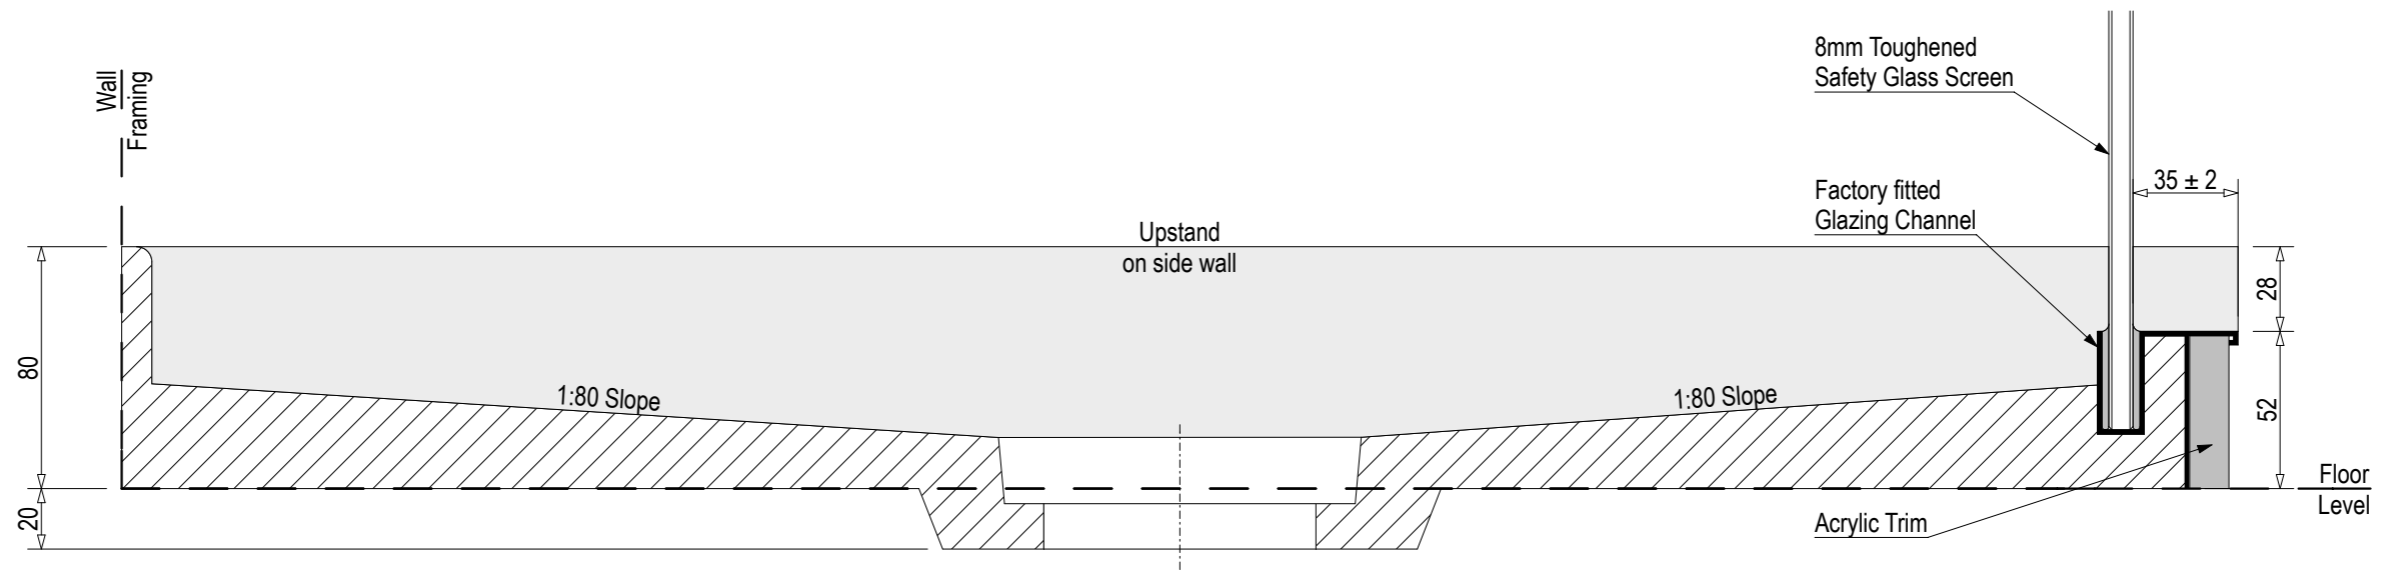

SKU: QU-MAJ

Note: Verify exact shower base dimensions on site

Screen Options:

For more product information go to:

[www.atlantis.co.nz/shop/products-all/majestic-1400x1000/](http://www.atlantis.co.nz/shop/products-all/majestic-1400x1000/)

For installation instructions go to:

[www.atlantis.co.nz/trade/installation/](http://www.atlantis.co.nz/trade/installation/)

Ensure a minimum recess size of 250mm wide x 250mm long x 150mm deep for the channel drain and waste outlet