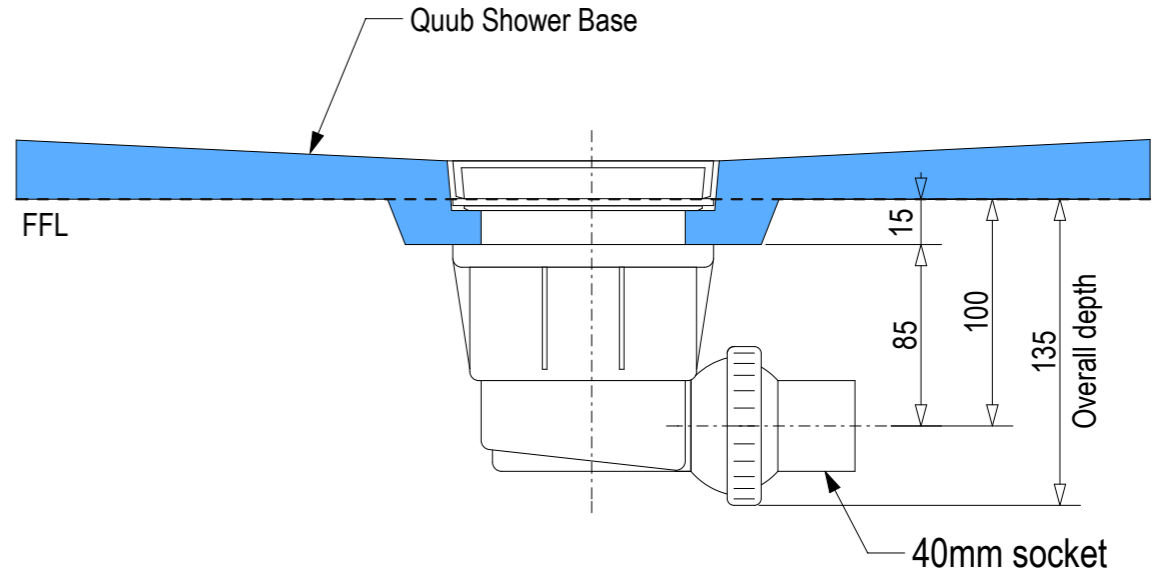

SKU: QU-MAJ

Note: Verify exact shower base dimensions on site

Screen Options:

For more product information go to:

[www.atlantis.co.nz/shop/products-all/majestic-1400x1000/](http://www.atlantis.co.nz/shop/products-all/majestic-1400x1000/)

For installation instructions go to:

[www.atlantis.co.nz/trade/installation/](http://www.atlantis.co.nz/trade/installation/)

Ensure a minimum recess size of 250mm wide x 250mm long x 150mm deep for the channel drain and waste outlet