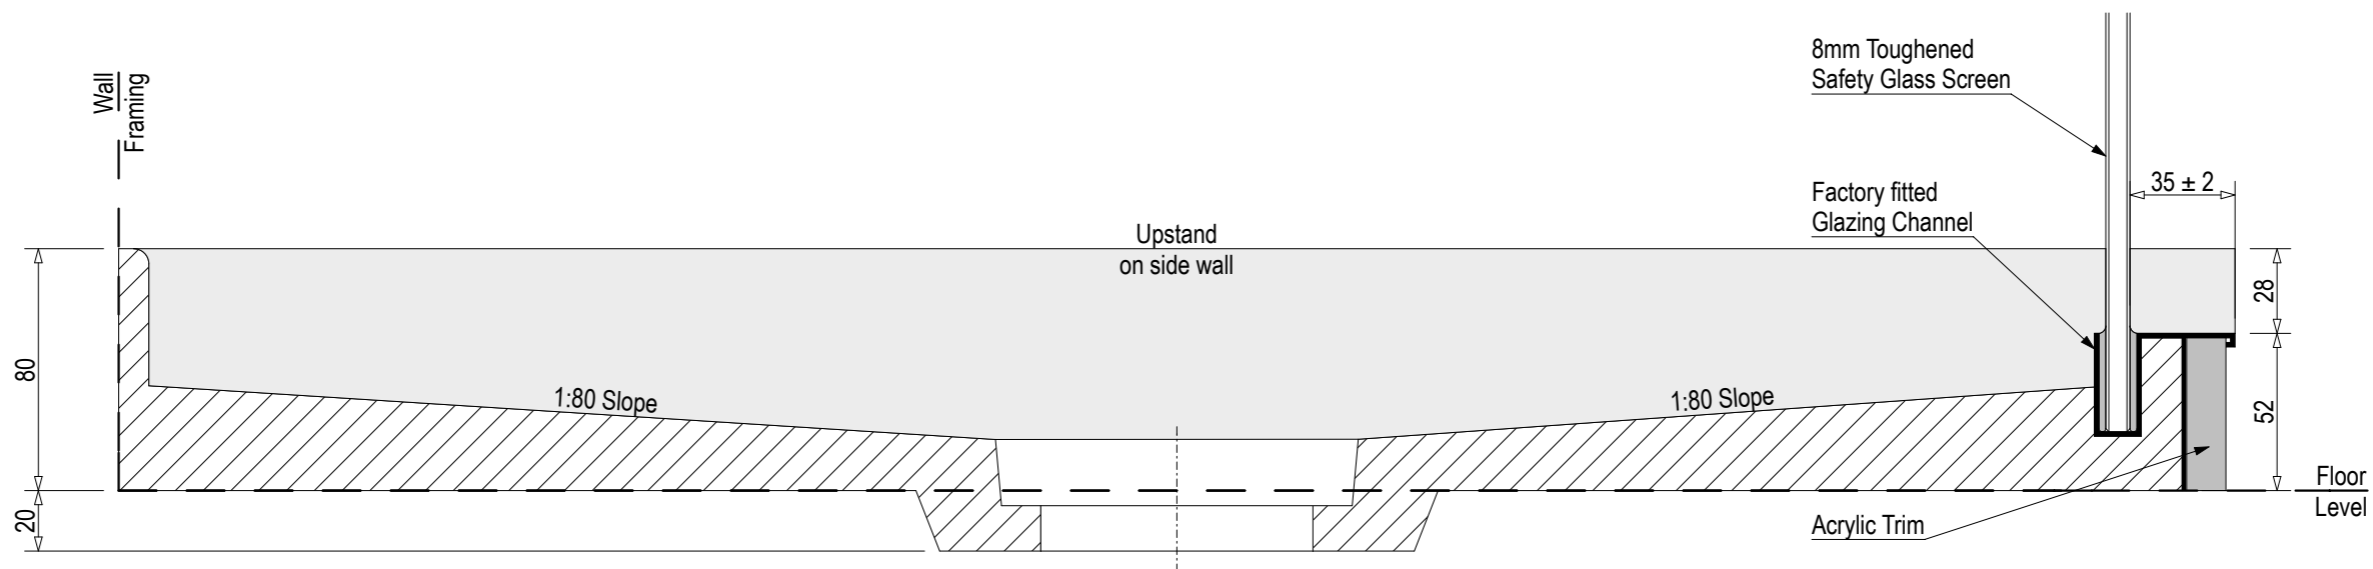

SKU: QU-BRA

Note: Verify exact shower base dimensions on site

Screen Options:

For more product information go to:

www.atlantis.co.nz/shop/products-all/bravo-1200x900/

For installation instructions go to:

www.atlantis.co.nz/trade/installation/

Ensure a minimum recess size of 250mm wide x 250mm long x 150mm deep for the channel drain and waste outlet