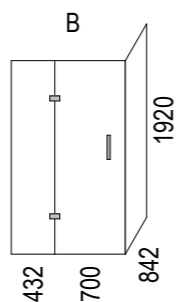

SKU: QU-BRA

Note: Verify exact shower base dimensions on site

Screen Options:

For more product information go to:

www.atlantis.co.nz/shop/products-all/bravo-1200x900/

For installation instructions go to:

www.atlantis.co.nz/trade/installation/

Ensure a minimum recess size of 250mm wide x 250mm long x 150mm deep for the channel drain and waste outlet