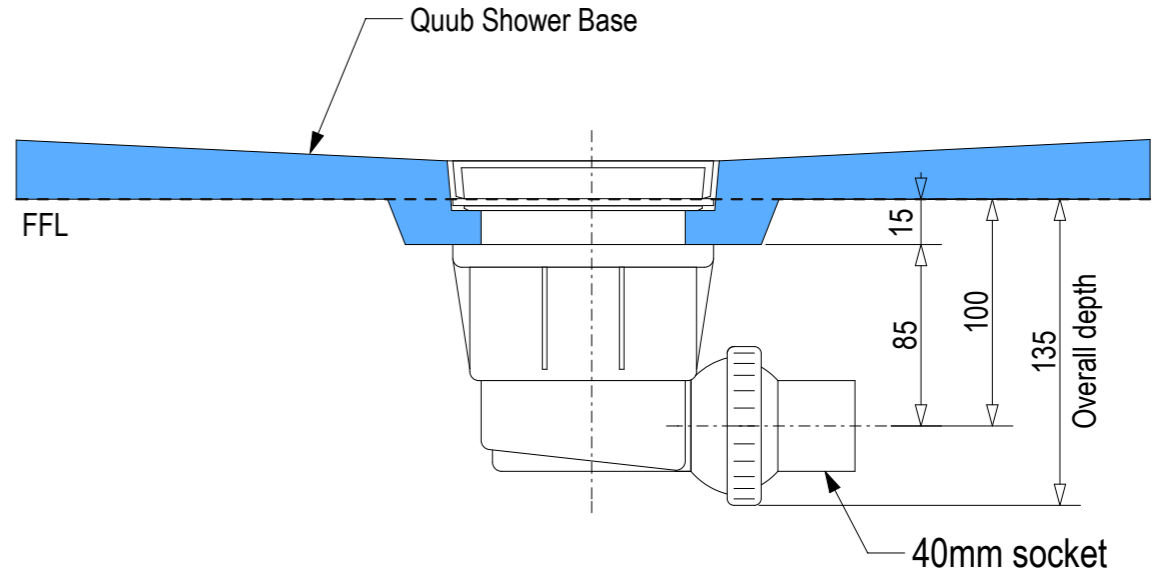

SKU: QU-BRA

Note: Verify exact shower base dimensions on site

Screen Options:

For more product information go to:

www.atlantis.co.nz/shop/products-all/bravo-1200x900/

For installation instructions go to:

www.atlantis.co.nz/trade/installation/

Ensure a minimum recess size of 250mm wide x 250mm long x 150mm deep for the channel drain and waste outlet