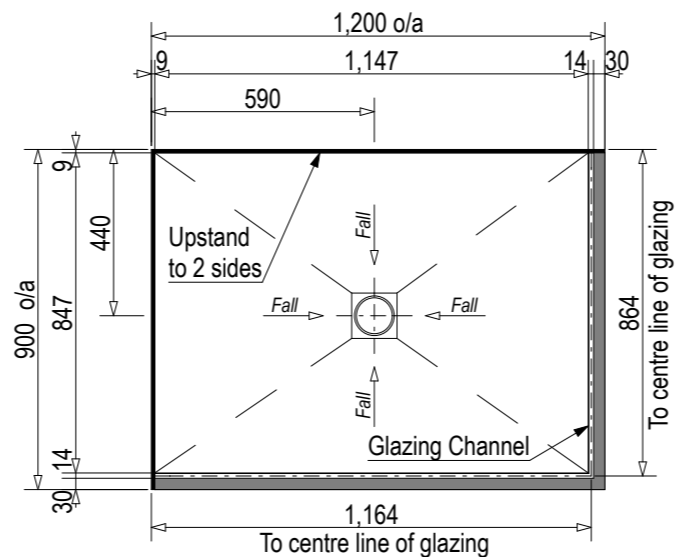

SKU: QU-BRA

Note: Verify exact shower base dimensions on site

Screen Options:

For more product information go to:

www.atlantis.co.nz/shop/products-all/bravo-1200x900/

For installation instructions go to:

www.atlantis.co.nz/trade/installation/

Ensure a minimum recess size of 250mm wide x 250mm long x 150mm deep for the channel drain and waste outlet