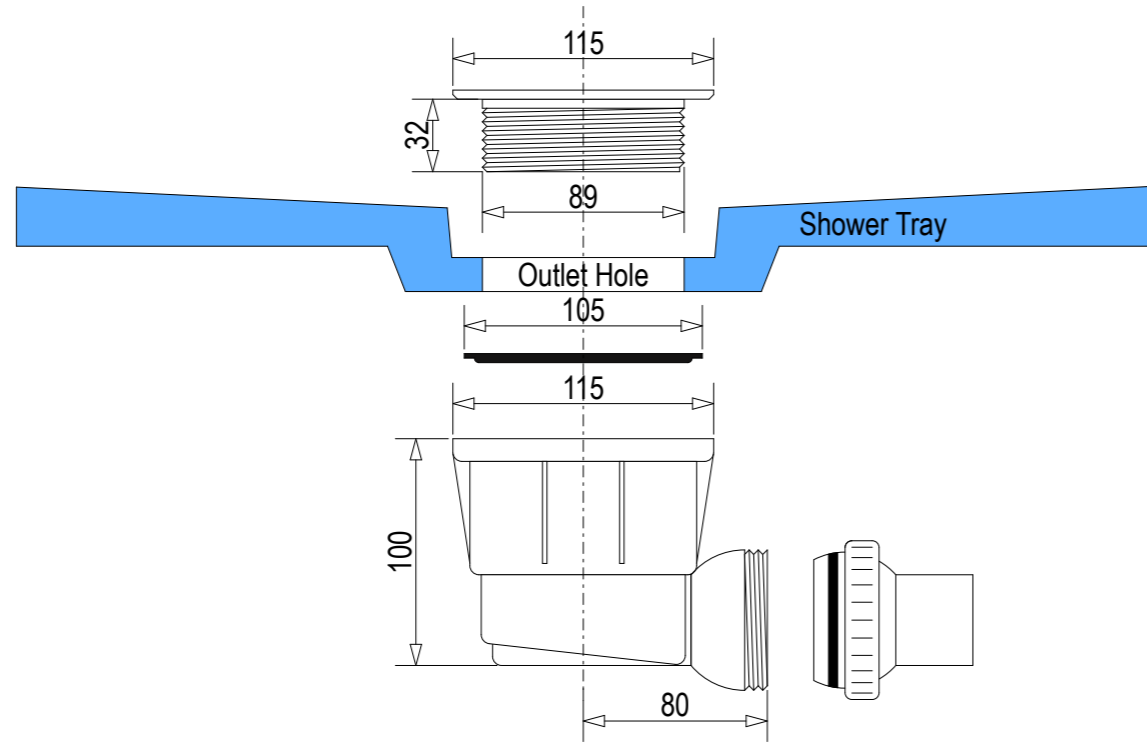

SKU: QU-BRA

Note: Verify exact shower base dimensions on site

Screen Options:

For more product information go to:

www.atlantis.co.nz/shop/products-all/bravo-1200x900/

For installation instructions go to:

www.atlantis.co.nz/trade/installation/

Ensure a minimum recess size of 250mm wide x 250mm long x 150mm deep for the channel drain and waste outlet