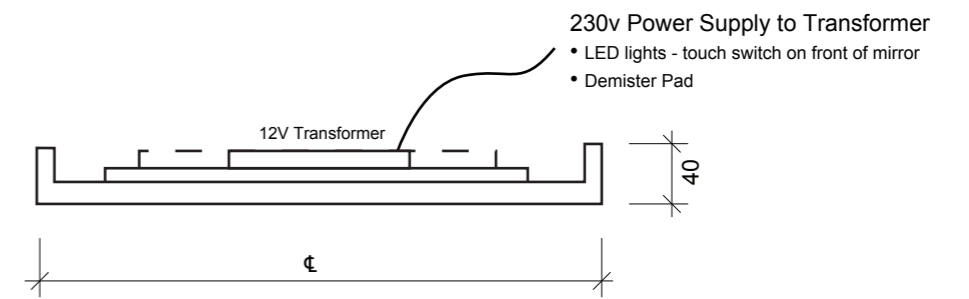

Allow 100mm overall at top of mirror for bracket installation

(3x brackets, screws and wall plugs supplied)

Allow 130mm overall at top of mirror for bracket installation

(3x brackets, screws and wall plugs supplied)