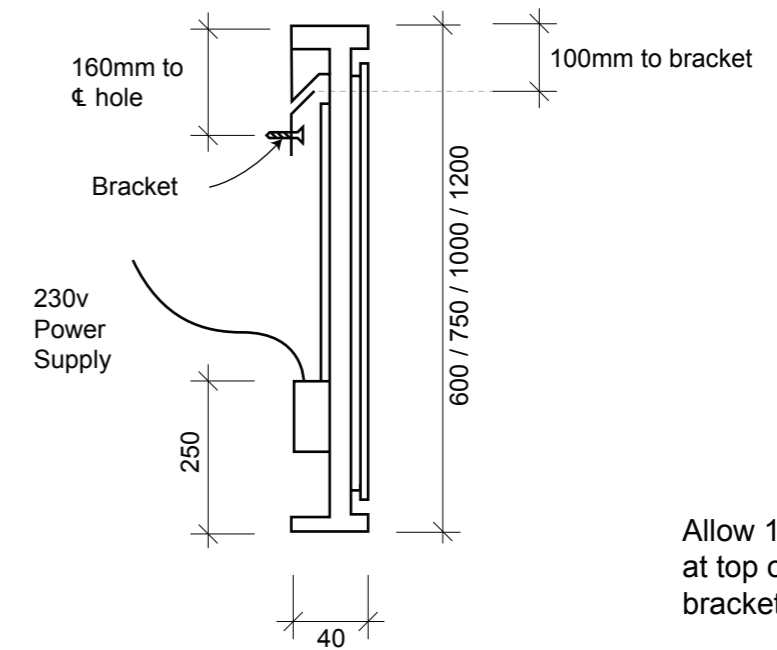

Allow 100mm overall at top of mirror for bracket installation

(3x brackets, screws and wall plugs supplied)

Allow 130mm overall at top of mirror for bracket installation

(3x brackets, screws and wall plugs supplied)