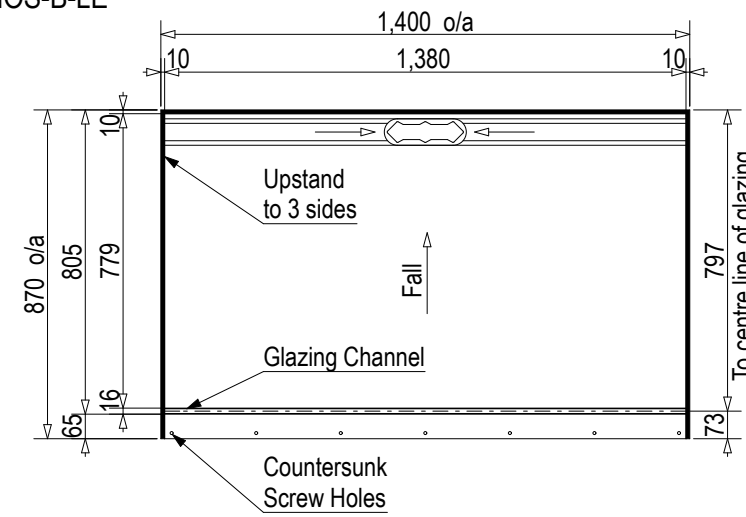

Note: Drain position central unless dimensioned otherwise

Step Entry

SKU: LQ-MOS-B-ST

Level Entry

SKU: LQ-MOS-B-LE

See Waste Channel Recess Specifications for size

Floor Recess 1400x840x24

Note: Verify exact shower base dimensions on site

Screen Options:

All 3 Wall Screens are reversible

For more product information go to:

www.atlantis.co.nz/shop/linea-quattro/moscow-1400x800/

For installation instructions go to:

www.atlantis.co.nz/trade/installation/

AQUAPLANE WASTE FITTING

- EasyClean Waste with in-built trap
- 50L/min ultra flow rate
- Removable fin for easy cleaning
- 40/50mm outlet with swivel fitting
- Components bolt together for guaranteed watertightness