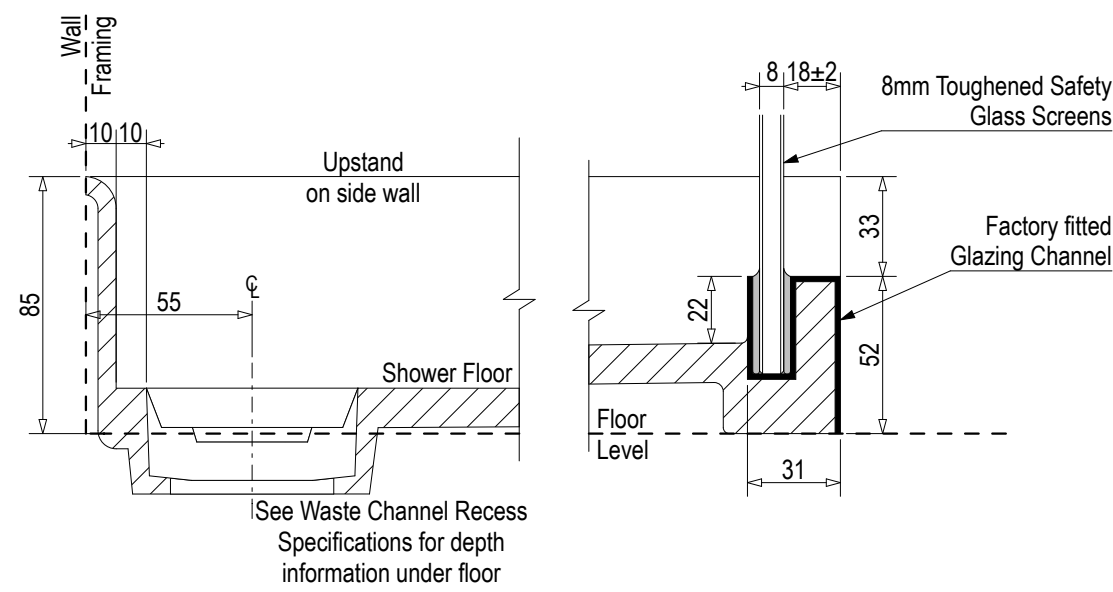

Note: Drain position central unless dimensioned otherwise

Step Entry

SKU: LQ-MOS-B-ST

Level Entry

SKU: LQ-MOS-B-LE

See Waste Channel Recess Specifications for size

Floor Recess 1400x840x24

Note: Verify exact shower base dimensions on site

Screen Options:

All 3 Wall Screens are reversible

For more product information go to:

www.atlantis.co.nz/shop/linea-quattro/moscow-1400x800/

For installation instructions go to:

www.atlantis.co.nz/trade/installation/

AQUAPLANE WASTE FITTING

- EasyClean Waste with in-built trap
- 50L/min ultra flow rate
- Removable fin for easy cleaning
- 40/50mm outlet with swivel fitting
- Components bolt together for guaranteed watertightness