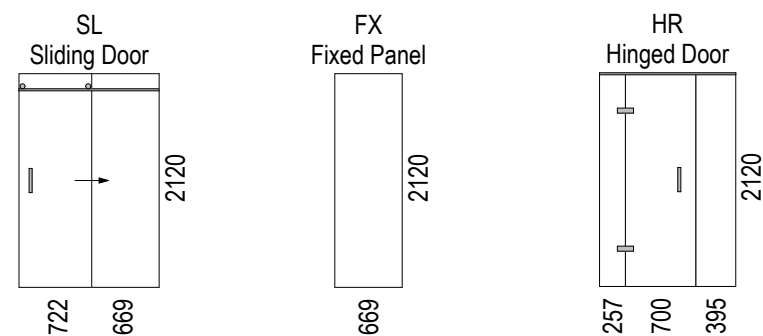

Note: Drain position central unless dimensioned otherwise

Step Entry

SKU: LQ-MOS-B-ST

Level Entry

SKU: LQ-MOS-B-LE

See Waste Channel Recess Specifications for size

Floor Recess 1400x840x24

Note: Verify exact shower base dimensions on site

Screen Options:

All 3 Wall Screens are reversible

For more product information go to:

www.atlantis.co.nz/shop/linea-quattro/moscow-1400x800/

For installation instructions go to:

www.atlantis.co.nz/trade/installation/

AQUAPLANE WASTE FITTING

- EasyClean Waste with in-built trap
- 50L/min ultra flow rate
- Removable fin for easy cleaning
- 40/50mm outlet with swivel fitting
- Components bolt together for guaranteed watertightness