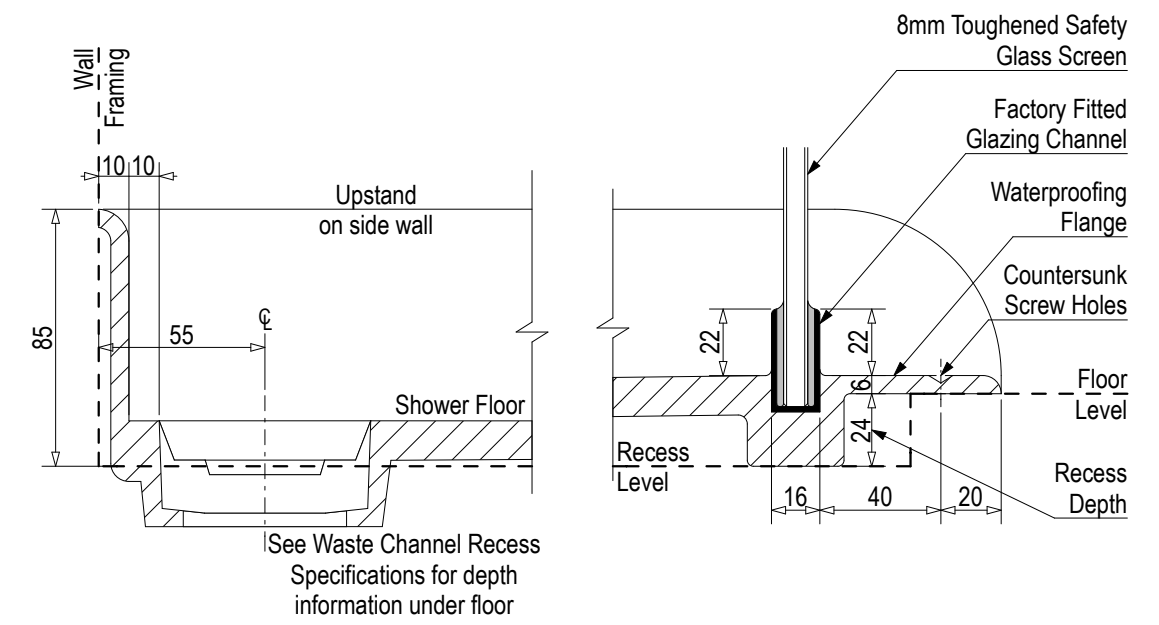

Note: Drain position central unless dimensioned otherwise

Step Entry

SKU: LQ-MOS-B-ST

Level Entry

SKU: LQ-MOS-B-LE

See Waste Channel Recess Specifications for size

Floor Recess 1400x840x24

Note: Verify exact shower base dimensions on site

Screen Options:

All 3 Wall Screens are reversible

For more product information go to:

www.atlantis.co.nz/shop/linea-quattro/moscow-1400x800/

For installation instructions go to:

www.atlantis.co.nz/trade/installation/

AQUAPLANE WASTE FITTING

- EasyClean Waste with in-built trap
- 50L/min ultra flow rate
- Removable fin for easy cleaning
- 40/50mm outlet with swivel fitting
- Components bolt together for guaranteed watertightness