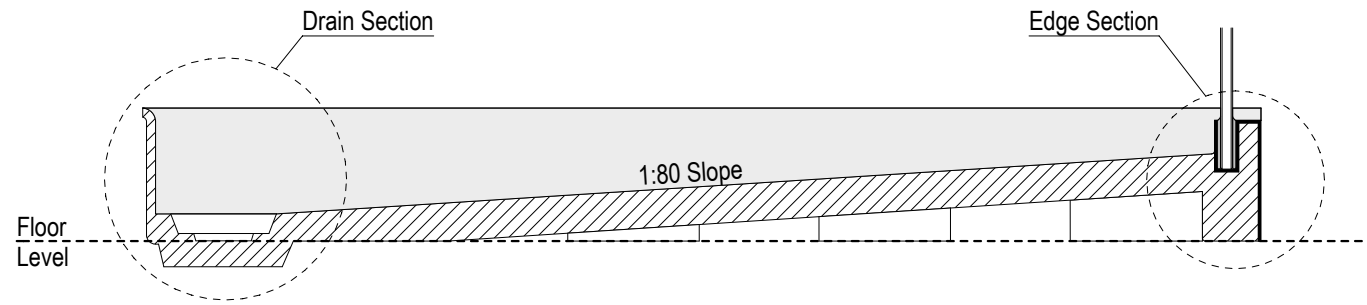

Note: Drain position central unless dimensioned otherwise

Step Entry

SKU: LQ-MOS-B-ST

Level Entry

SKU: LQ-MOS-B-LE

See Waste Channel Recess Specifications for size

Floor Recess 1400x840x24

Note: Verify exact shower base dimensions on site

Screen Options:

All 3 Wall Screens are reversible

For more product information go to:

www.atlantis.co.nz/shop/linea-quattro/moscow-1400x800/

For installation instructions go to:

www.atlantis.co.nz/trade/installation/

AQUAPLANE WASTE FITTING

- EasyClean Waste with in-built trap
- 50L/min ultra flow rate
- Removable fin for easy cleaning
- 40/50mm outlet with swivel fitting
- Components bolt together for guaranteed watertightness