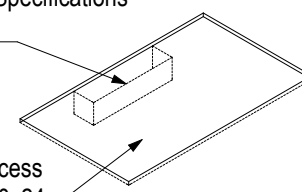

Note: Drain position central unless dimensioned otherwise

Step Entry

SKU: LQ-MOS-B-ST

Level Entry

SKU: LQ-MOS-B-LE

See Waste Channel Recess Specifications for size

Floor Recess 1400x840x24

Note: Verify exact shower base dimensions on site

Screen Options:

All 3 Wall Screens are reversible

For more product information go to:

www.atlantis.co.nz/shop/linea-quattro/moscow-1400x800/

For installation instructions go to:

www.atlantis.co.nz/trade/installation/

AQUAPLANE WASTE FITTING

- EasyClean Waste with in-built trap
- 50L/min ultra flow rate
- Removable fin for easy cleaning
- 40/50mm outlet with swivel fitting
- Components bolt together for guaranteed watertightness