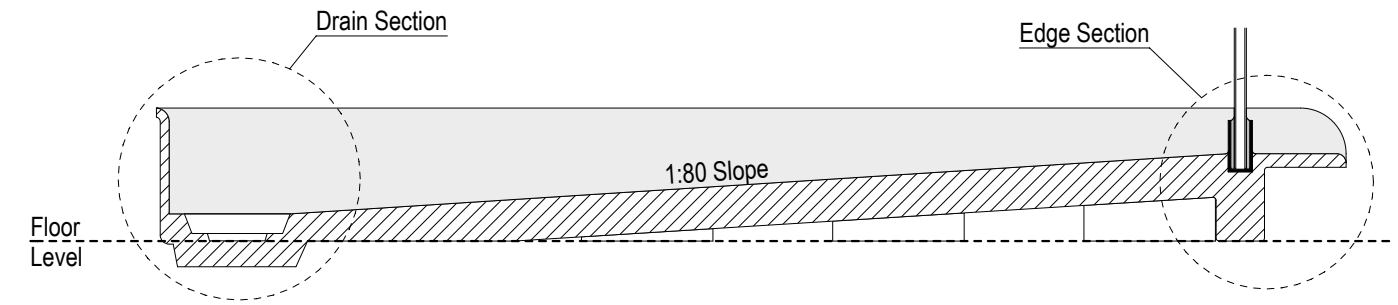

Note: Drain position central unless dimensioned otherwise

Step Entry

SKU: LQ-MOS-B-ST

Level Entry

SKU: LQ-MOS-B-LE

See Waste Channel Recess Specifications for size

Floor Recess 1400x840x24

Note: Verify exact shower base dimensions on site

Screen Options:

All 3 Wall Screens are reversible

For more product information go to:

www.atlantis.co.nz/shop/linea-quattro/moscow-1400x800/

For installation instructions go to:

www.atlantis.co.nz/trade/installation/

AQUAPLANE WASTE FITTING

- EasyClean Waste with in-built trap
- 50L/min ultra flow rate
- Removable fin for easy cleaning
- 40/50mm outlet with swivel fitting
- Components bolt together for guaranteed watertightness