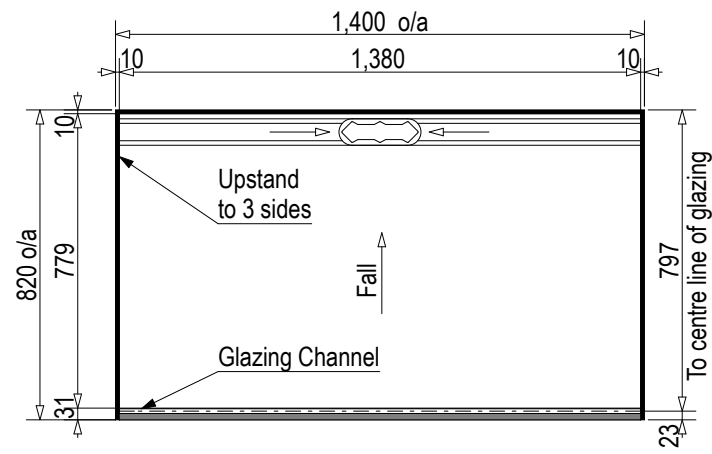

Note: Drain position central unless dimensioned otherwise

Step Entry

SKU: LQ-MOS-B-ST

Level Entry

SKU: LQ-MOS-B-LE

See Waste Channel Recess Specifications for size

Floor Recess 1400x840x24

Note: Verify exact shower base dimensions on site

Screen Options:

All 3 Wall Screens are reversible

For more product information go to:

www.atlantis.co.nz/shop/linea-quattro/moscow-1400x800/

For installation instructions go to:

www.atlantis.co.nz/trade/installation/

AQUAPLANE WASTE FITTING

- EasyClean Waste with in-built trap
- 50L/min ultra flow rate
- Removable fin for easy cleaning
- 40/50mm outlet with swivel fitting
- Components bolt together for guaranteed watertightness