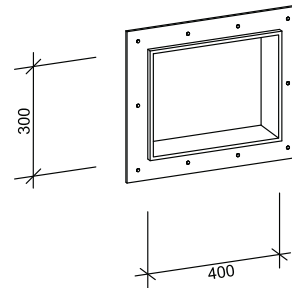

# EASYNICHE EXPOSED 12mm

Section

Plan

Perspective

Front Elevation

Side Elevation

## SPECIFICATION

- One-piece lightweight construction made from rigid PMMA.
- Available in gloss white finish only
- Available in one size 400mm x 300mm.
- Must be installed prior to wallboard and requires additional framing.
- Supplied with installation materials.
- 7-year warranty.
- To suit 8mm to 12mm tiles.