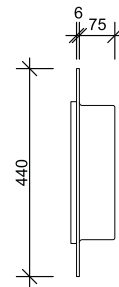

# EASYNICHE EXPOSED 12mm

Section

Plan

Perspective

Front Elevation

Side Elevation

## SPECIFICATION

- One-piece lightweight construction made from rigid PMMA.
- Available in gloss white finish only
- Available in one size 400mm x 300mm.
- Must be installed prior to wallboard and requires additional framing.
- Supplied with installation materials.
- 7-year warranty.
- To suit 8mm to 12mm tiles.