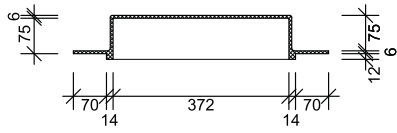

# EASYNICHE EXPOSED 12mm

Section

Plan

Perspective

Front Elevation

Side Elevation

## SPECIFICATION

- One-piece lightweight construction made from rigid PMMA.
- Available in gloss white finish only
- Available in one size 400mm x 300mm.
- Must be installed prior to wallboard and requires additional framing.
- Supplied with installation materials.
- 7-year warranty.
- To suit 8mm to 12mm tiles.