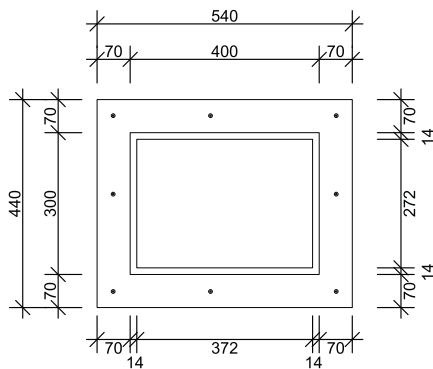

# EASYNICHE EXPOSED 12mm

Section

Plan

Perspective

Front Elevation

Side Elevation

## SPECIFICATION

- One-piece lightweight construction made from rigid PMMA.
- Available in gloss white finish only
- Available in one size 400mm x 300mm.
- Must be installed prior to wallboard and requires additional framing.
- Supplied with installation materials.
- 7-year warranty.
- To suit 8mm to 12mm tiles.