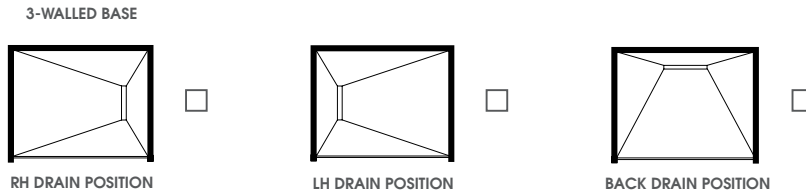

Ebony & Ivory™ three wall shower system order form

Date:		Order #:	
Merchant:		Contact:	

CHOOSE A BASE COLOUR: BLACK shower base ☐ or WHITE shower base ☐

NAME SIZE (mm)	RIGHT DRAIN	LEFT DRAIN	BACK DRAIN	2140MM HIGH FRAMELESS	BASE AND SCREENS PACKAGE		
					HINGED DOOR HR	SLIDING DOOR SL	FIXED SCREEN FX
	WIDTH	DEPTH			CODE	CODE	CODE
TREBLE	900 x 900	☐	☐	☐	TRE-HR ☐		
SOPRANO	1000 x 1000	☐	☐	☐	SOP-HR ☐		
MANILOW	1200 x 900	☐	☐	☐	MAN-HR ☐	MAN-SL ☐	MAN-FX1 ☐
HYMN	1200 x 1000	☐	☐	☐	HYM-HR ☐	HYM-SL ☐	HYM-FX1 ☐
RUMBA	1400 x 1000			☐	RUM-HR ☐	RUM-SL ☐	RUM-FX1 ☐

CHOOSE BASE / DRAIN POSITION

FOUNDRY SERIES HARDWARE UPGRADE

POLISHED BRASS	UPGRADE-PB ☐	BRUSHED NICKEL	UPGRADE-BN ☐
AGED BRASS	UPGRADE-AB ☐	GUNMETAL	UPGRADE-GM ☐
BRUSHED GOLD	UPGRADE-BG ☐	MATTE BLACK	UPGRADE-MB ☐

* Please see Pg. 61 for all Foundry Series information, including T&Cs.

Ebony & Ivory™ systems are only available as a full package. Base Packages are not available.

Optional

OPTIONAL EXTRAS (additional charge applies)

	CODE
Ellure Tile Look Wall - complete Ellure order form	☐

ESSENTIAL CONNECTIONS	CODE
Ebony & Ivory	EC-EI ☐

Optional

OPTIONAL ACCESSORIES (additional charge applies)

Suitable for Tiled Walls

EN1500 ☐	EN1200 ☐
EN900 ☐	EN750 ☐
EN600 ☐	EN500 ☐
EN450 ☐	EN350 ☐
EN300 ☐	EN200 ☐
EN140F ☐	EN400EX12-W ☐

Suitable for Acrylic Walls or Ellure Tile Look Walls

EN400RF-W ☐	EN400RF-B ☐
EN140-RF-W ☐	EN140-RF-B ☐