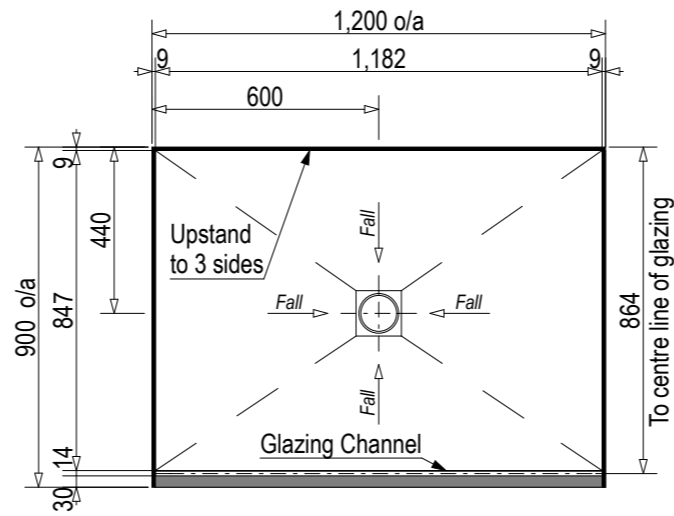

SKU: ET-SYM

Note: Verify exact shower base dimensions on site

Screen Options:

For more product information go to:
www.atlantis.co.nz/shop/easytile/symphony-1200x900/

For installation instructions go to:
www.atlantis.co.nz/trade/installation/

Ensure a minimum recess size of 250mm wide x 250mm long x 150mm deep for the channel drain and waste outlet