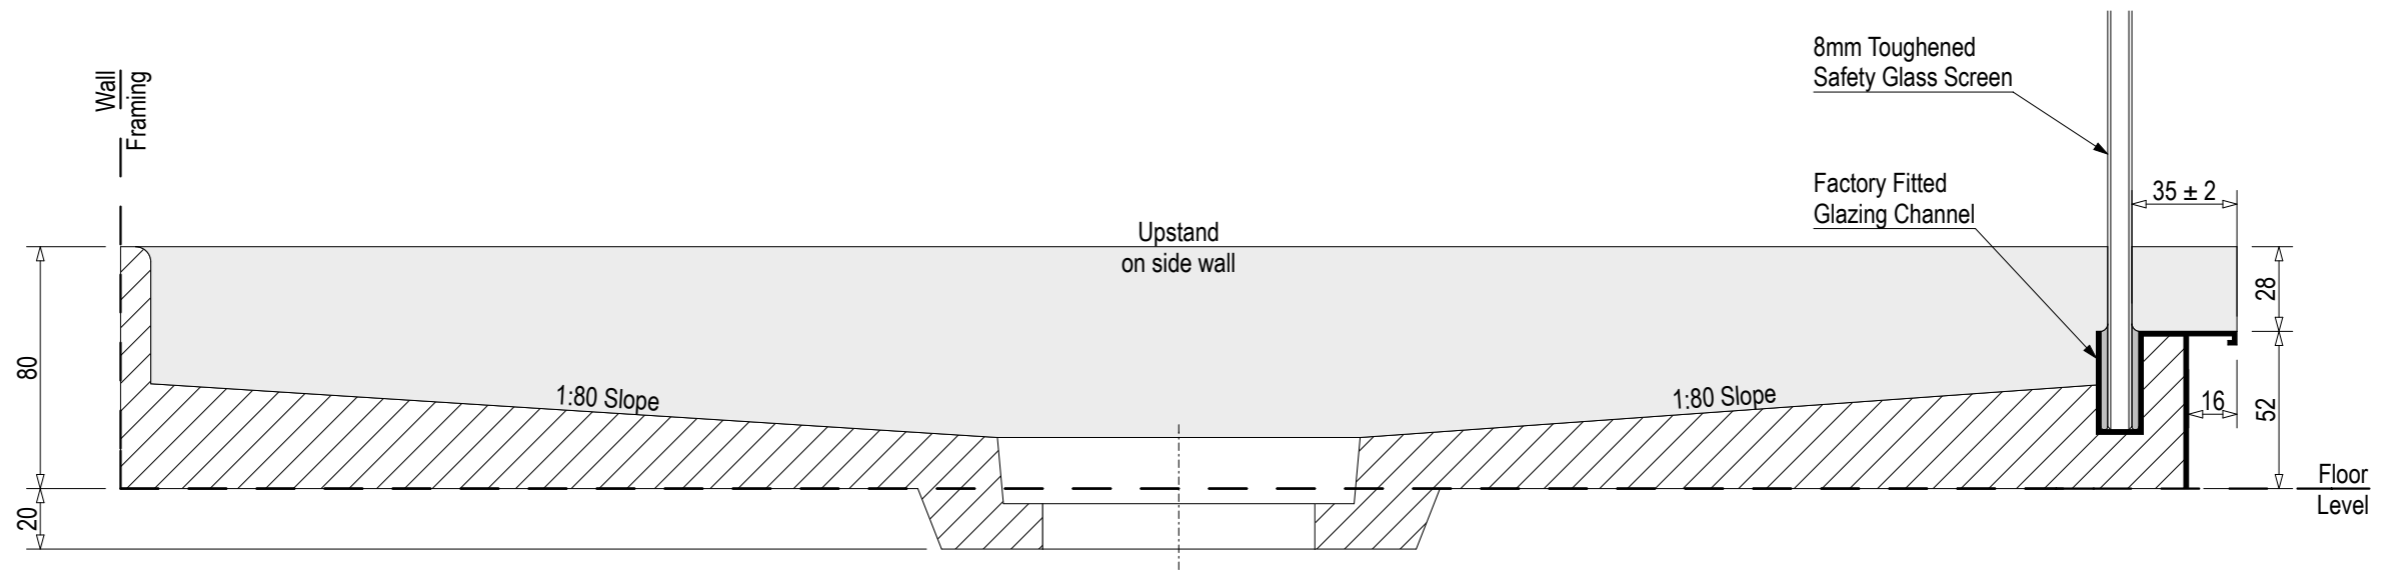

SKU: ET-SYM

Note: Verify exact shower base dimensions on site

Screen Options:

For more product information go to:
www.atlantis.co.nz/shop/easytile/symphony-1200x900/

For installation instructions go to:
www.atlantis.co.nz/trade/installation/

Ensure a minimum recess size of 250mm wide x 250mm long x 150mm deep for the channel drain and waste outlet