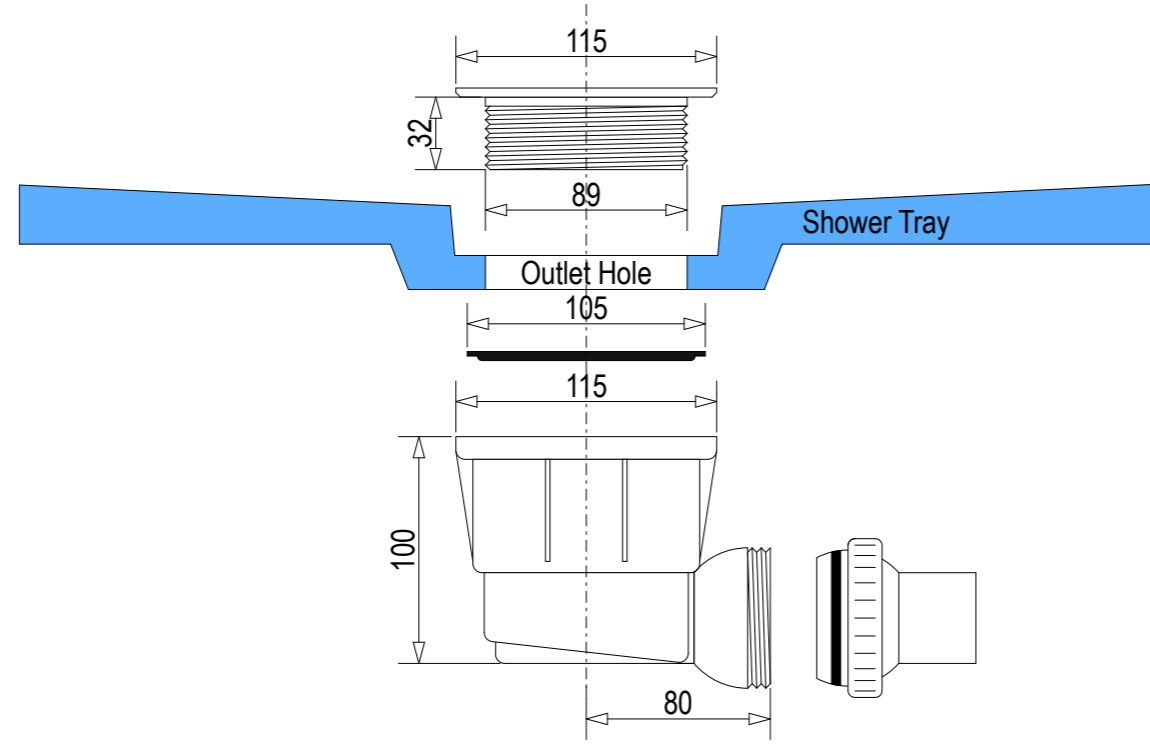

SKU: ET-SYM

Note: Verify exact shower base dimensions on site

Screen Options:

For more product information go to:
www.atlantis.co.nz/shop/easytile/symphony-1200x900/

For installation instructions go to:
www.atlantis.co.nz/trade/installation/

Ensure a minimum recess size of 250mm wide x 250mm long x 150mm deep for the channel drain and waste outlet