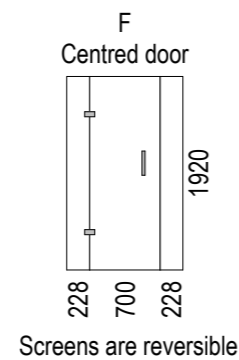

SKU: ET-SYM

Note: Verify exact shower base dimensions on site

Screen Options:

For more product information go to:
www.atlantis.co.nz/shop/easytile/symphony-1200x900/

For installation instructions go to:
www.atlantis.co.nz/trade/installation/

Ensure a minimum recess size of 250mm wide x 250mm long x 150mm deep for the channel drain and waste outlet