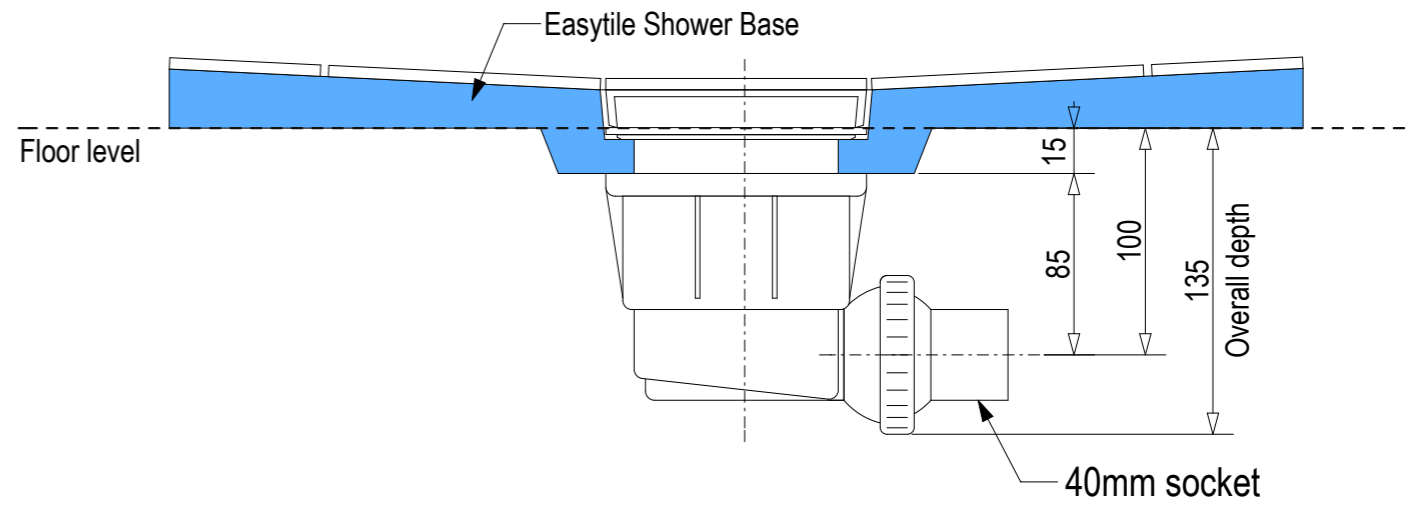

SKU: ET-SYM

Note: Verify exact shower base dimensions on site

Screen Options:

For more product information go to:
www.atlantis.co.nz/shop/easytile/symphony-1200x900/

For installation instructions go to:
www.atlantis.co.nz/trade/installation/

Ensure a minimum recess size of 250mm wide x 250mm long x 150mm deep for the channel drain and waste outlet