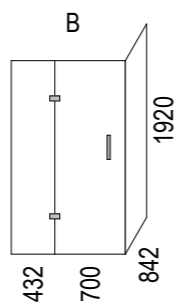

SKU: ET-SPL

Note: Verify exact shower base dimensions on site

Screen Options:

For more product information go to:

www.atlantis.co.nz/shop/easytile/splash-1200x900/

For installation instructions go to:

www.atlantis.co.nz/trade/installation/