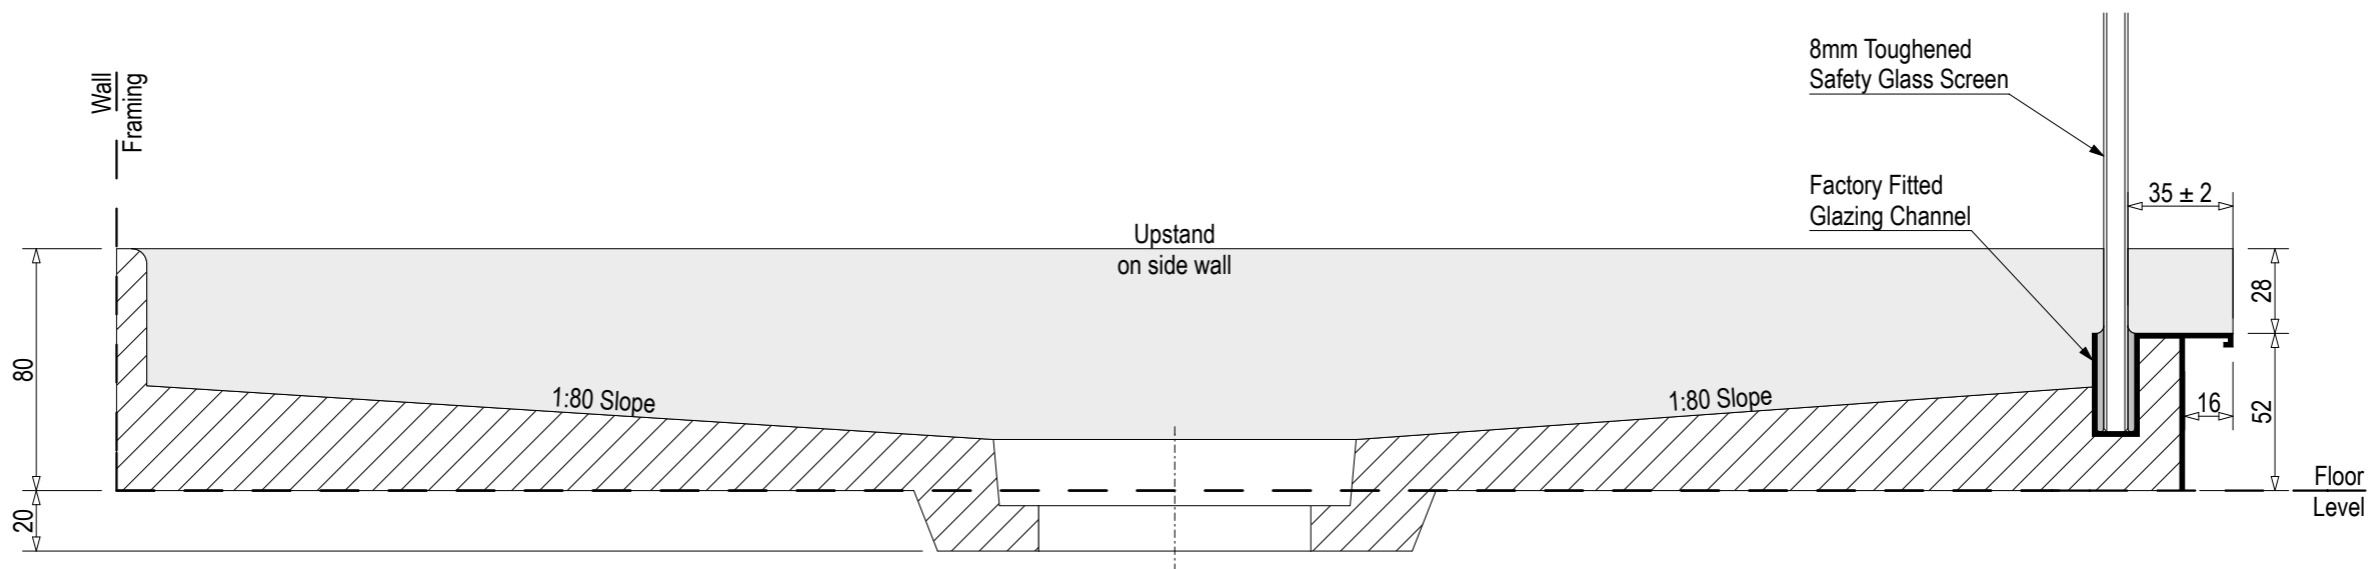

SKU: ET-SPL

Note: Verify exact shower base dimensions on site

Screen Options:

For more product information go to:

www.atlantis.co.nz/shop/easytile/splash-1200x900/

For installation instructions go to:

www.atlantis.co.nz/trade/installation/