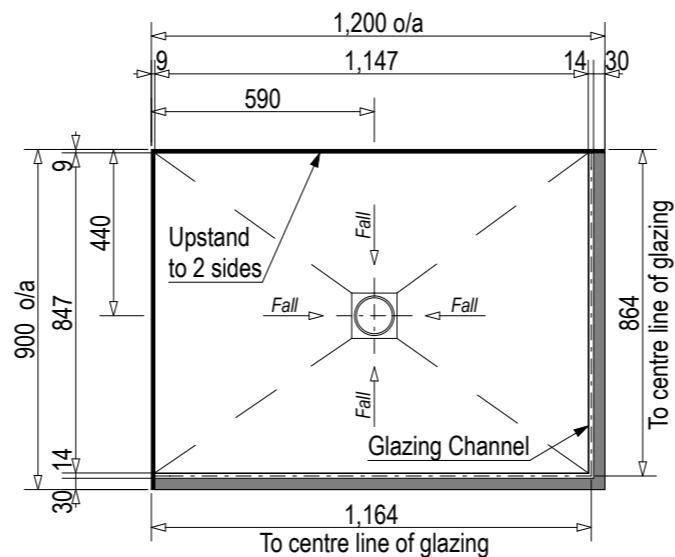

SKU: ET-SPL

Note: Verify exact shower base dimensions on site

Screen Options:

For more product information go to:

www.atlantis.co.nz/shop/easytile/splash-1200x900/

For installation instructions go to:

www.atlantis.co.nz/trade/installation/