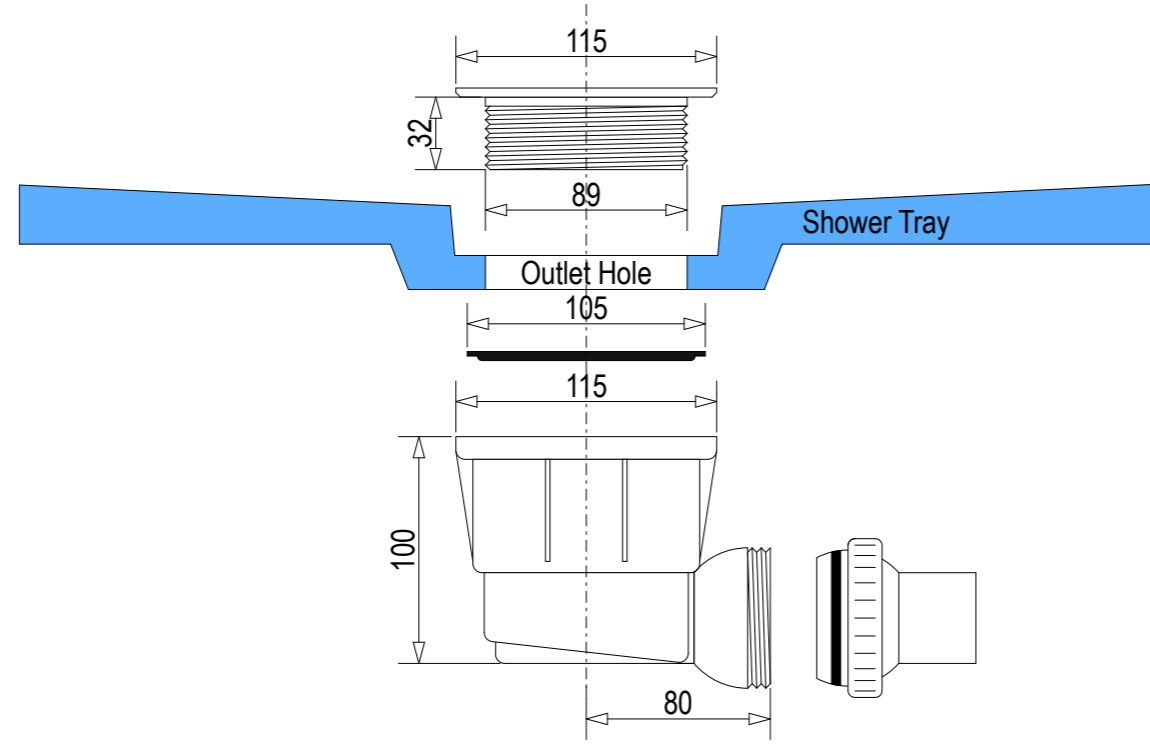

SKU: ET-IMM

Note: Verify exact shower base dimensions on site

Screen Options:

For more product information go to:

www.atlantis.co.nz/shop/easytile/immersion-1400x1000/

For installation instructions go to:

www.atlantis.co.nz/trade/installation/

Ensure a minimum recess size of 250mm wide x 250mm long x 150mm deep for the channel drain and waste outlet