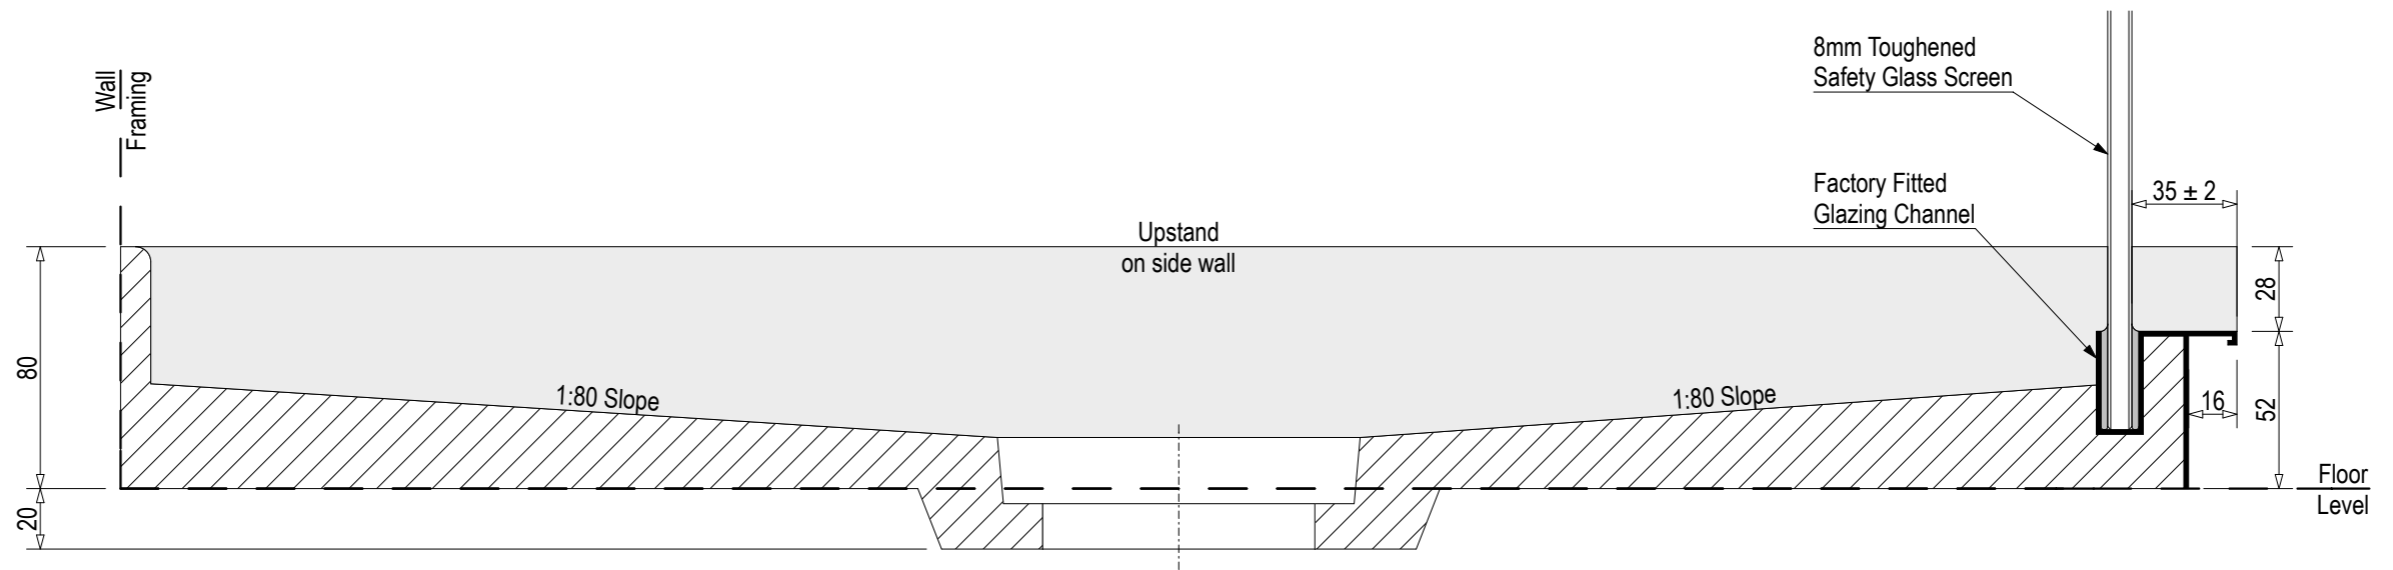

SKU: ET-IMM

Note: Verify exact shower base dimensions on site

Screen Options:

For more product information go to:

www.atlantis.co.nz/shop/easytile/immersion-1400x1000/

For installation instructions go to:

www.atlantis.co.nz/trade/installation/

Ensure a minimum recess size of 250mm wide x 250mm long x 150mm deep for the channel drain and waste outlet