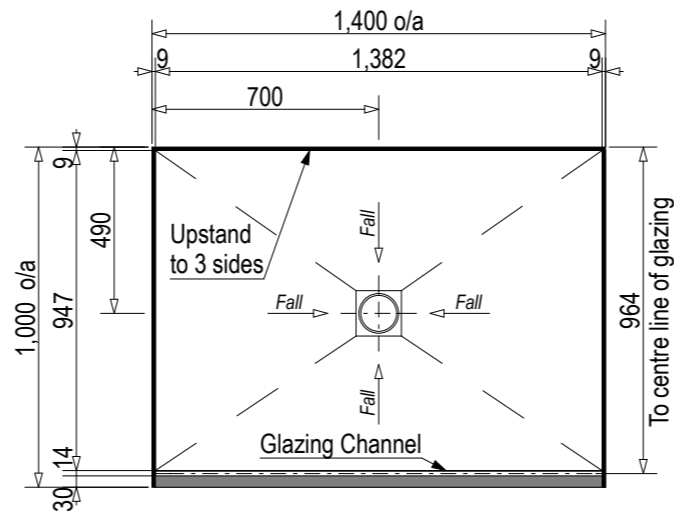

SKU: ET-IMM

Note: Verify exact shower base dimensions on site

Screen Options:

For more product information go to:

www.atlantis.co.nz/shop/easytile/immersion-1400x1000/

For installation instructions go to:

www.atlantis.co.nz/trade/installation/

Ensure a minimum recess size of 250mm wide x 250mm long x 150mm deep for the channel drain and waste outlet