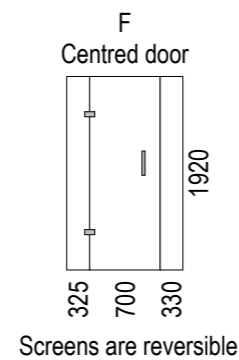

SKU: ET-IMM

Note: Verify exact shower base dimensions on site

Screen Options:

For more product information go to:

www.atlantis.co.nz/shop/easytile/immersion-1400x1000/

For installation instructions go to:

www.atlantis.co.nz/trade/installation/

Ensure a minimum recess size of 250mm wide x 250mm long x 150mm deep for the channel drain and waste outlet