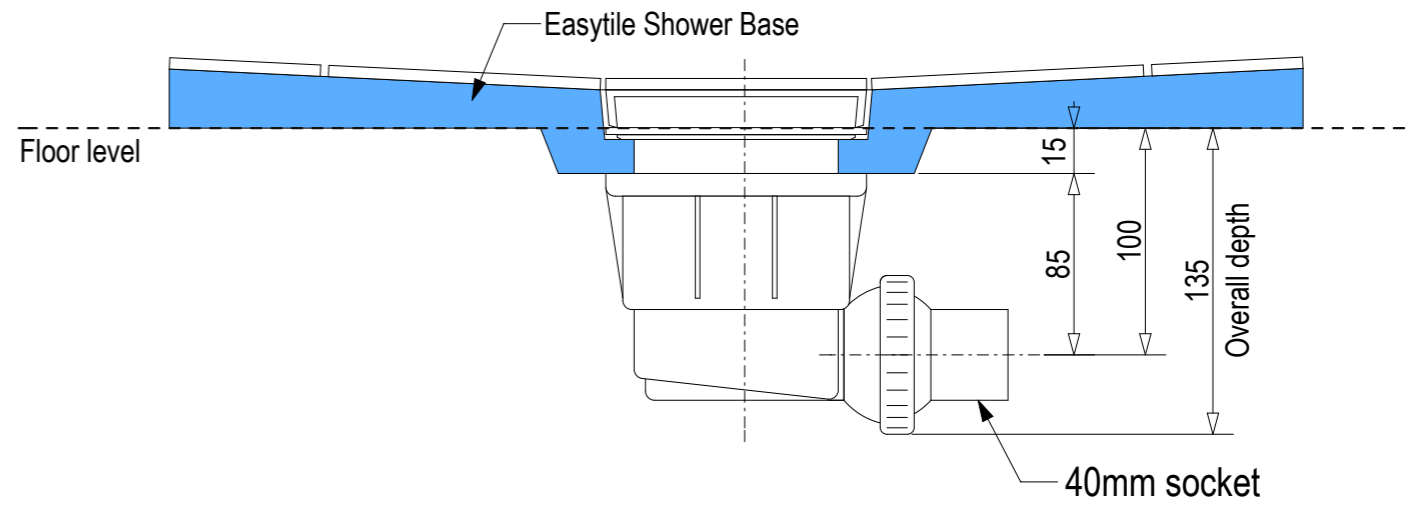

SKU: ET-IMM

Note: Verify exact shower base dimensions on site

Screen Options:

For more product information go to:

www.atlantis.co.nz/shop/easytile/immersion-1400x1000/

For installation instructions go to:

www.atlantis.co.nz/trade/installation/

Ensure a minimum recess size of 250mm wide x 250mm long x 150mm deep for the channel drain and waste outlet