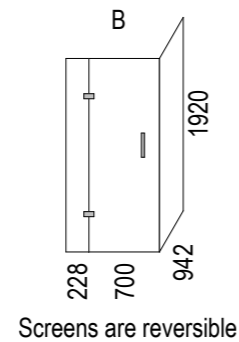

SKU: ET-HAR

Note: Verify exact shower base dimensions on site

Screen Options:

For more product information go to:

[www.atlantis.co.nz/shop/easytile/harmony-1000x1000/](http://www.atlantis.co.nz/shop/easytile/harmony-1000x1000/)