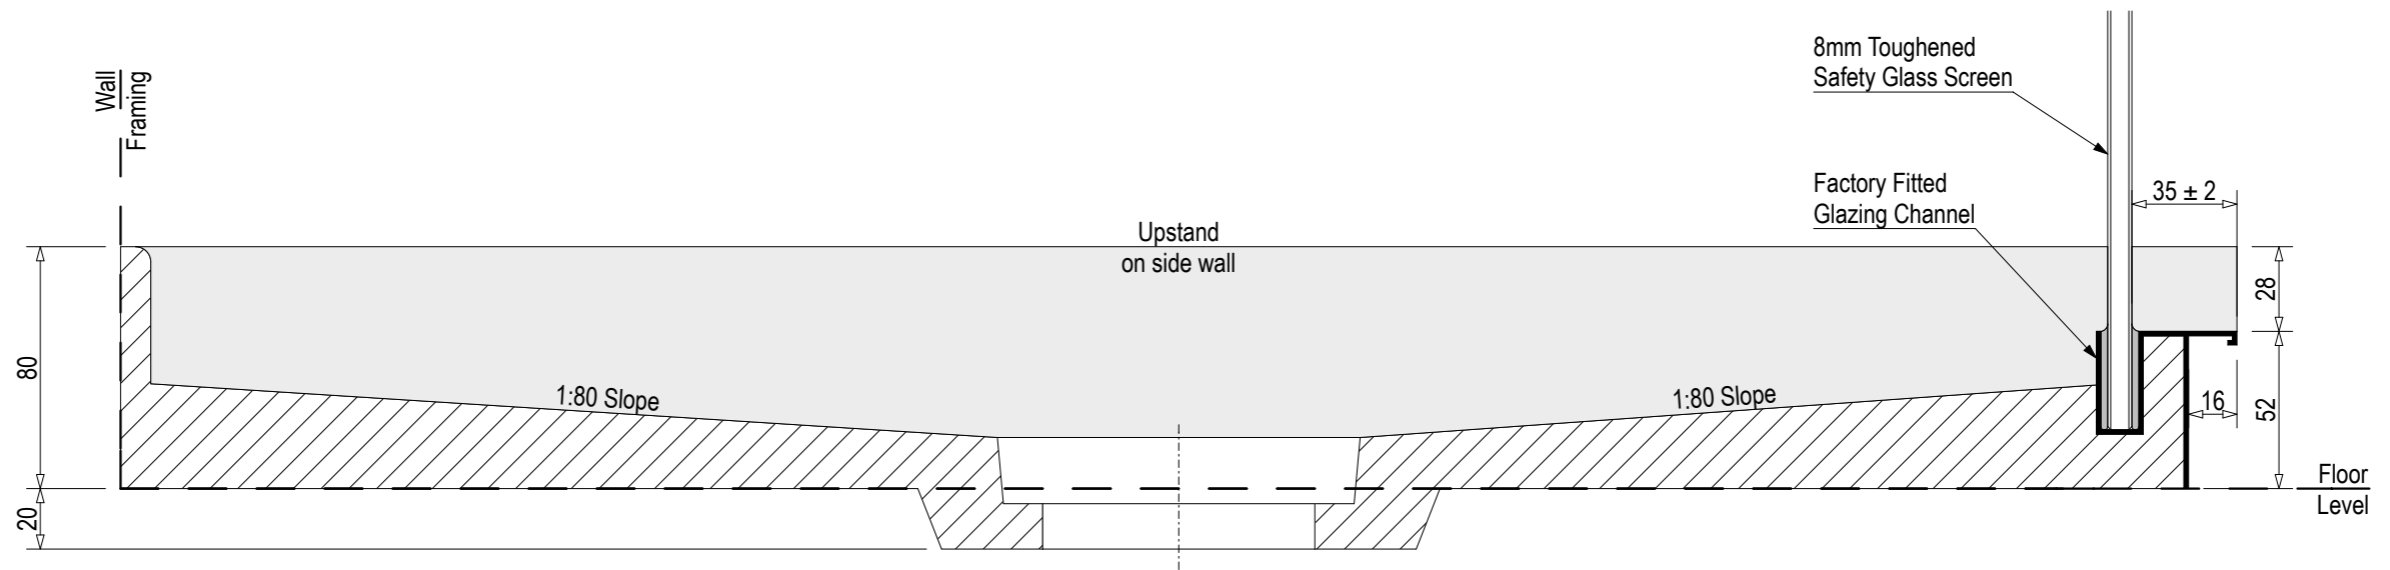

SKU: ET-HAR

Note: Verify exact shower base dimensions on site

Screen Options:

For more product information go to:

[www.atlantis.co.nz/shop/easytile/harmony-1000x1000/](http://www.atlantis.co.nz/shop/easytile/harmony-1000x1000/)