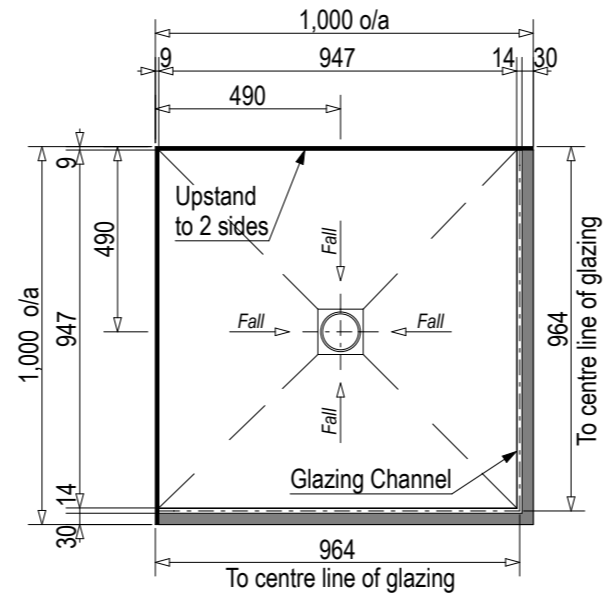

SKU: ET-HAR

Note: Verify exact shower base dimensions on site

Screen Options:

For more product information go to:

[www.atlantis.co.nz/shop/easytile/harmony-1000x1000/](http://www.atlantis.co.nz/shop/easytile/harmony-1000x1000/)