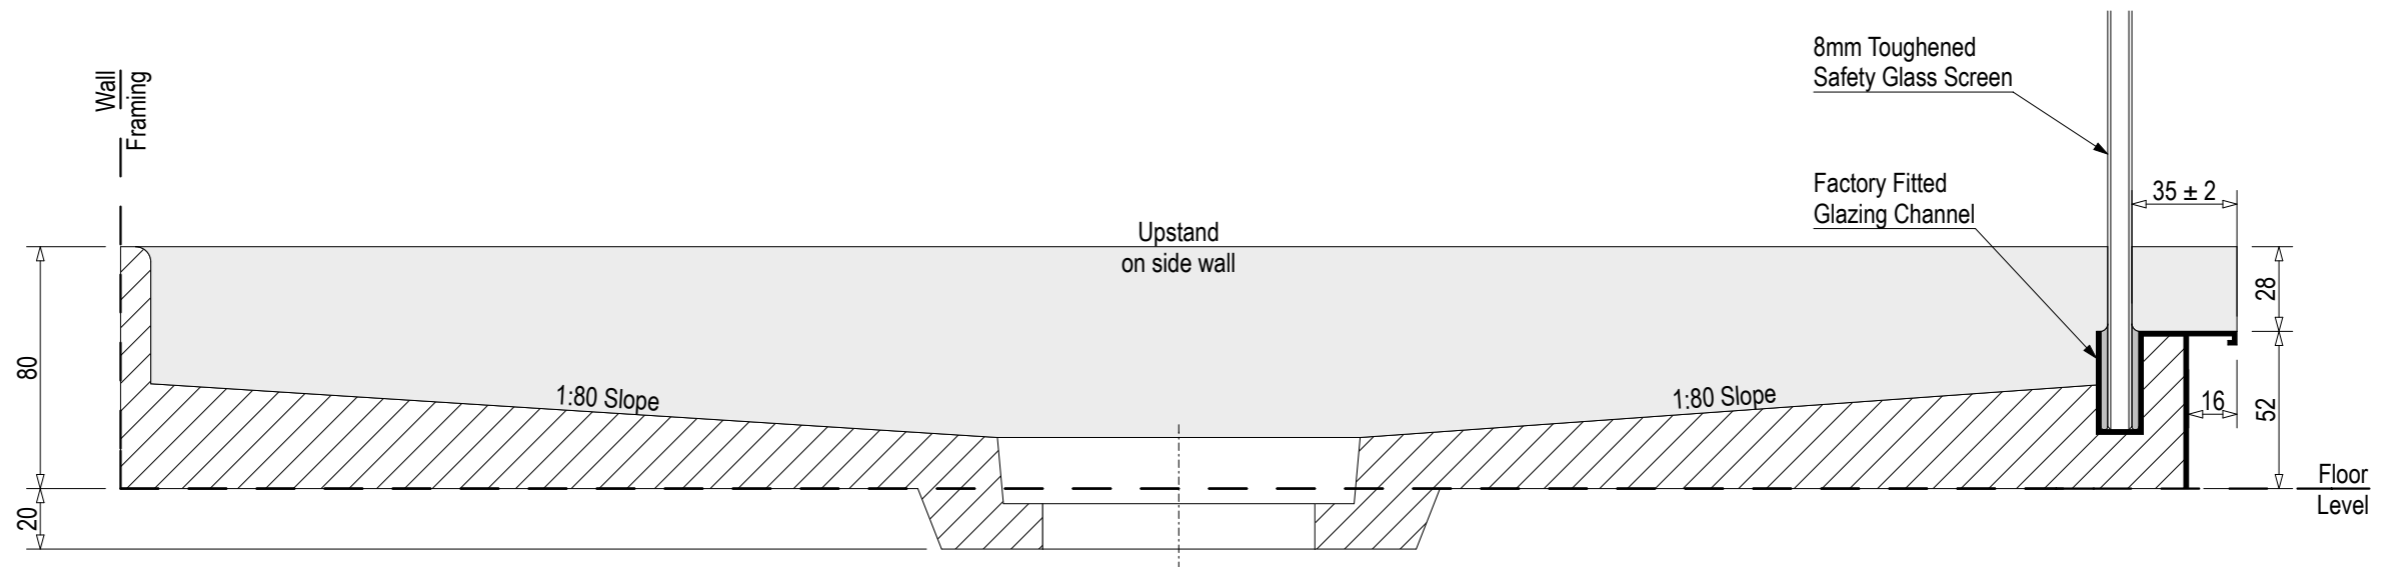

SKU: ET-FAB

Note: Verify exact shower base dimensions on site

Screen Options:

For more product information go to:

www.atlantis.co.nz/shop/easytile/fabulous-1400x1000/

For installation instructions go to:

www.atlantis.co.nz/trade/installation/