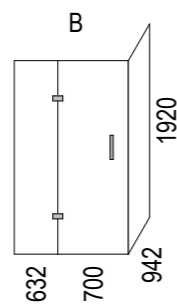

SKU: ET-FAB

Note: Verify exact shower base dimensions on site

Screen Options:

For more product information go to:

www.atlantis.co.nz/shop/easytile/fabulous-1400x1000/

For installation instructions go to:

www.atlantis.co.nz/trade/installation/