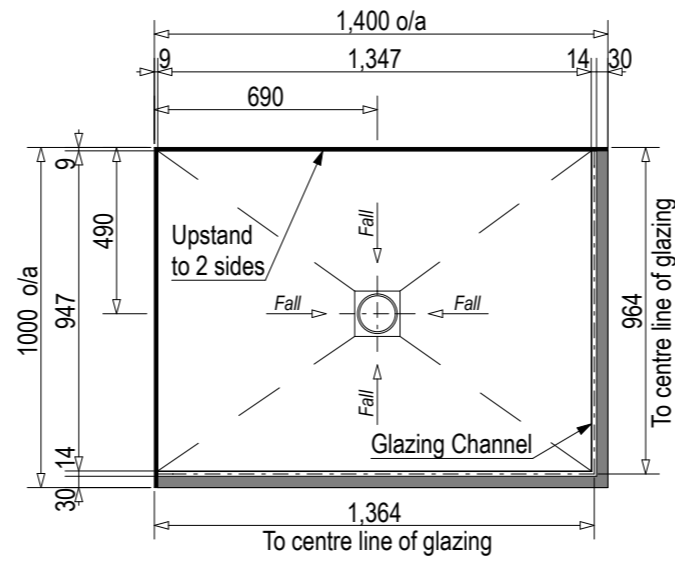

SKU: ET-FAB

Note: Verify exact shower base dimensions on site

Screen Options:

For more product information go to:

www.atlantis.co.nz/shop/easytile/fabulous-1400x1000/

For installation instructions go to:

www.atlantis.co.nz/trade/installation/