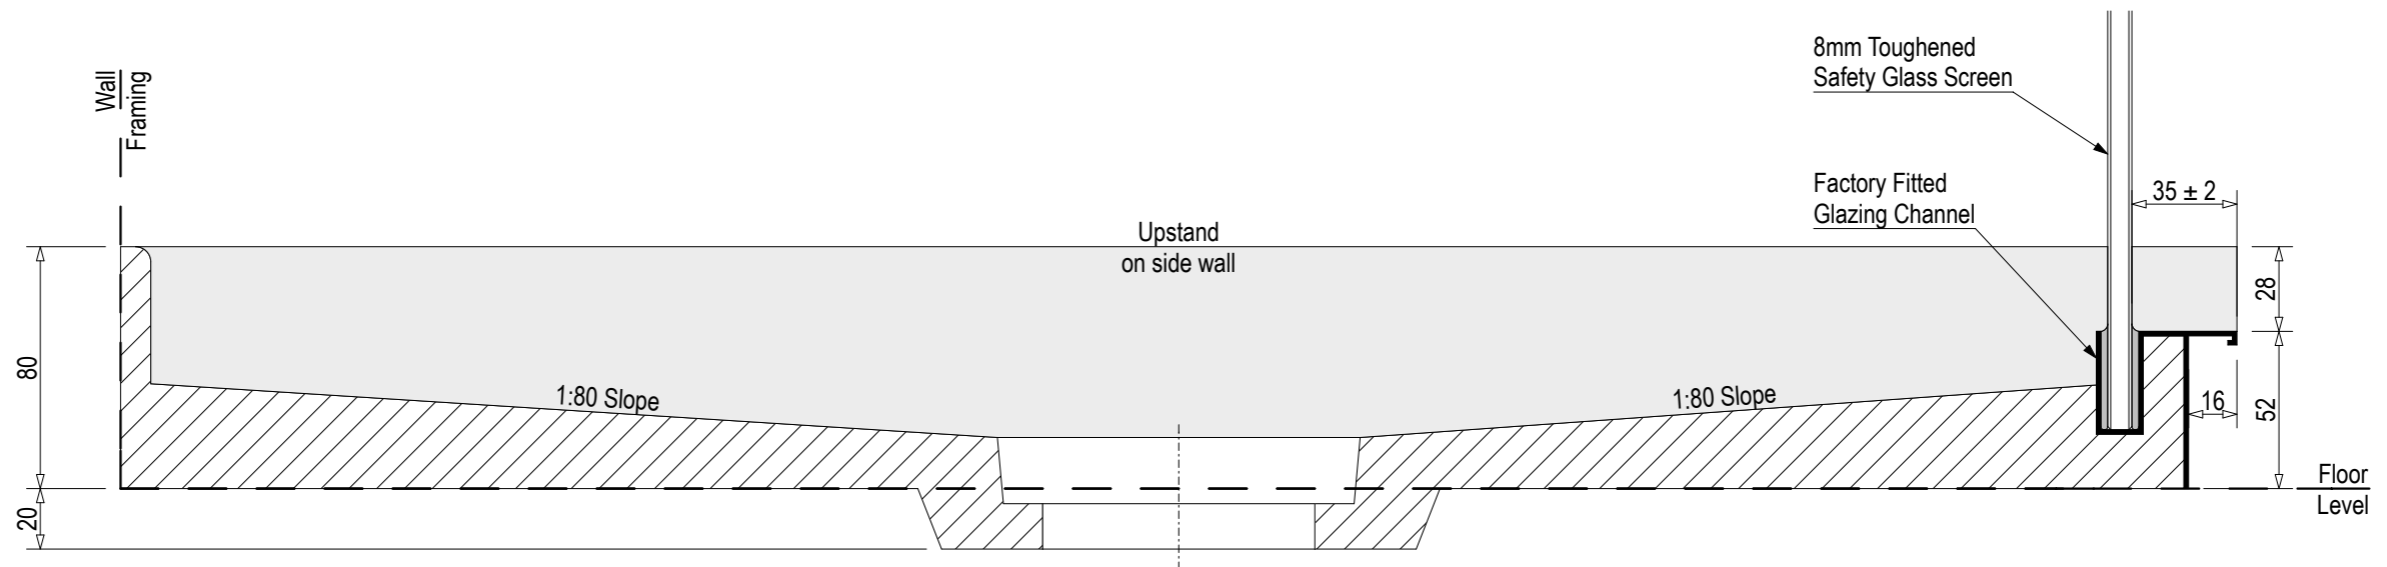

SKU: ET-COM

Note: Verify exact shower base dimensions on site

Screen Options:

For more product information go to:

www.atlantis.co.nz/shop/easytile/commander-900x900/

For installation instructions go to:

www.atlantis.co.nz/trade/installation/

Ensure a minimum recess size of 250mm wide x 250mm long x 150mm deep for the channel drain and waste outlet