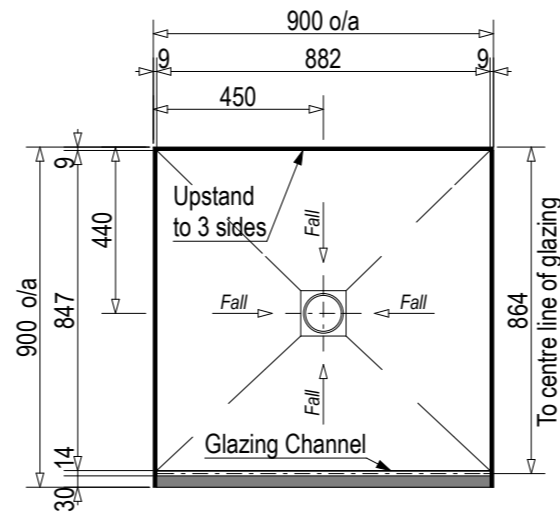

SKU: ET-COM

Note: Verify exact shower base dimensions on site

Screen Options:

For more product information go to:

www.atlantis.co.nz/shop/easytile/commander-900x900/

For installation instructions go to:

www.atlantis.co.nz/trade/installation/

Ensure a minimum recess size of 250mm wide x 250mm long x 150mm deep for the channel drain and waste outlet