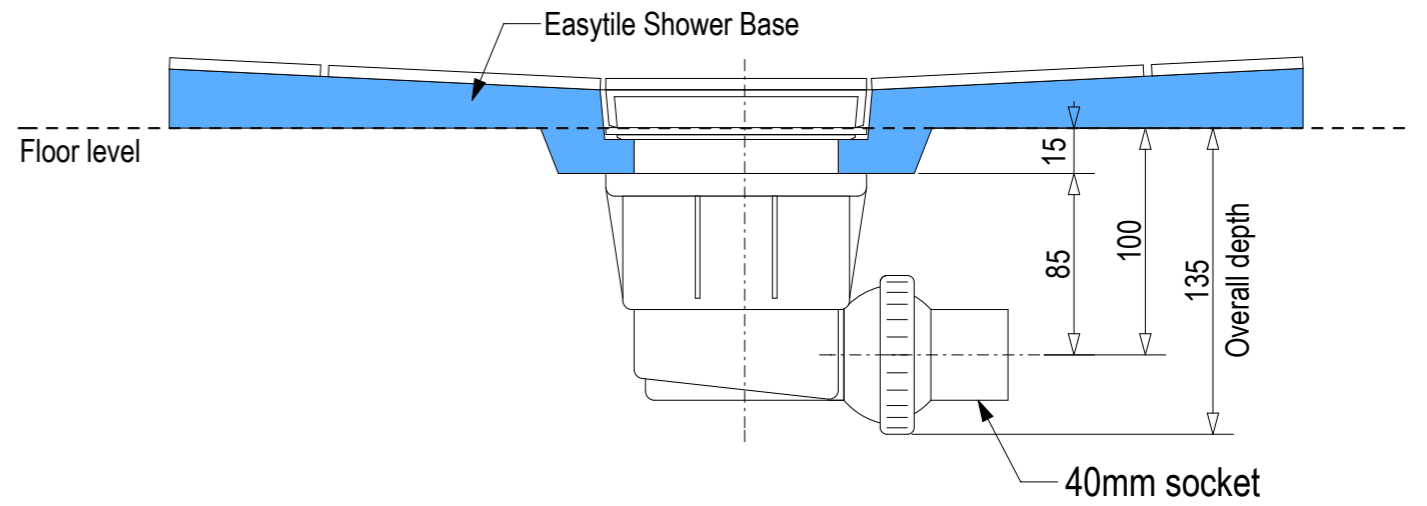

SKU: ET-COM

Note: Verify exact shower base dimensions on site

Screen Options:

For more product information go to:

www.atlantis.co.nz/shop/easytile/commander-900x900/

For installation instructions go to:

www.atlantis.co.nz/trade/installation/

Ensure a minimum recess size of 250mm wide x 250mm long x 150mm deep for the channel drain and waste outlet