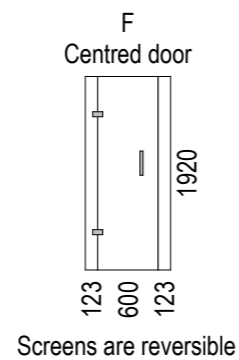

SKU: ET-COM

Note: Verify exact shower base dimensions on site

Screen Options:

For more product information go to:

www.atlantis.co.nz/shop/easytile/commander-900x900/

For installation instructions go to:

www.atlantis.co.nz/trade/installation/

Ensure a minimum recess size of 250mm wide x 250mm long x 150mm deep for the channel drain and waste outlet