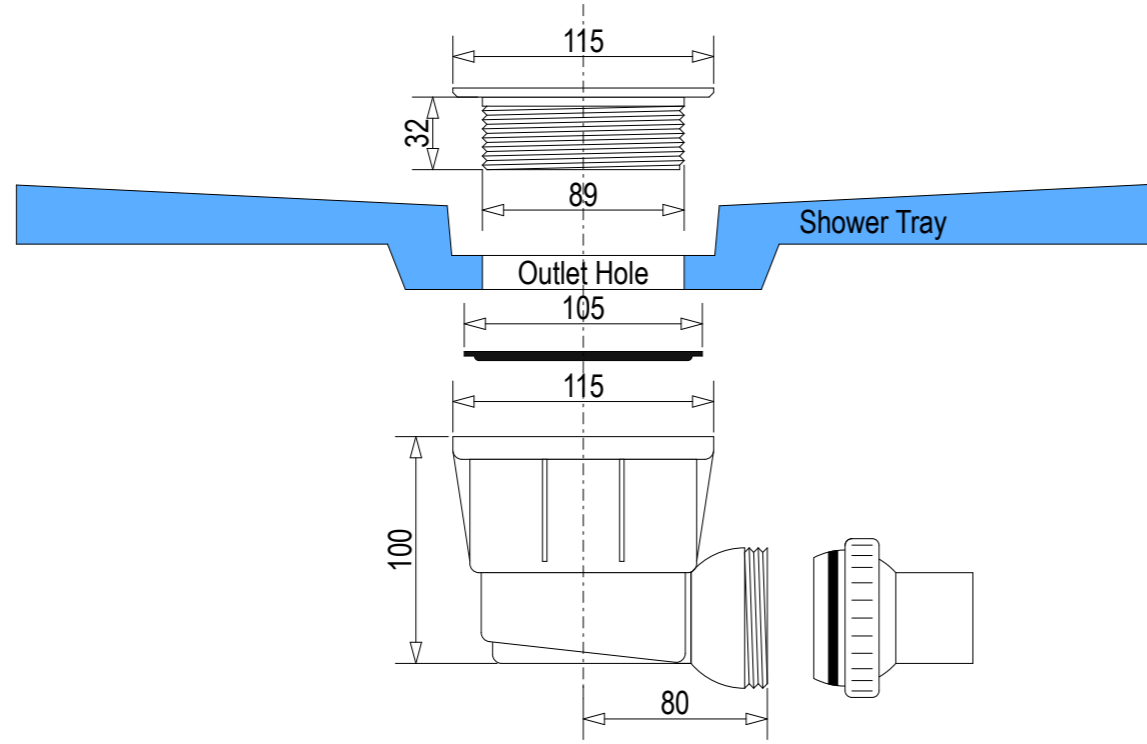

SKU: ET-COM

Note: Verify exact shower base dimensions on site

Screen Options:

For more product information go to:

www.atlantis.co.nz/shop/easytile/commander-900x900/

For installation instructions go to:

www.atlantis.co.nz/trade/installation/

Ensure a minimum recess size of 250mm wide x 250mm long x 150mm deep for the channel drain and waste outlet