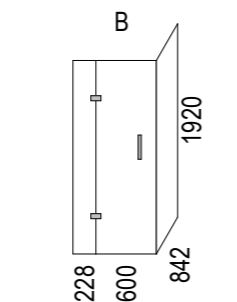

SKU: ET-BOU

Note: Verify exact shower base dimensions on site

Screen Options:

Screens are reversible

For more product information go to:

www.atlantis.co.nz/shop/easytile/boutique-900x900/

For installation instructions go to: