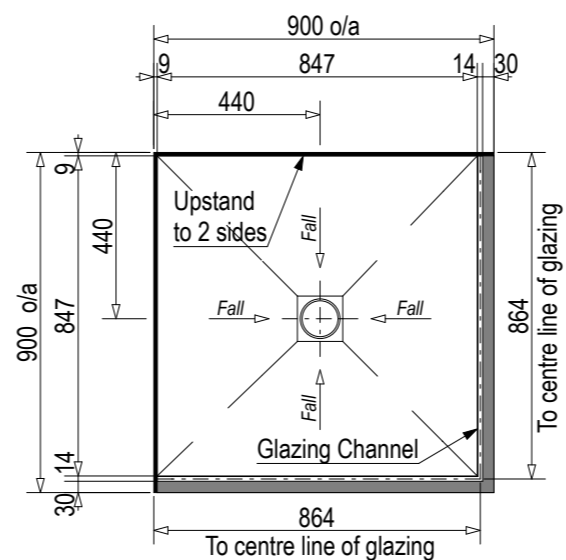

SKU: ET-BOU

Note: Verify exact shower base dimensions on site

Screen Options:

Screens are reversible

For more product information go to:

www.atlantis.co.nz/shop/easytile/boutique-900x900/

For installation instructions go to: