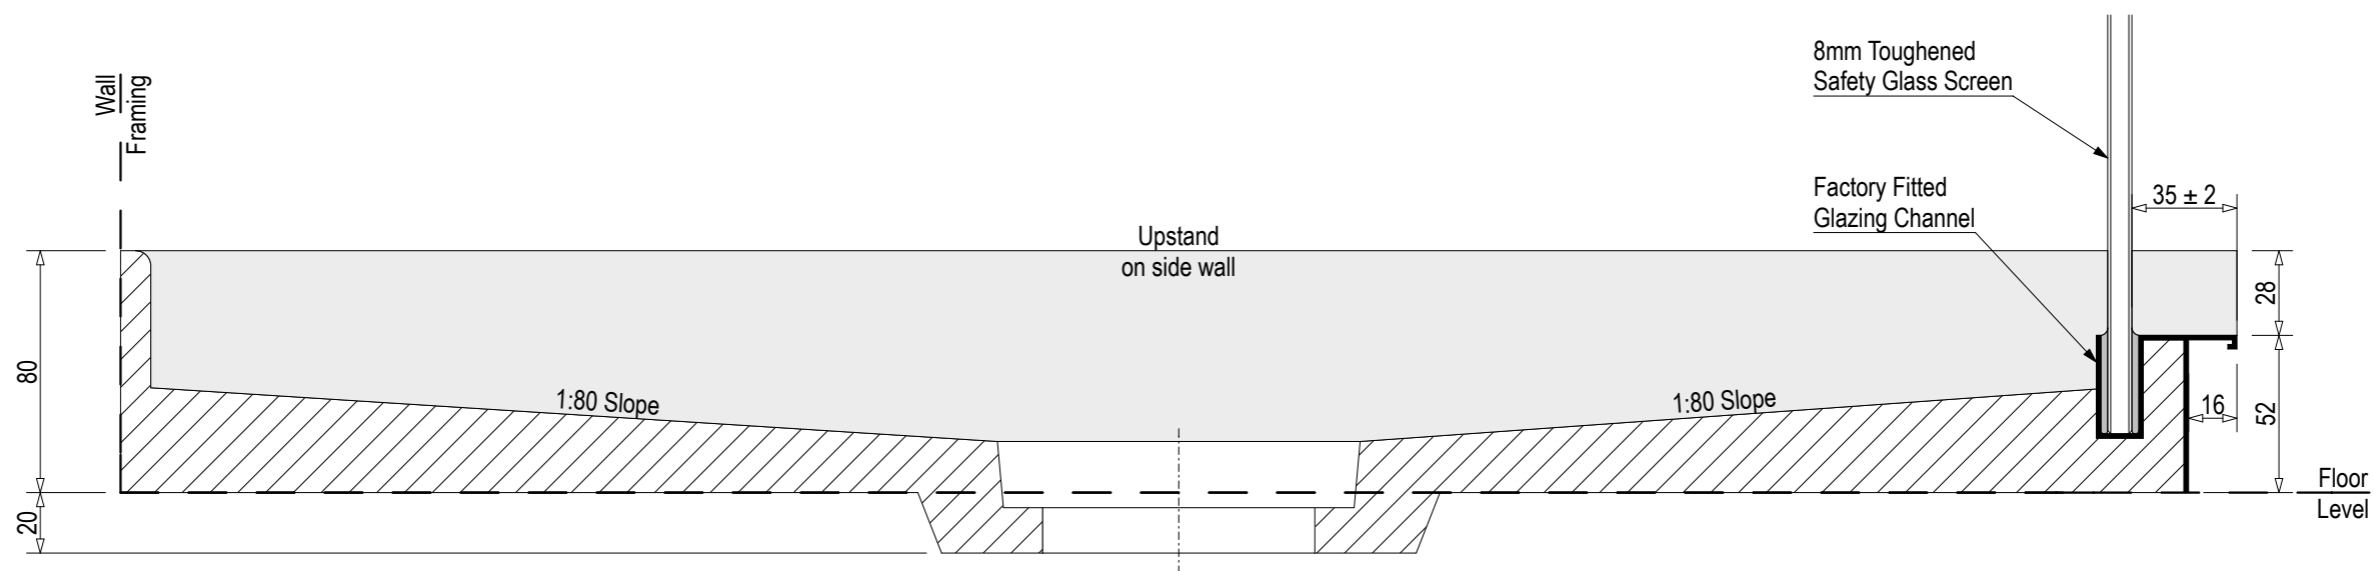

SKU: ET-BOU

Note: Verify exact shower base dimensions on site

Screen Options:

Screens are reversible

For more product information go to:

www.atlantis.co.nz/shop/easytile/boutique-900x900/

For installation instructions go to: