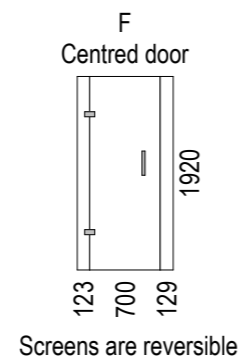

SKU: ET-AQU

Note: Verify exact shower base dimensions on site

Screen Options:

For more product information go to:
www.atlantis.co.nz/shop/easytile/aquarius-1000x1000/

For installation instructions go to:
www.atlantis.co.nz/trade/installation/