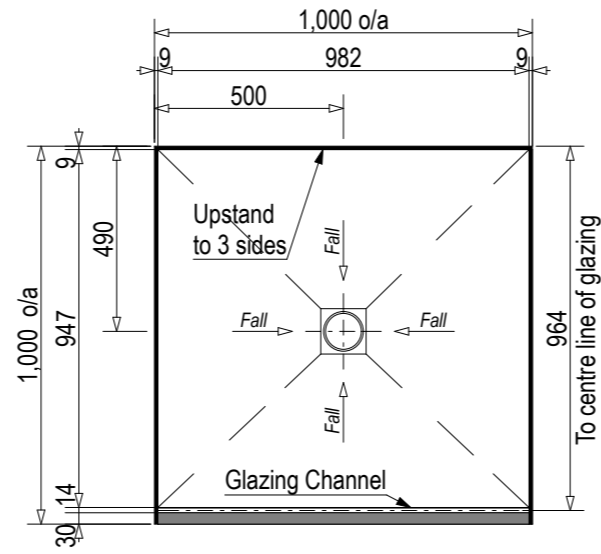

SKU: ET-AQU

Note: Verify exact shower base dimensions on site

Screen Options:

For more product information go to:
www.atlantis.co.nz/shop/easytile/aquarius-1000x1000/

For installation instructions go to:
www.atlantis.co.nz/trade/installation/