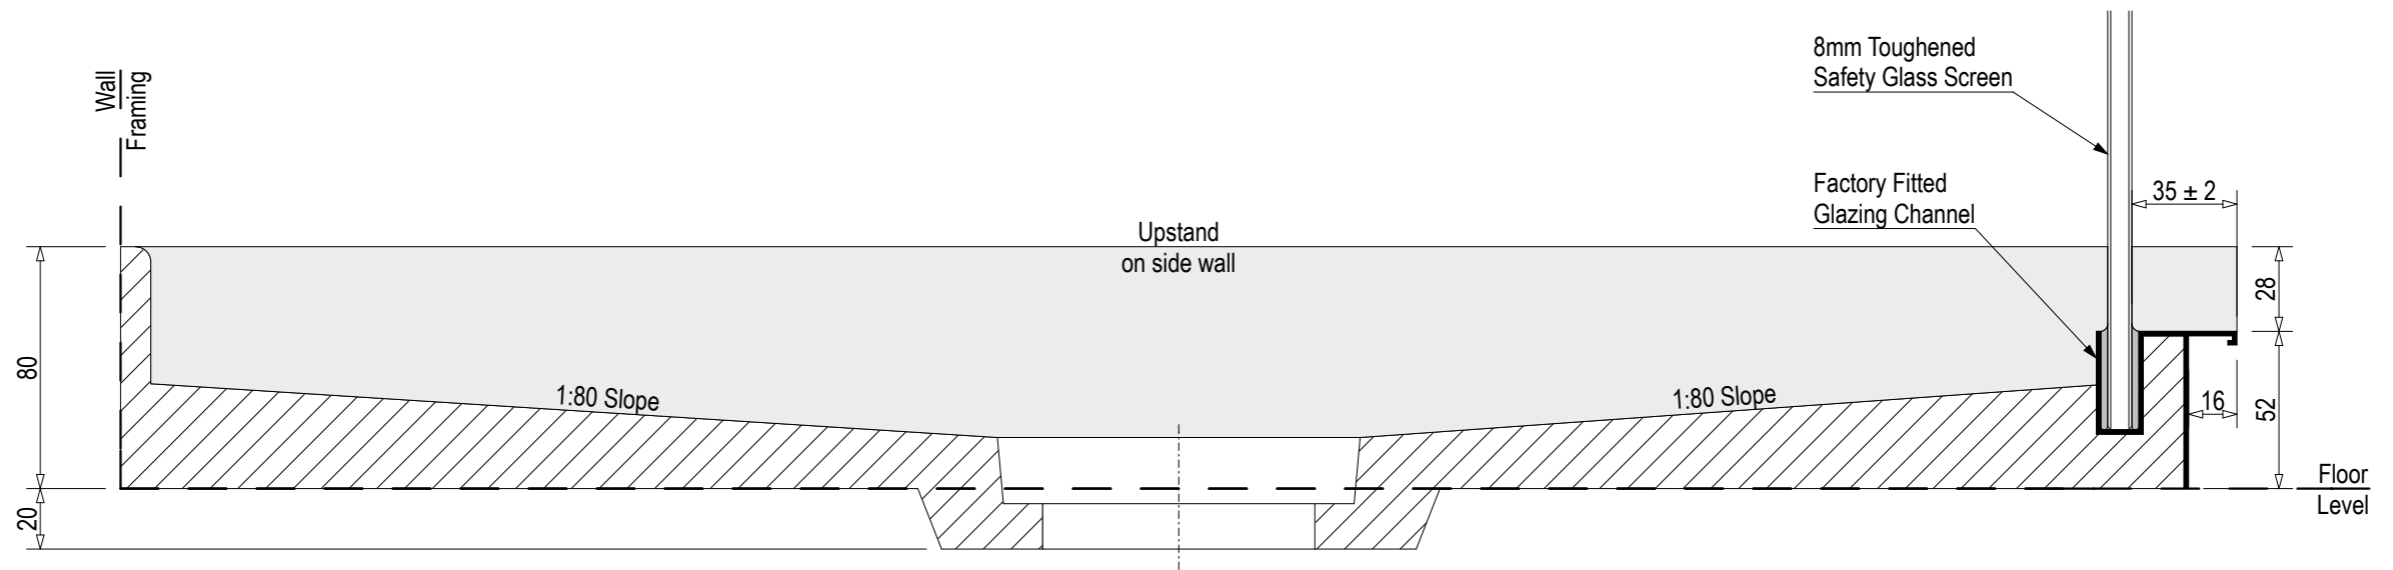

SKU: ET-AQU

Note: Verify exact shower base dimensions on site

Screen Options:

For more product information go to:
www.atlantis.co.nz/shop/easytile/aquarius-1000x1000/

For installation instructions go to:
www.atlantis.co.nz/trade/installation/