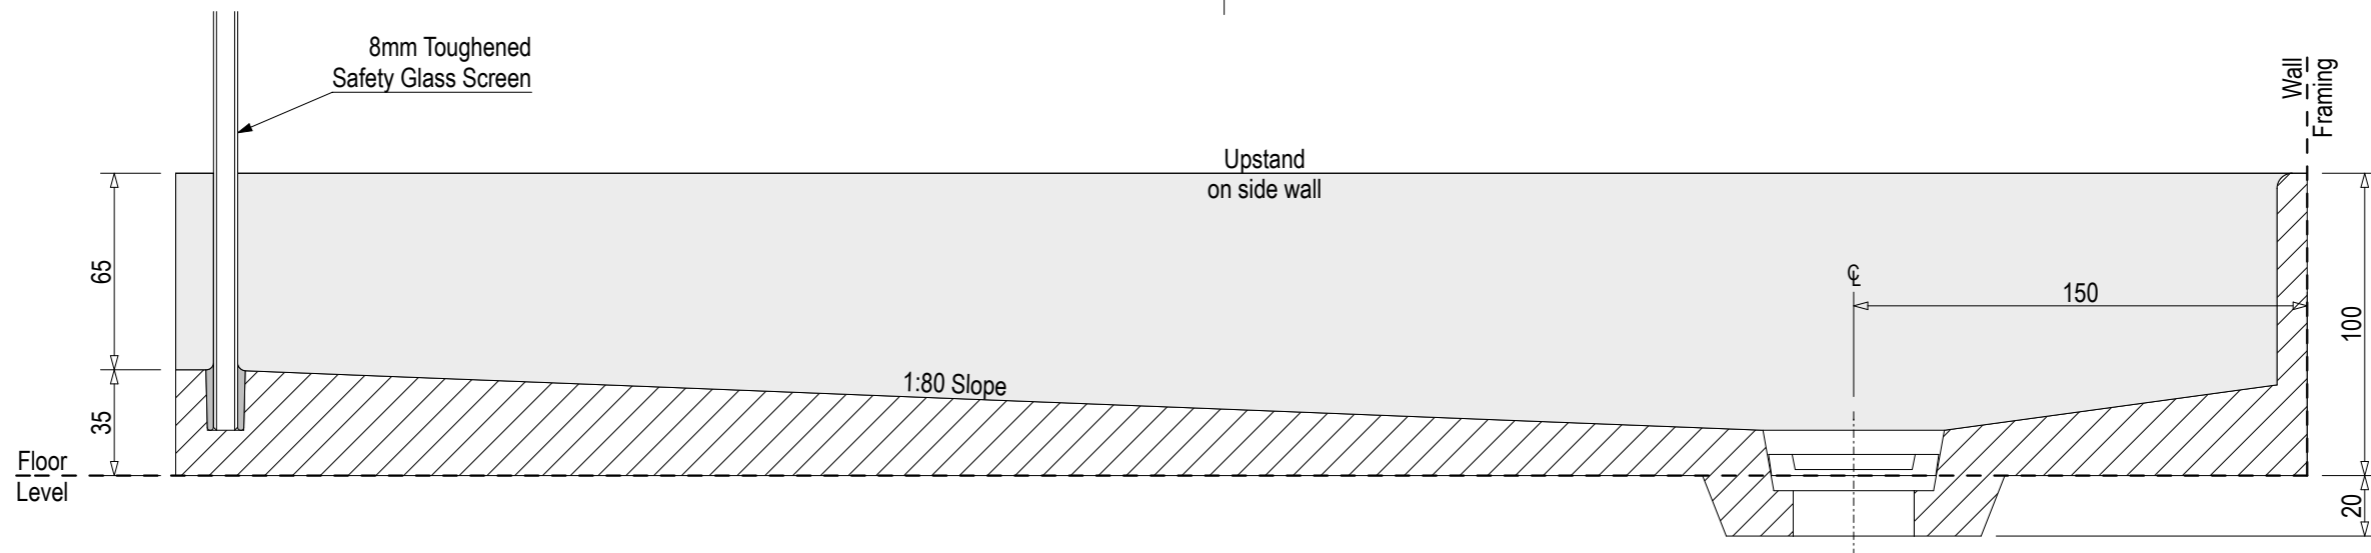

Left Hand

SKU: EI-LYR-B-LH

Right Hand

SKU: EI-LYR-B-RH

Note: Verify exact shower base dimensions on site

Screen Options:

Screens are reversible

For more product information go to:

www.atlantis.co.nz/shop/ebony-and-ivory/lyric-1200x900/

For installation instructions go to:

www.atlantis.co.nz/trade/installation/