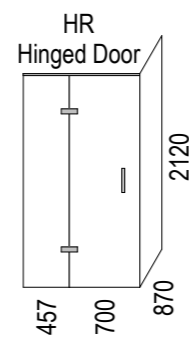

Left Hand

SKU: EI-LYR-B-LH

Right Hand

SKU: EI-LYR-B-RH

Note: Verify exact shower base dimensions on site

Screen Options:

Screens are reversible

For more product information go to: