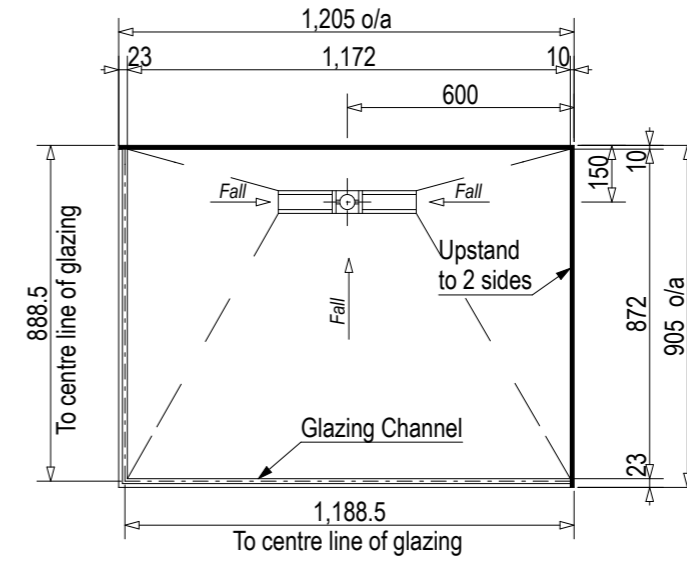

Left Hand

SKU: EI-LYR-B-LH

Right Hand

SKU: EI-LYR-B-RH

Note: Verify exact shower base dimensions on site

Screen Options:

Screens are reversible

For more product information go to: