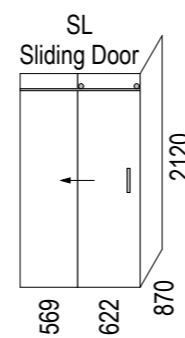

Left Hand

SKU: EI-LYR-B-LH

Right Hand

SKU: EI-LYR-B-RH

Note: Verify exact shower base dimensions on site

Screen Options:

Screens are reversible

For more product information go to: