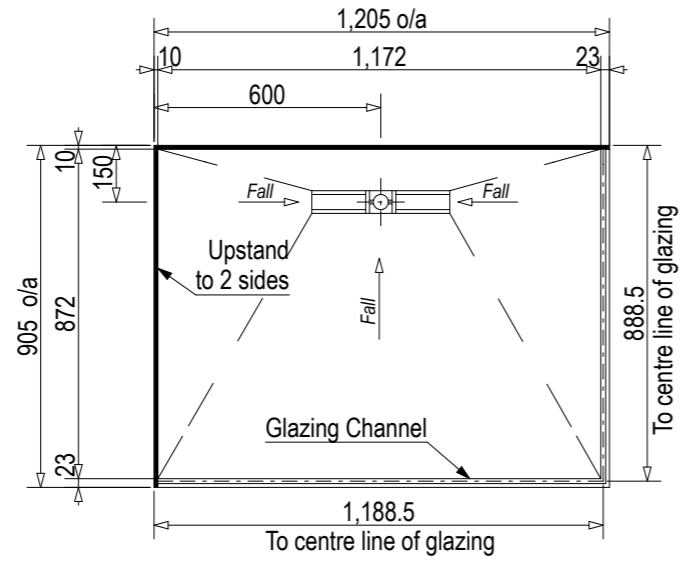

Left Hand

SKU: EI-LYR-B-LH

Right Hand

SKU: EI-LYR-B-RH

Note: Verify exact shower base dimensions on site

Screen Options:

Screens are reversible

For more product information go to: