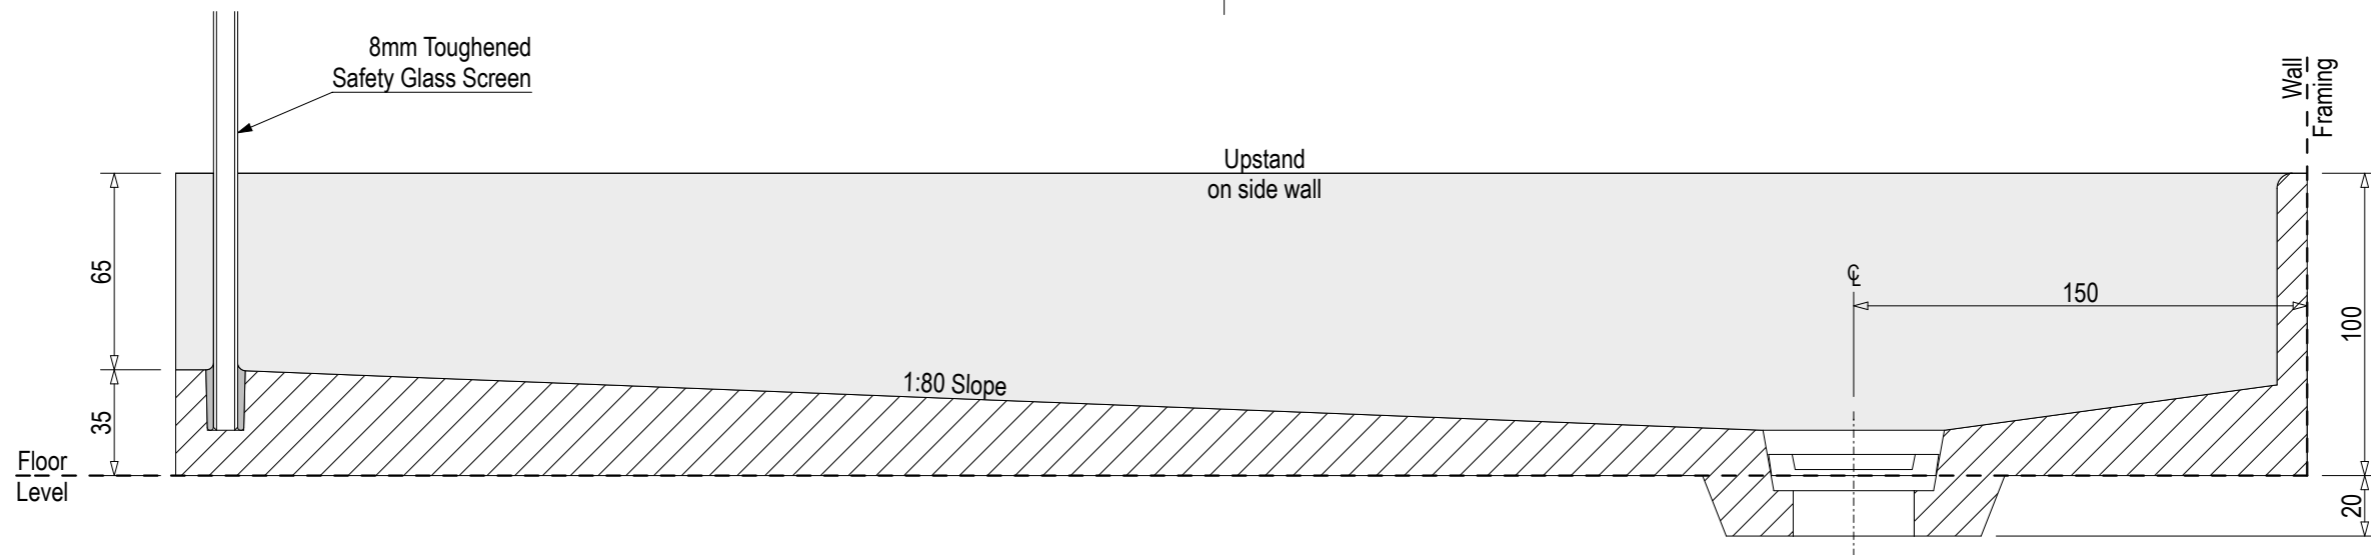

### Right Hand

SKU: EI-HAL-RH

Note: Verify exact shower base dimensions on site