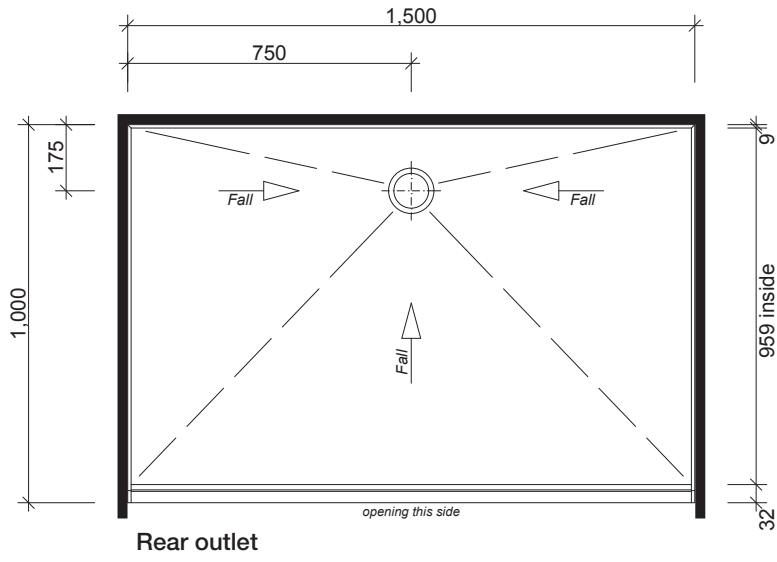

BERMUDA
BASE

SCREEN OPTIONS

Screens are reversible

2023

2023

Bermuda 1500 x 1000

BLACK PEARL™