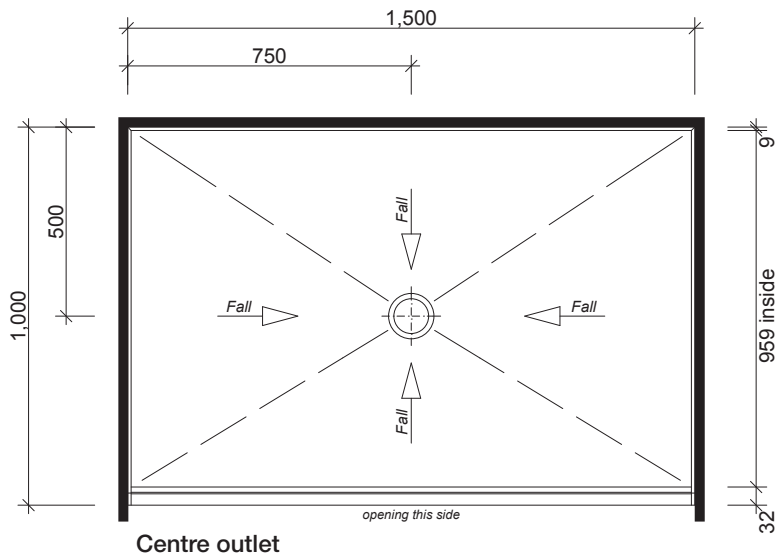

BERMUDA
BASE

SCREEN OPTIONS

Screens are reversible

2023

2023

Bermuda 1500 x 1000

BLACK PEARL™