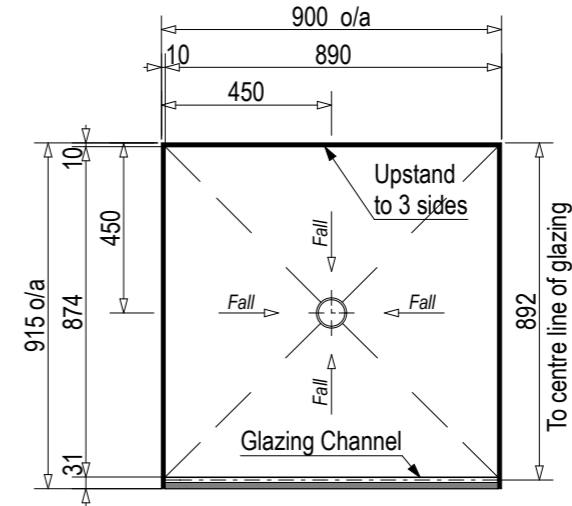

### Centre Drain

SKU: BP-TRI-CO

Note: Verify exact shower base dimensions on site