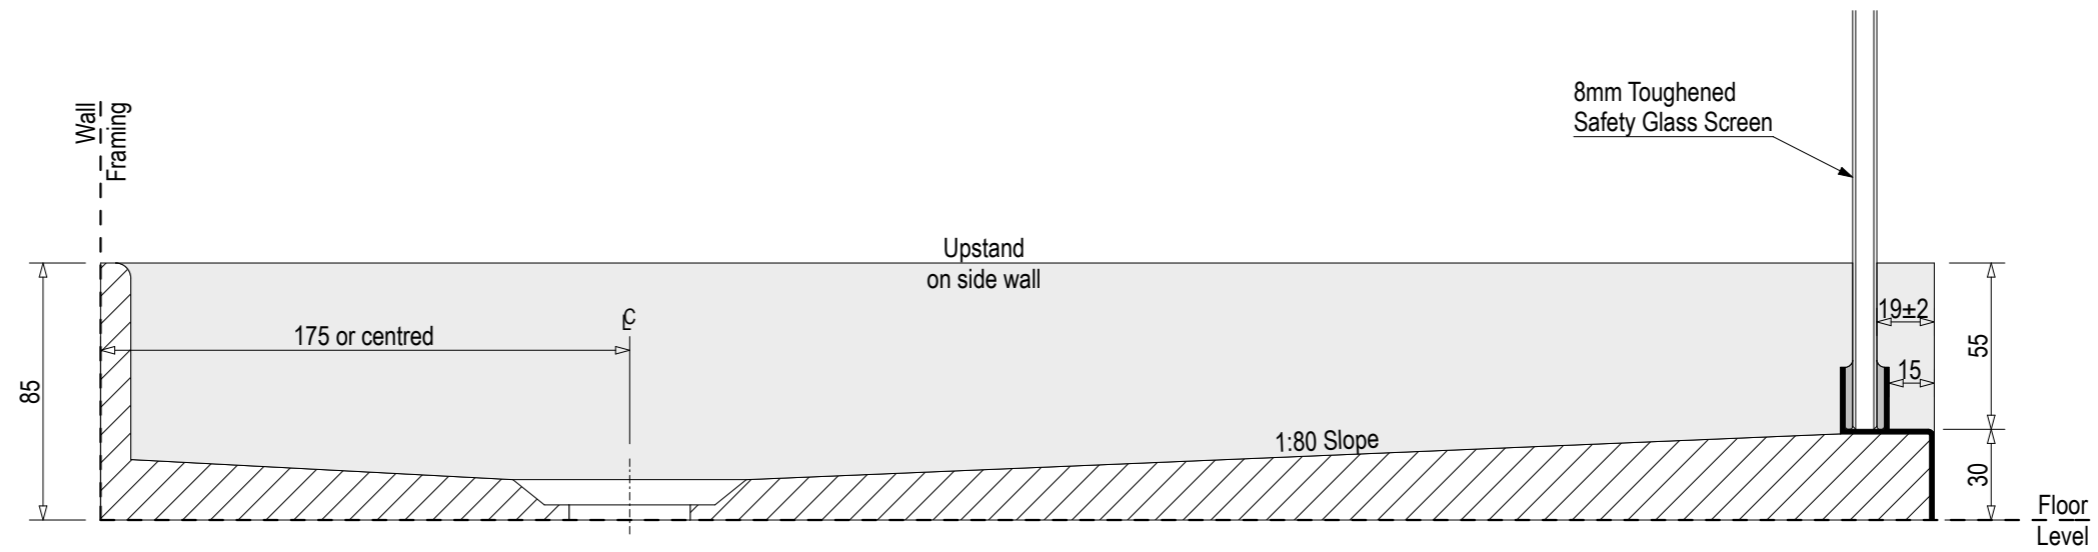

### Centre Drain

SKU: BP-TRI-CO

Note: Verify exact shower base dimensions on site

### Screen Options:

\*soft-close not available on 900 wide showers

For more product information go to:  
[www.atlantis.co.nz/shop/black-pearl/tristan-900x900/](http://www.atlantis.co.nz/shop/black-pearl/tristan-900x900/)