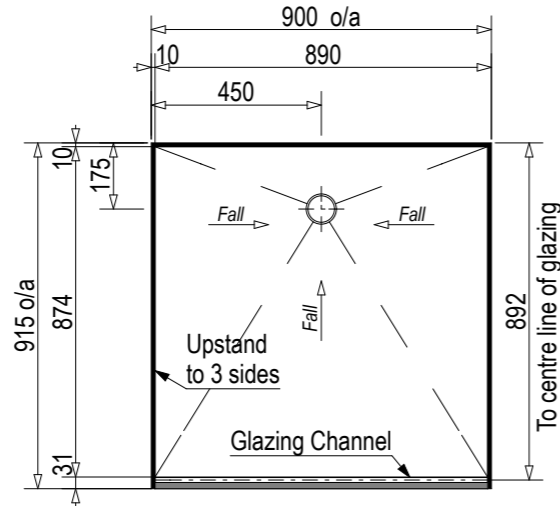

### Centre Drain

SKU: BP-TRI-CO

Note: Verify exact shower base dimensions on site