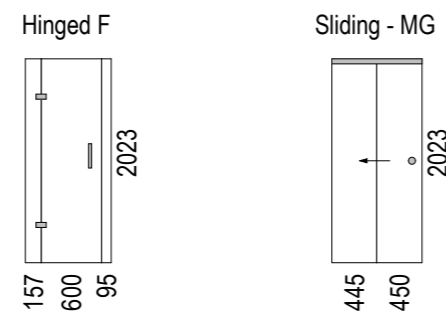

Screen Options:

*soft-close not available on 900 wide showers

For more product information go to:
www.atlantis.co.nz/shop/black-pearl/tristan-900x900/

For installation instructions go to:
www.atlantis.co.nz/trade/installation/