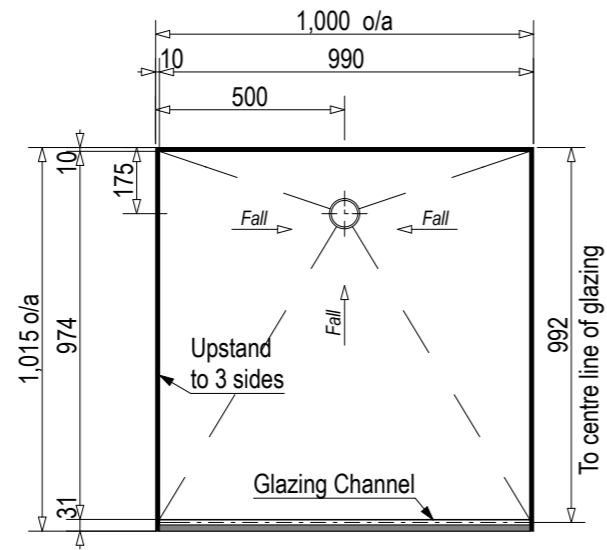

Centre Rear Drain

SKU: BP-SEY-CR

Centre Drain

SKU: BP-SEY-CO

Note: Verify exact shower base dimensions on site

Screen Options:

For more product information go to:

<https://atlantis.co.nz/shop/black-pearl/seychelles-1000x1000/>