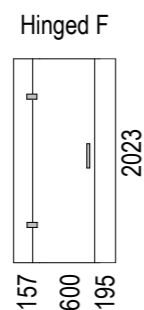

Centre Rear Drain

SKU: BP-SEY-CR

Centre Drain

SKU: BP-SEY-CO

Note: Verify exact shower base dimensions on site

Screen Options:

For more product information go to:

<https://atlantis.co.nz/shop/black-pearl/seychelles-1000x1000/>