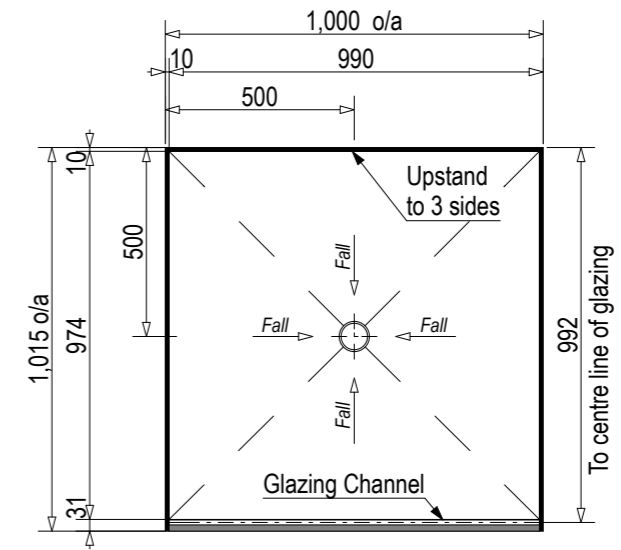

Centre Rear Drain

SKU: BP-SEY-CR

Centre Drain

SKU: BP-SEY-CO

Note: Verify exact shower base dimensions on site

Screen Options:

For more product information go to:

<https://atlantis.co.nz/shop/black-pearl/seychelles-1000x1000/>