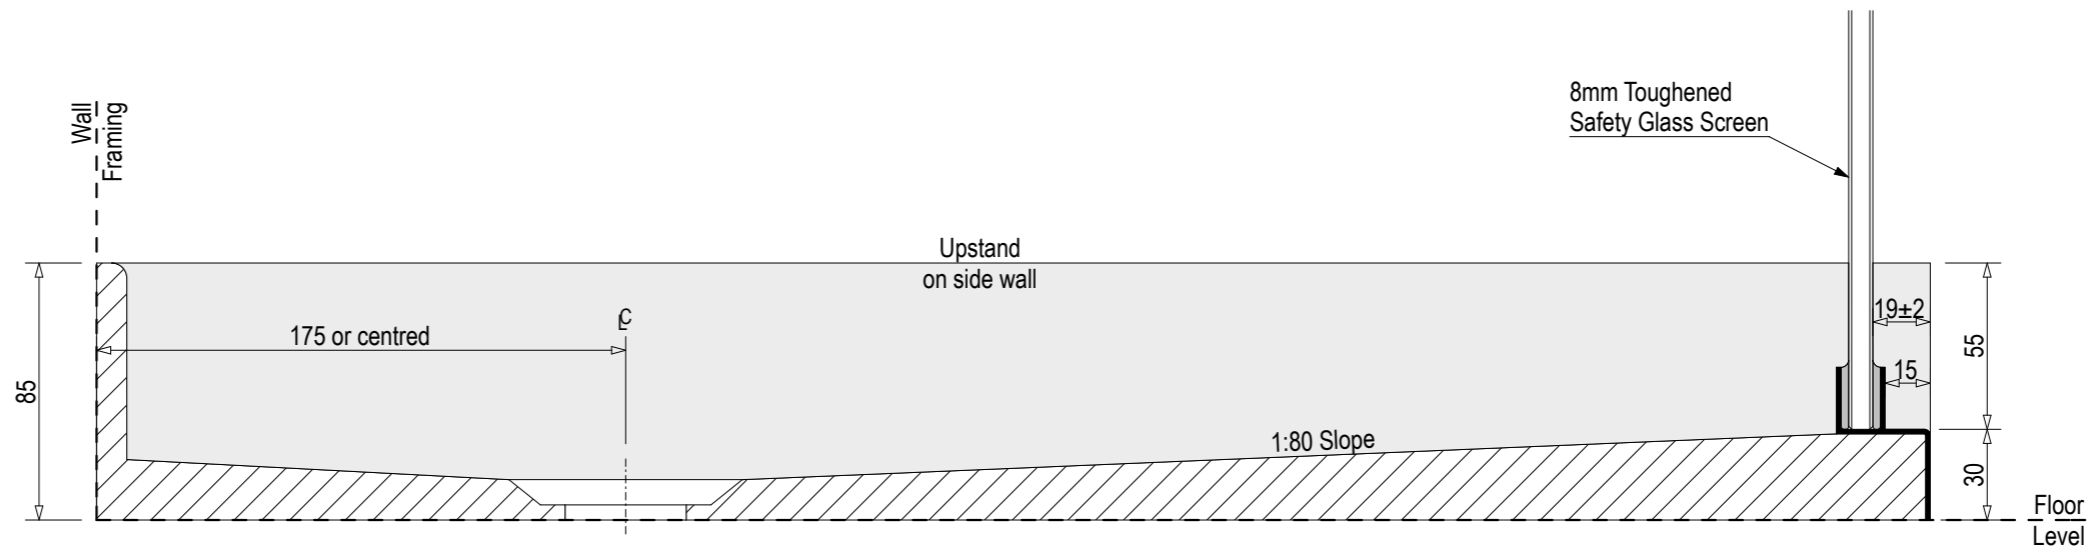

Centre Rear Drain

SKU: BP-SEY-CR

Centre Drain

SKU: BP-SEY-CO

Note: Verify exact shower base dimensions on site

Screen Options:

For more product information go to:

<https://atlantis.co.nz/shop/black-pearl/seychelles-1000x1000/>