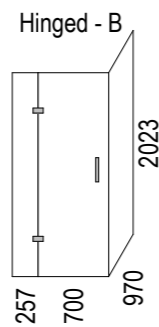

Rear Drain

SKU: BP-MAL-RO

Centre Drain

SKU: BP-MAL-CO

Note: Verify exact shower base dimensions on site

Screen Options:

For more product information go to:

www.atlantis.co.nz/shop/black-pearl/malibu-1000x1000/