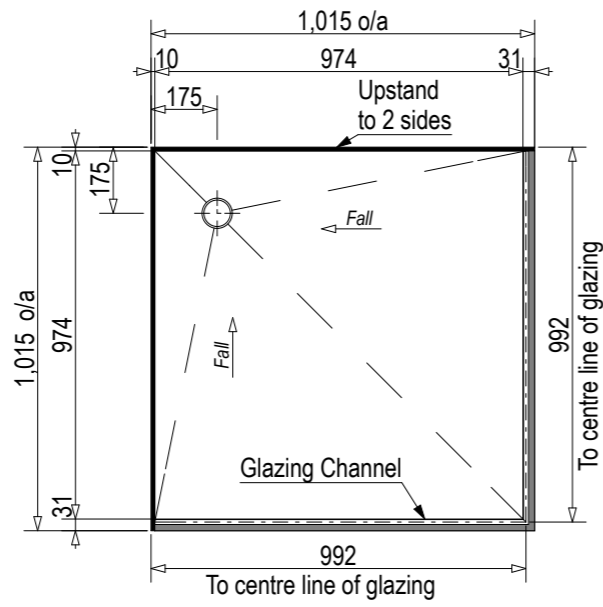

Rear Drain

SKU: BP-MAL-RO

Centre Drain

SKU: BP-MAL-CO

Note: Verify exact shower base dimensions on site

Screen Options:

For more product information go to:

www.atlantis.co.nz/shop/black-pearl/malibu-1000x1000/