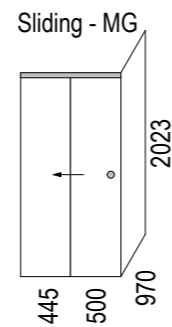

Rear Drain

SKU: BP-MAL-RO

Centre Drain

SKU: BP-MAL-CO

Note: Verify exact shower base dimensions on site

Screen Options:

For more product information go to:

www.atlantis.co.nz/shop/black-pearl/malibu-1000x1000/