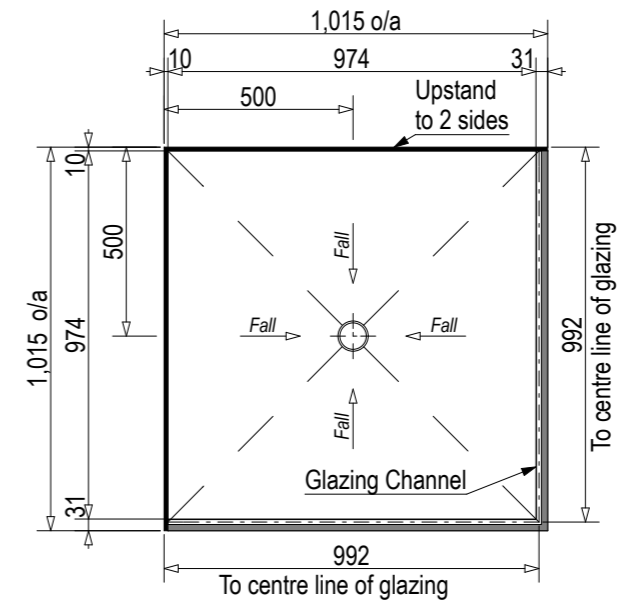

Rear Drain

SKU: BP-MAL-RO

Centre Drain

SKU: BP-MAL-CO

Note: Verify exact shower base dimensions on site

Screen Options:

For more product information go to:

www.atlantis.co.nz/shop/black-pearl/malibu-1000x1000/