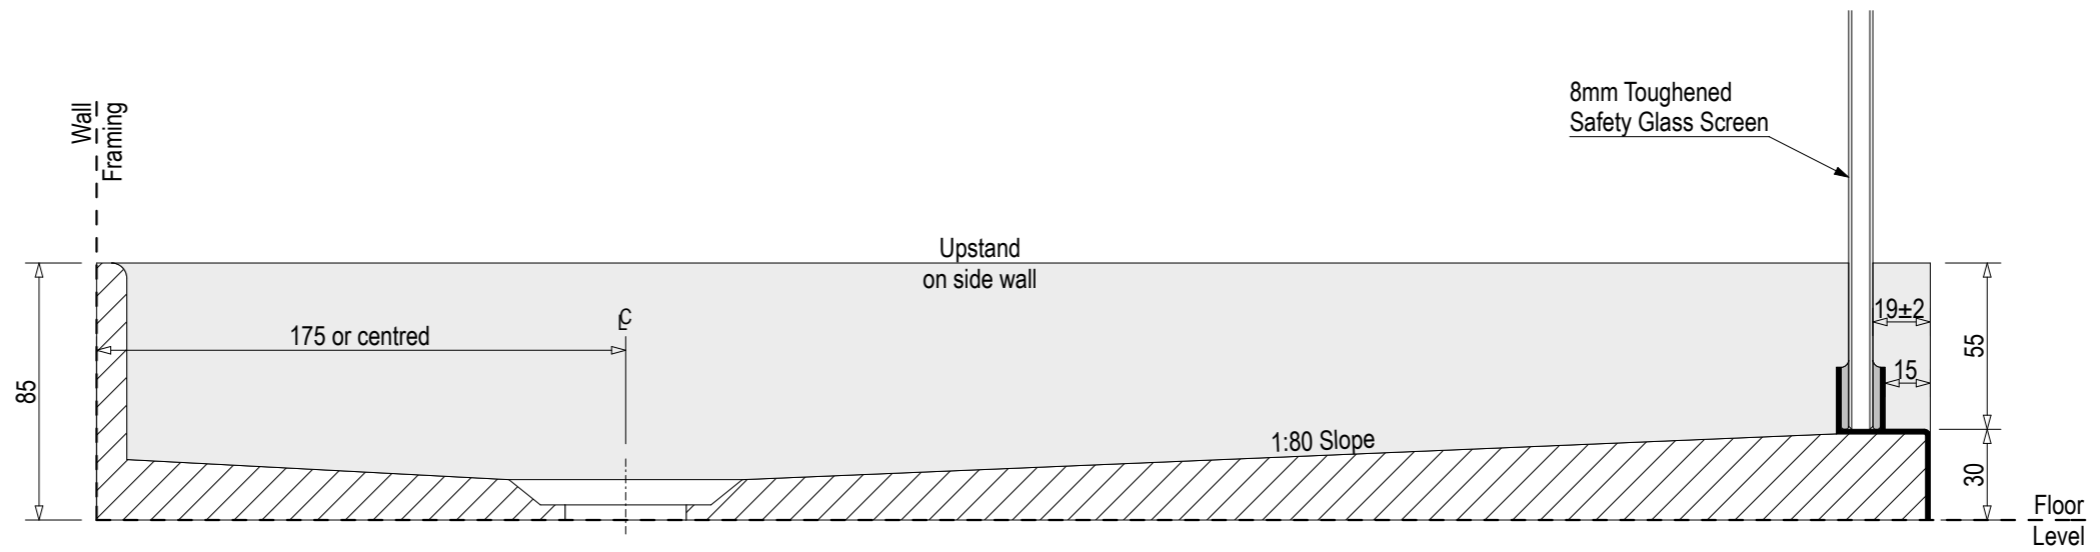

Rear Drain

SKU: BP-MAL-RO

Centre Drain

SKU: BP-MAL-CO

Note: Verify exact shower base dimensions on site

Screen Options:

For more product information go to:

www.atlantis.co.nz/shop/black-pearl/malibu-1000x1000/