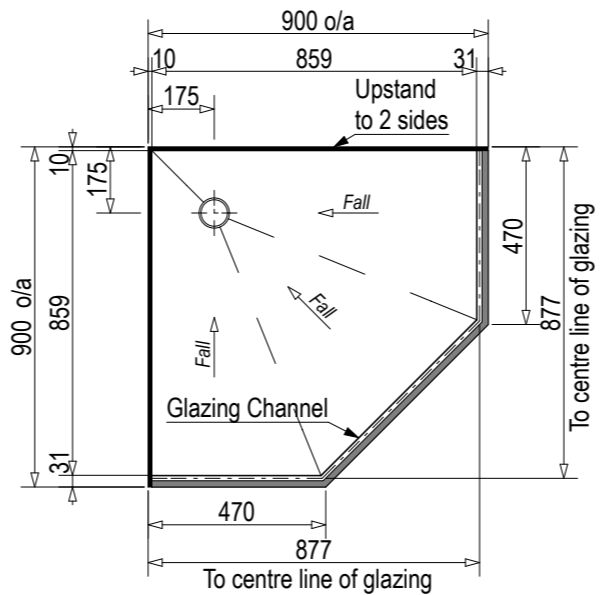

Rear Drain

SKU: BP-KOK-RO

Note: Verify exact shower base dimensions on site

Screen Options:

For more product information go to:
www.atlantis.co.nz/shop/black-pearl/kokomo-900x900/

For installation instructions go to:
www.atlantis.co.nz/trade/installation/