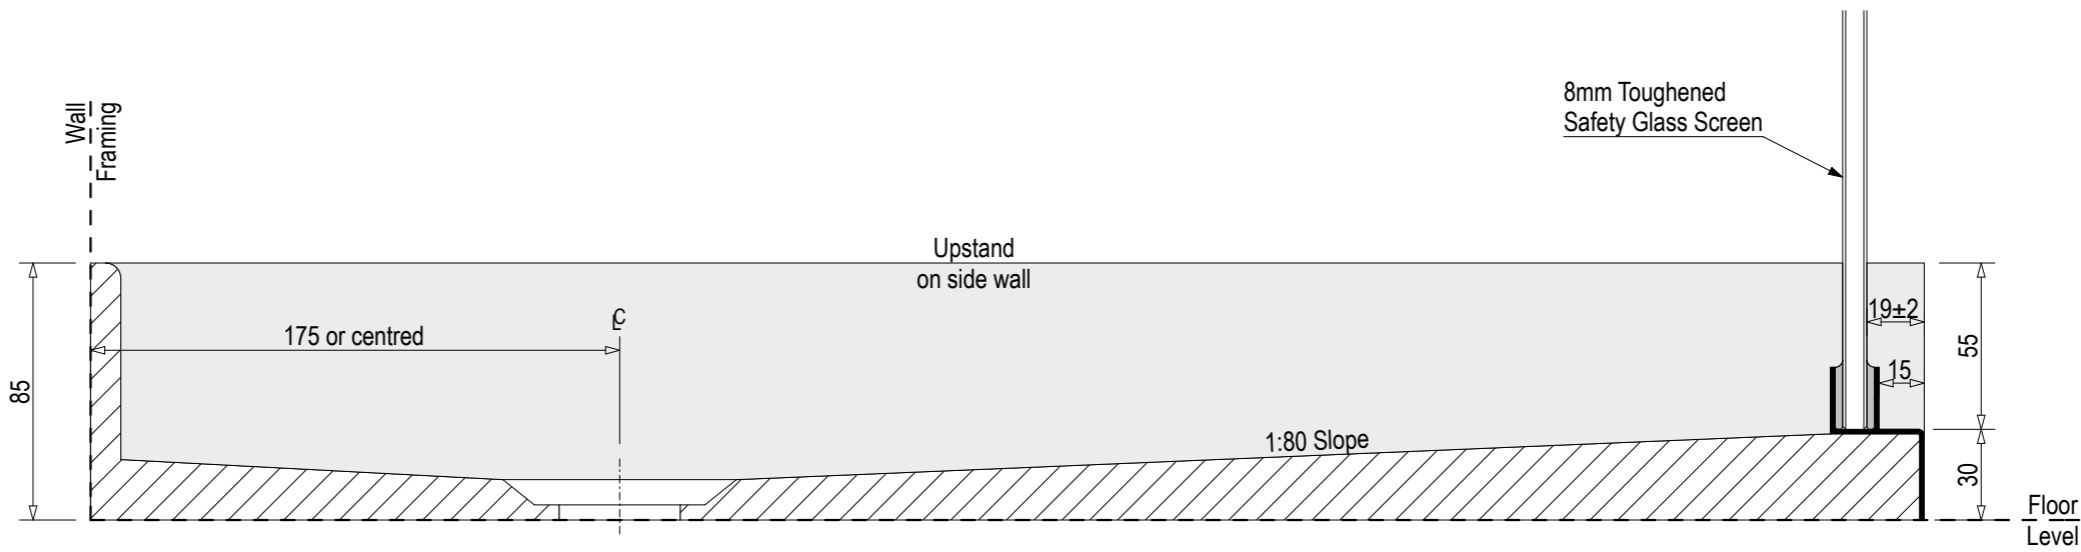

Rear Drain

SKU: BP-KOK-RO

Note: Verify exact shower base dimensions on site

Screen Options:

For more product information go to:
www.atlantis.co.nz/shop/black-pearl/kokomo-900x900/

For installation instructions go to:
www.atlantis.co.nz/trade/installation/