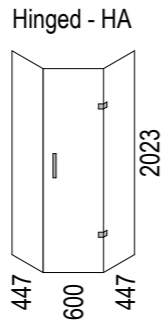

Rear Drain

SKU: BP-KOK-RO

Note: Verify exact shower base dimensions on site

Screen Options:

For more product information go to:
www.atlantis.co.nz/shop/black-pearl/kokomo-900x900/

For installation instructions go to:
www.atlantis.co.nz/trade/installation/