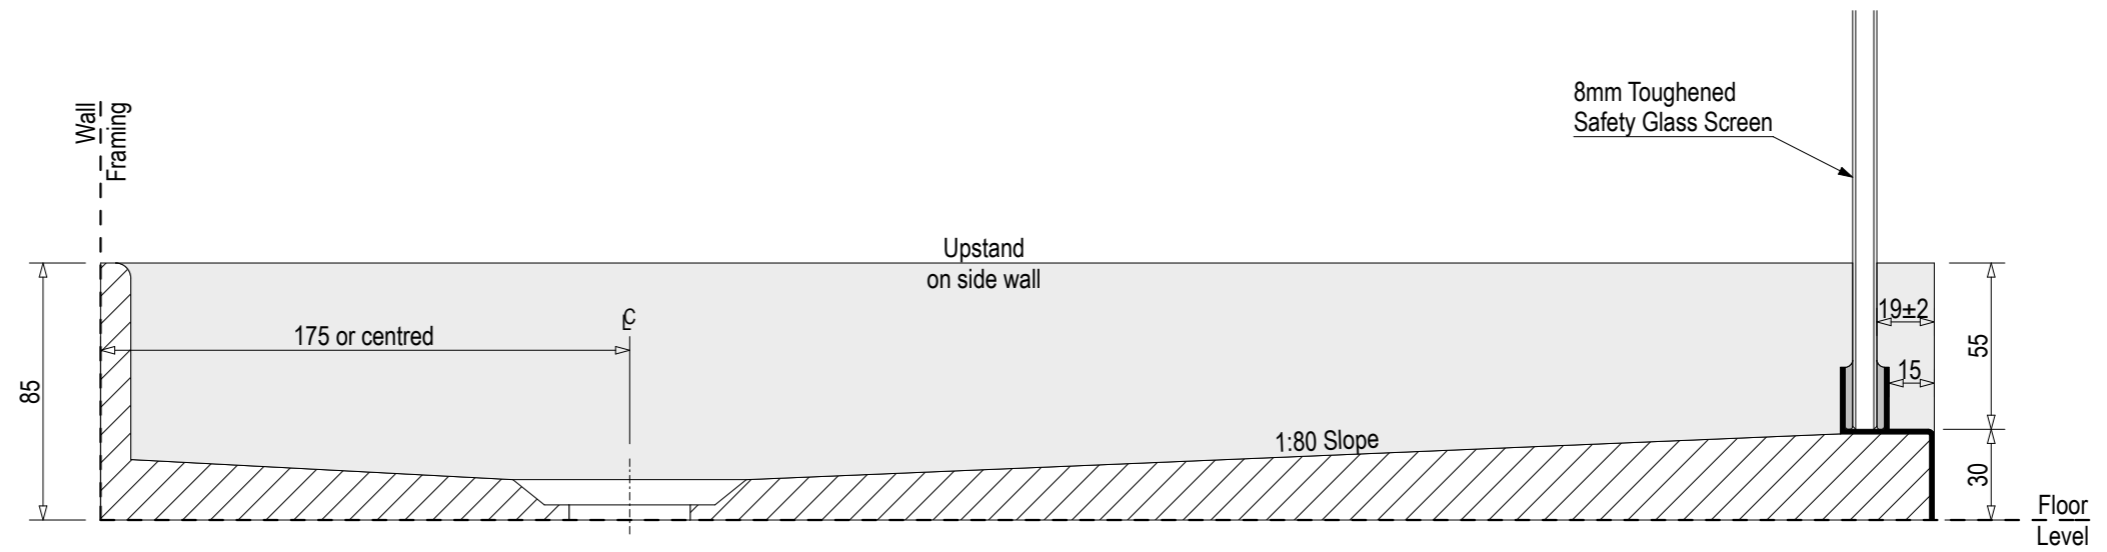

Centre Rear Drain

SKU: BP-MAN-CR

Note: Verify exact shower base dimensions on site

Screen Options:

For more product information go to:

www.atlantis.co.nz/shop/black-pearl/delsol-1500x750/

For installation instructions go to: