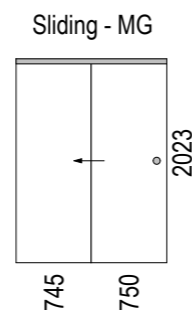

Centre Rear Drain

SKU: BP-MAN-CR

Note: Verify exact shower base dimensions on site

Screen Options:

For more product information go to:

www.atlantis.co.nz/shop/black-pearl/delsol-1500x750/

For installation instructions go to: