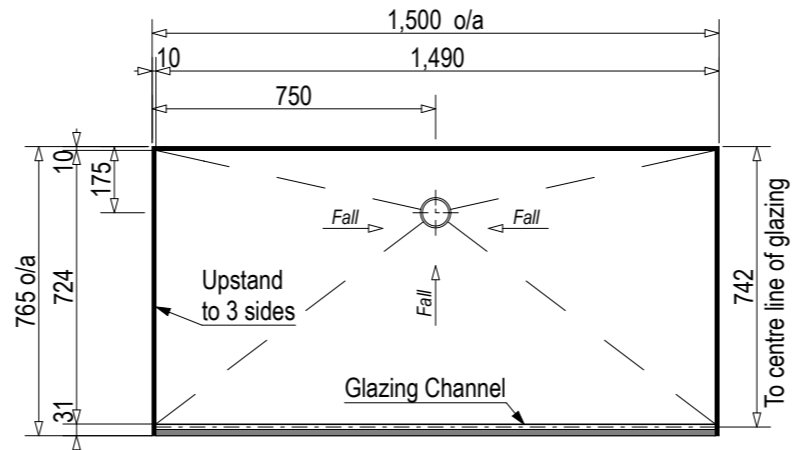

Centre Rear Drain

SKU: BP-MAN-CR

Note: Verify exact shower base dimensions on site

Screen Options:

For more product information go to:

www.atlantis.co.nz/shop/black-pearl/delsol-1500x750/

For installation instructions go to: