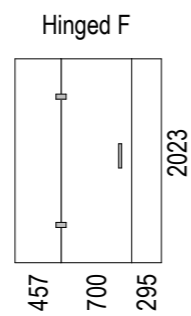

Centre Rear Drain

SKU: BP-MAN-CR

Note: Verify exact shower base dimensions on site

Screen Options:

For more product information go to:

www.atlantis.co.nz/shop/black-pearl/delsol-1500x750/

For installation instructions go to: