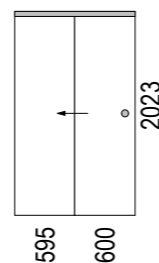

Centre Rear Drain

SKU: BP-CAY-CR

Centre Drain

SKU: BP-CAY-CO

Note: Verify exact shower base dimensions on site

Screen Options:

Hinged F

Sliding - MG