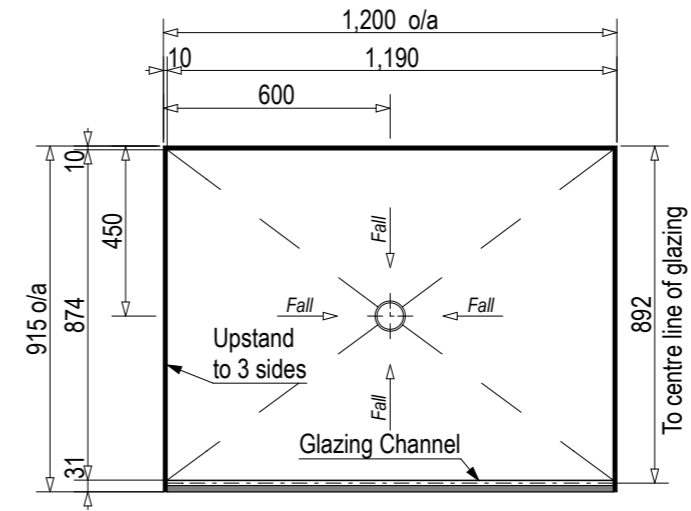

Centre Rear Drain

SKU: BP-CAY-CR

Centre Drain

SKU: BP-CAY-CO

Note: Verify exact shower base dimensions on site

Screen Options:

Hinged F

Sliding - MG