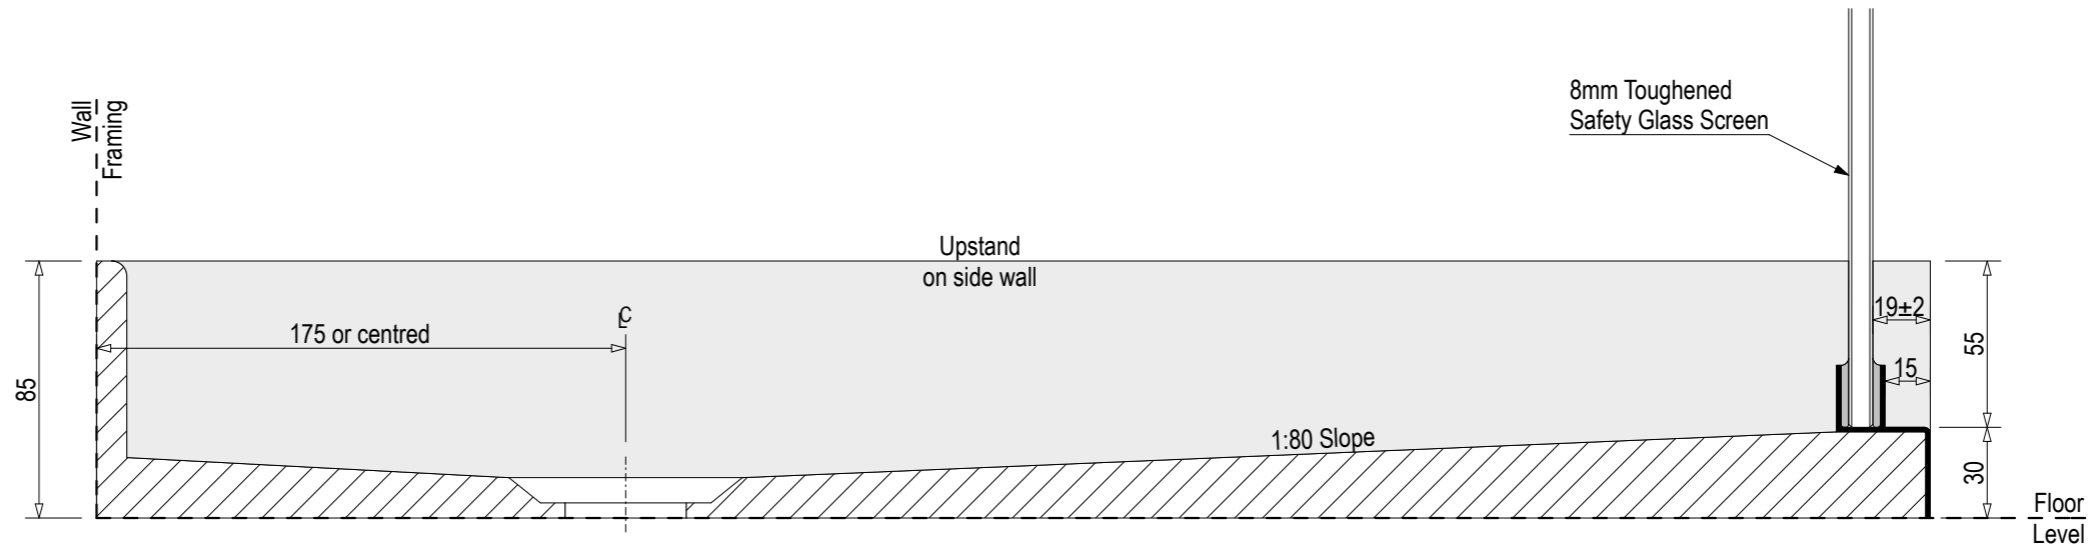

Centre Rear Drain

SKU: BP-CAY-CR

Centre Drain

SKU: BP-CAY-CO

Note: Verify exact shower base dimensions on site

Screen Options:

Hinged F

Sliding - MG

For more product information go to:

www.atlantis.co.nz/shop/black-pearl/cayman-1200x900/

For installation instructions go to:

www.atlantis.co.nz/trade/installation/