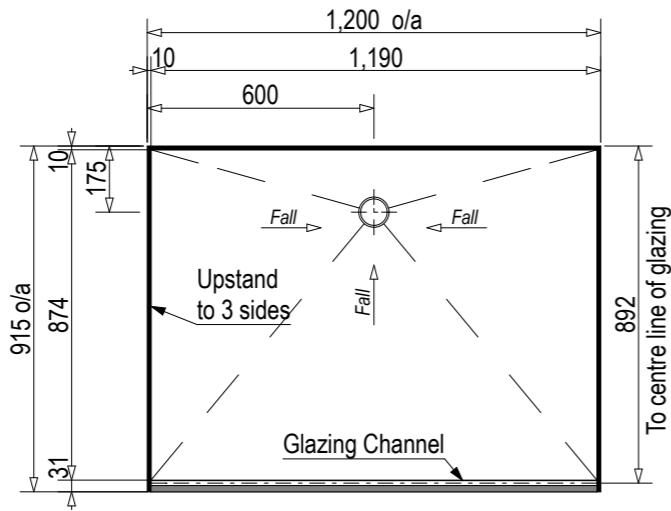

Centre Rear Drain

SKU: BP-CAY-CR

Centre Drain

SKU: BP-CAY-CO

Note: Verify exact shower base dimensions on site

Screen Options:

Hinged F

Sliding - MG