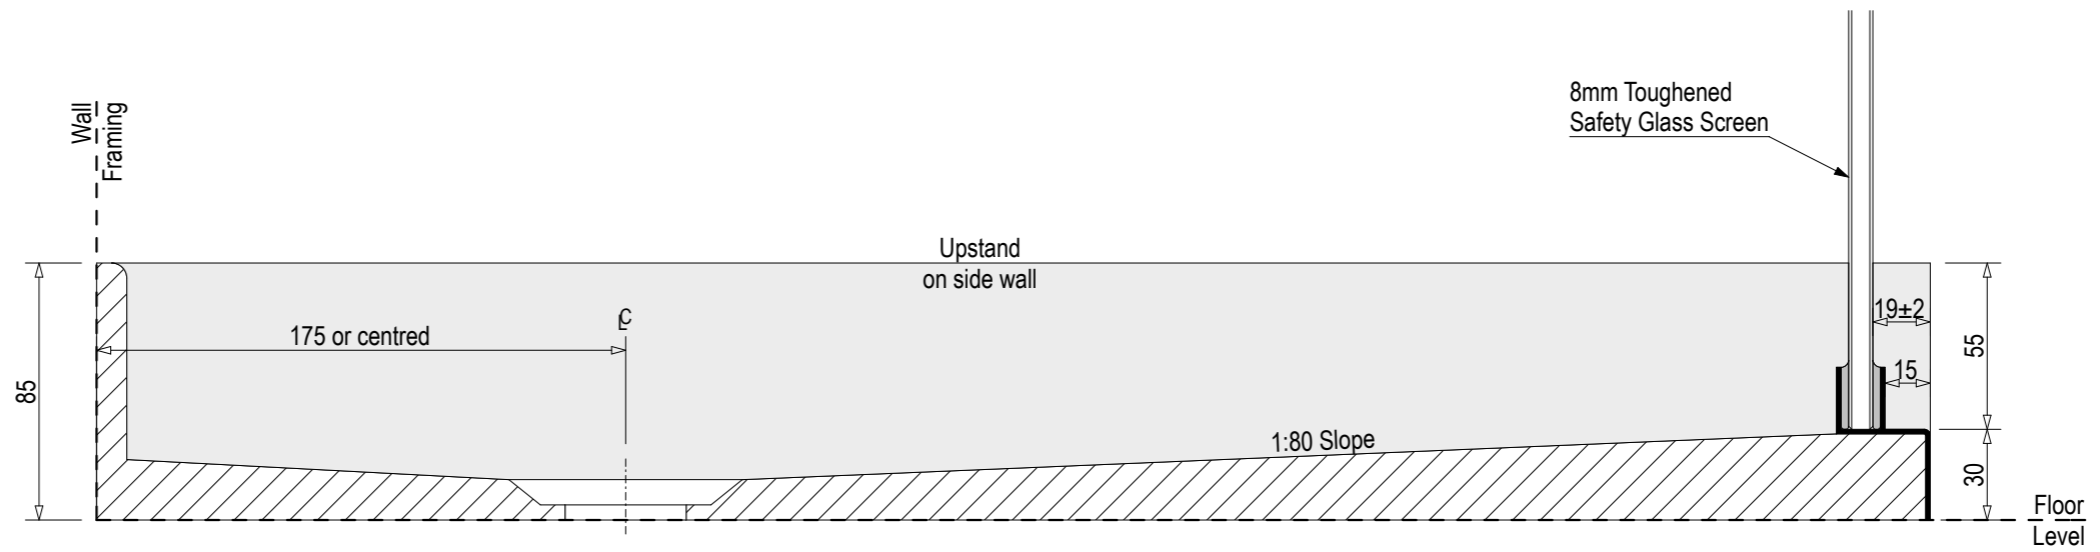

Centre Rear Drain

SKU: BP-CAL-CR

Note: Verify exact shower base dimensions on site

Screen Options:

For more product information go to:

www.atlantis.co.nz/shop/black-pearl/calypso-1800x1000/

For installation instructions go to: