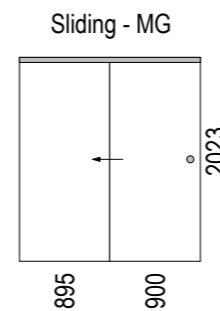

Centre Rear Drain

SKU: BP-CAL-CR

Note: Verify exact shower base dimensions on site

Screen Options:

For more product information go to:

www.atlantis.co.nz/shop/black-pearl/calypso-1800x1000/

For installation instructions go to: