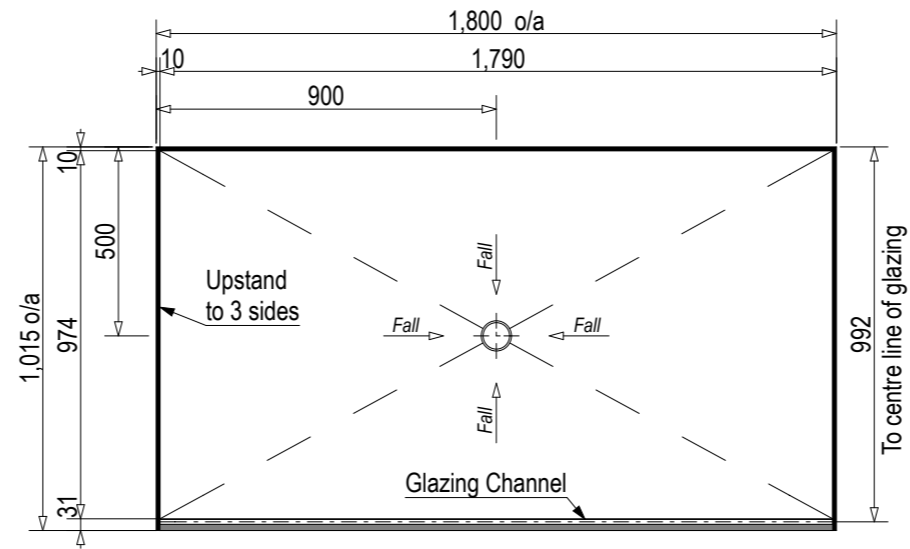

Centre Rear Drain

SKU: BP-CAL-CR

Note: Verify exact shower base dimensions on site

Screen Options:

For more product information go to:

www.atlantis.co.nz/shop/black-pearl/calypso-1800x1000/

For installation instructions go to: