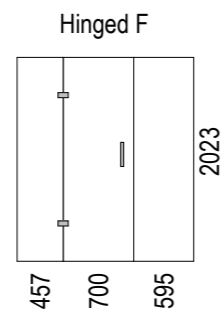

Centre Rear Drain

SKU: BP-CAL-CR

Note: Verify exact shower base dimensions on site

Screen Options:

For more product information go to:

www.atlantis.co.nz/shop/black-pearl/calypso-1800x1000/

For installation instructions go to: