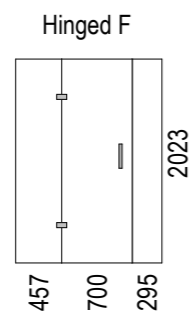

Centre Rear Drain

SKU: BP-BER-CR

Note: Verify exact shower base dimensions on site

Screen Options:

For more product information go to:

www.atlantis.co.nz/shop/black-pearl/bermuda-1500x1000/

For installation instructions go to: