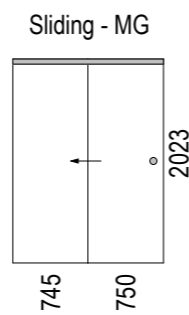

Centre Rear Drain

SKU: BP-BER-CR

Note: Verify exact shower base dimensions on site

Screen Options:

For more product information go to:

www.atlantis.co.nz/shop/black-pearl/bermuda-1500x1000/

For installation instructions go to: