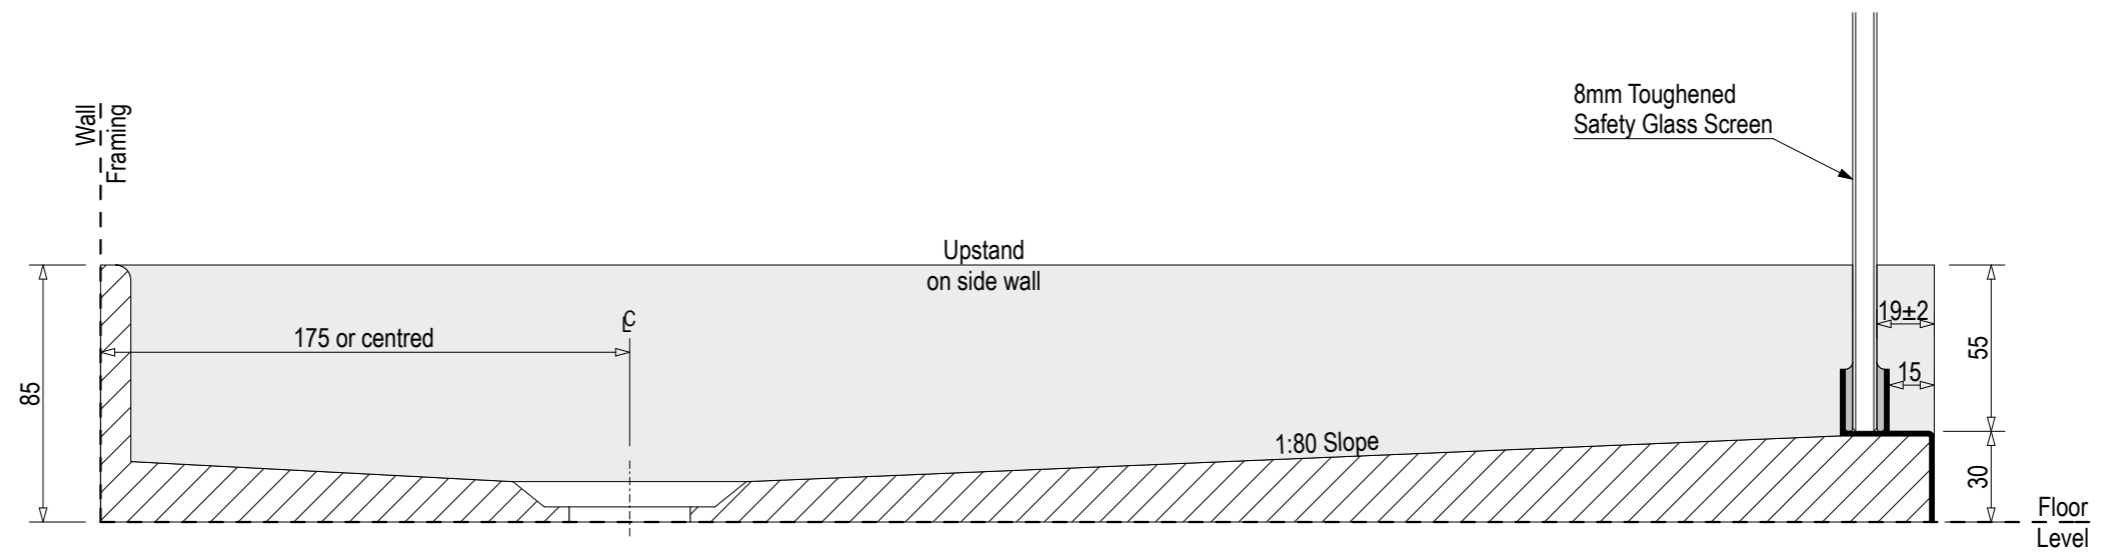

Centre Rear Drain

SKU: BP-BER-CR

Note: Verify exact shower base dimensions on site

Screen Options:

For more product information go to:

www.atlantis.co.nz/shop/black-pearl/bermuda-1500x1000/

For installation instructions go to: