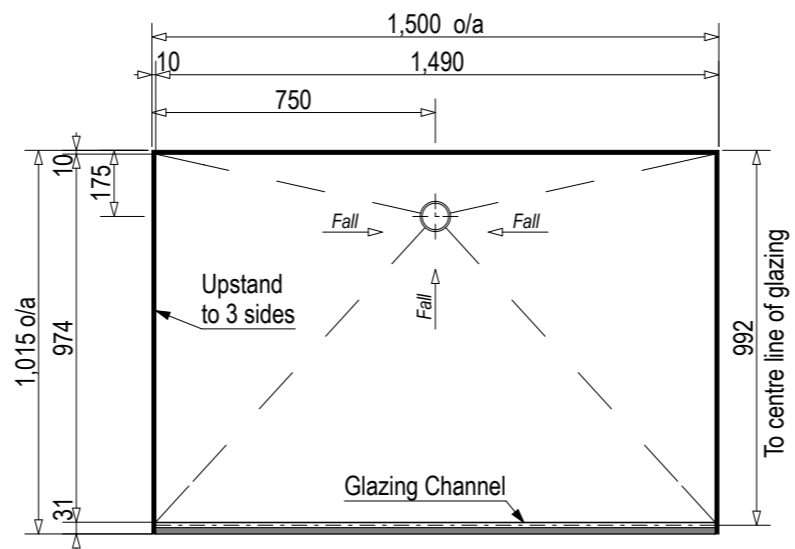

Centre Rear Drain

SKU: BP-BER-CR

Note: Verify exact shower base dimensions on site

Screen Options:

For more product information go to:

www.atlantis.co.nz/shop/black-pearl/bermuda-1500x1000/

For installation instructions go to: