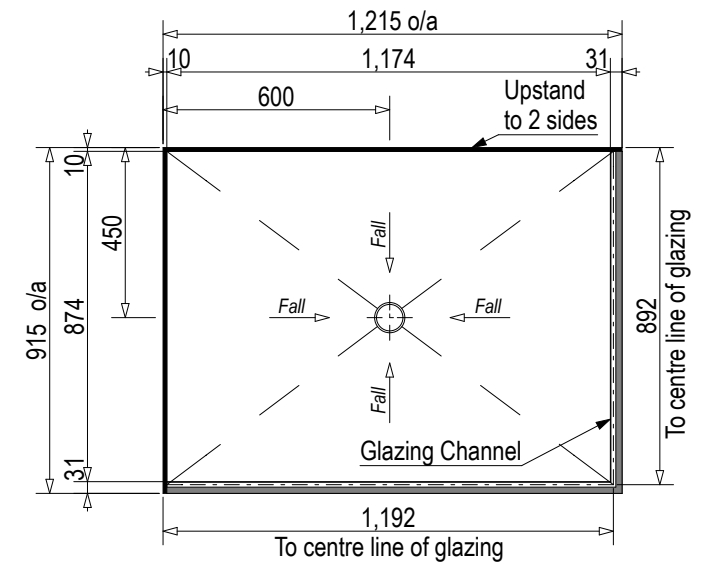

Rear Drain

SKU: BP-BAH-RO

Centre Rear Drain

SKU: BP-BAH-CR

Centre Drain

SKU: BP-BAH-CO

Note: Verify exact shower base dimensions on site

Screen Options: