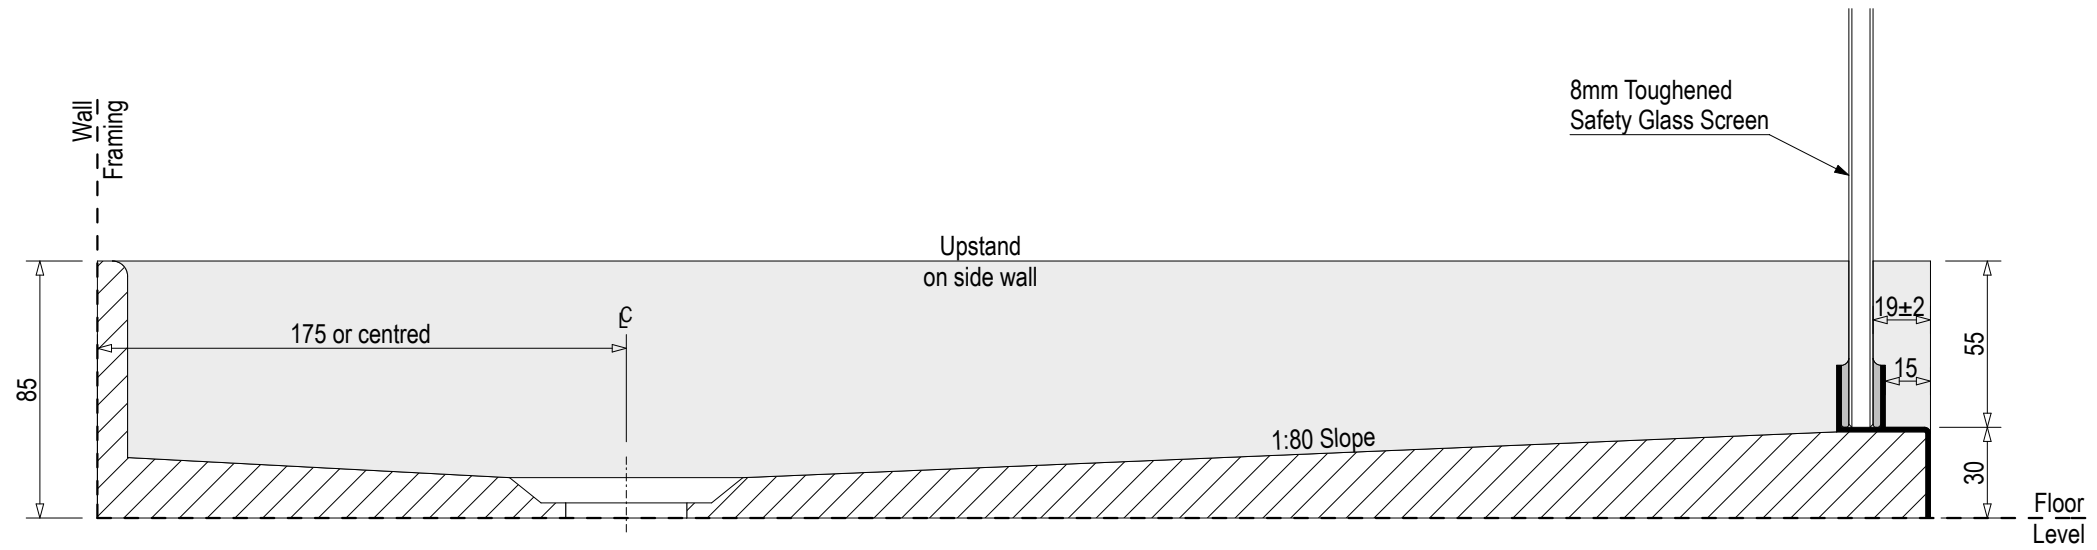

Rear Drain

SKU: BP-BAH-RO

Centre Rear Drain

SKU: BP-BAH-CR

Centre Drain

SKU: BP-BAH-CO

Note: Verify exact shower base dimensions on site

Screen Options:

For more product information go to:

www.atlantis.co.nz/shop/black-pearl/bahamas-1200x900/

For installation instructions go to:

www.atlantis.co.nz/trade/installation/