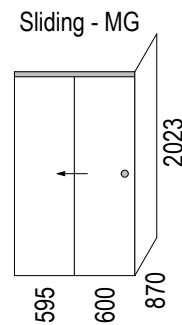

Rear Drain

SKU: BP-BAH-RO

Centre Rear Drain

SKU: BP-BAH-CR

Centre Drain

SKU: BP-BAH-CO

Note: Verify exact shower base dimensions on site

Screen Options: