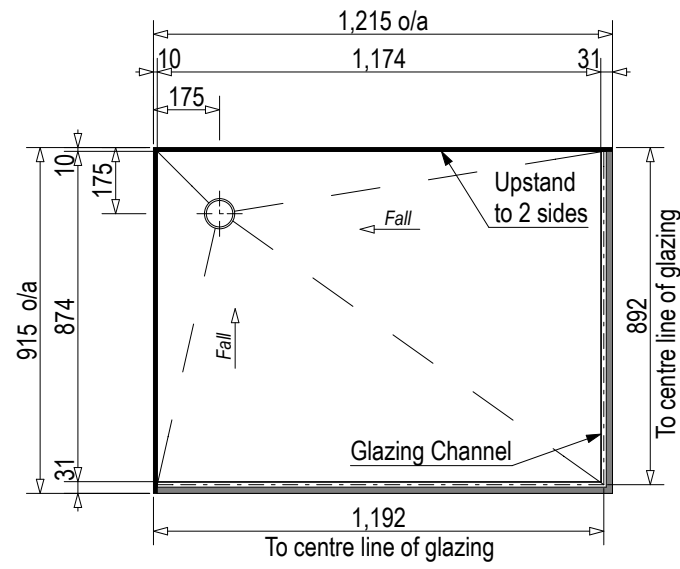

Rear Drain

SKU: BP-BAH-RO

Centre Rear Drain

SKU: BP-BAH-CR

Centre Drain

SKU: BP-BAH-CO

Note: Verify exact shower base dimensions on site

Screen Options: