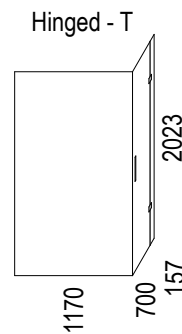

Rear Drain

SKU: BP-BAH-RO

Centre Rear Drain

SKU: BP-BAH-CR

Centre Drain

SKU: BP-BAH-CO

Note: Verify exact shower base dimensions on site

Screen Options: