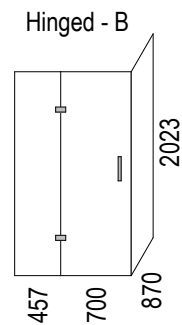

Rear Drain

SKU: BP-BAH-RO

Centre Rear Drain

SKU: BP-BAH-CR

Centre Drain

SKU: BP-BAH-CO

Note: Verify exact shower base dimensions on site

Screen Options: