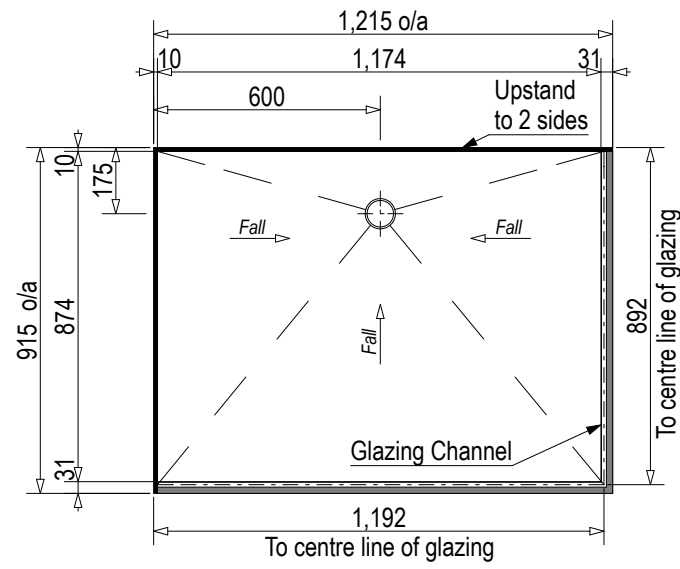

Rear Drain

SKU: BP-BAH-RO

Centre Rear Drain

SKU: BP-BAH-CR

Centre Drain

SKU: BP-BAH-CO

Note: Verify exact shower base dimensions on site

Screen Options: