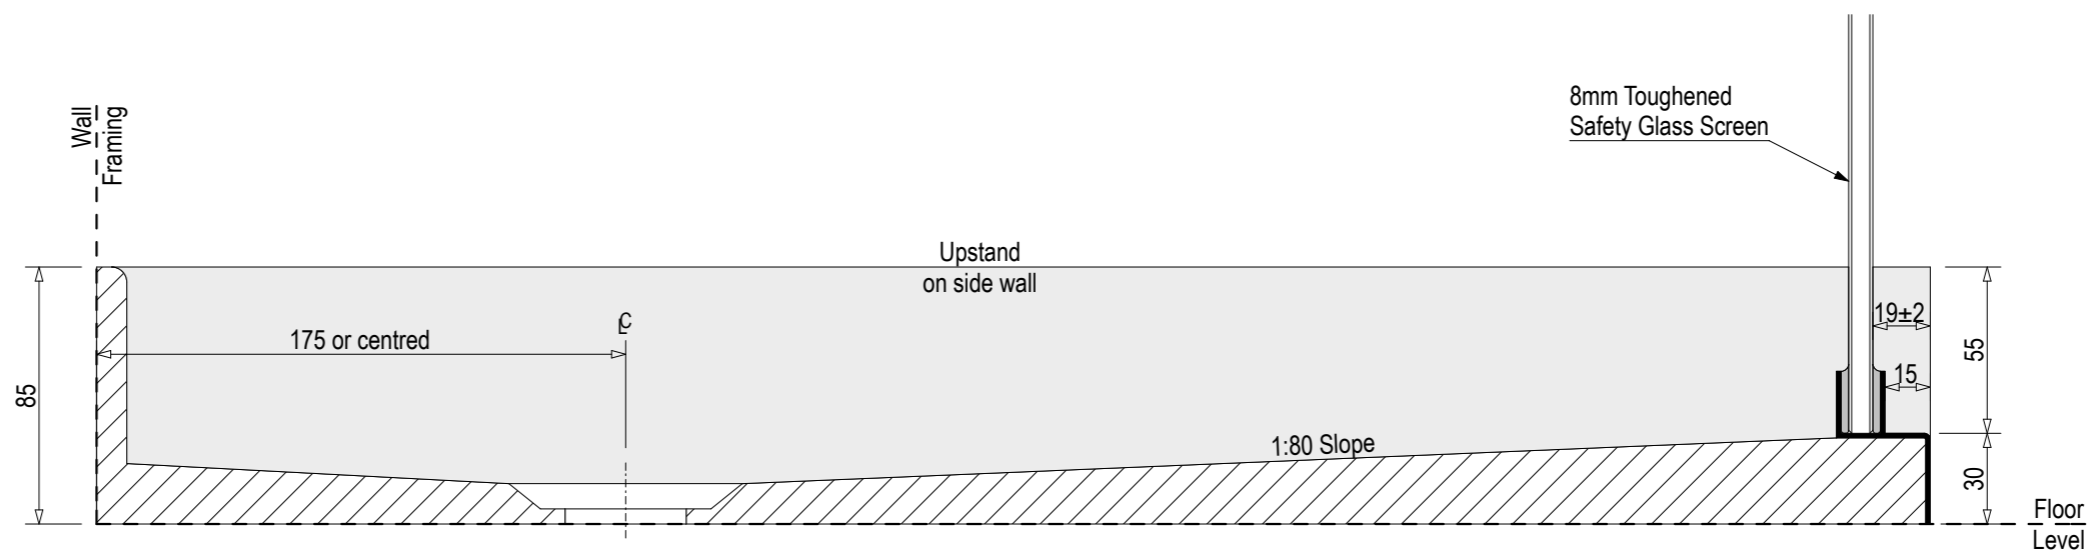

Centre Rear Drain

SKU: BP-ARU-CR

Note: Verify exact shower base dimensions on site

Screen Options:

For more product information go to:

www.atlantis.co.nz/shop/black-pearl/aruba-1200x750/

For installation instructions go to: