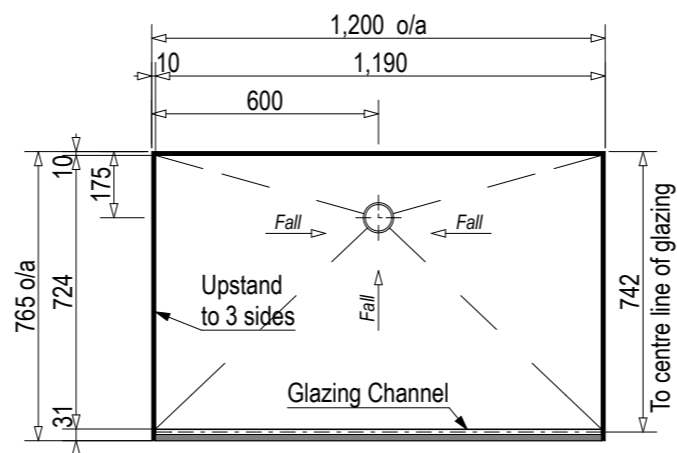

# Centre Rear Drain

SKU: BP-ARU-CR

Note: Verify exact shower base dimensions on site