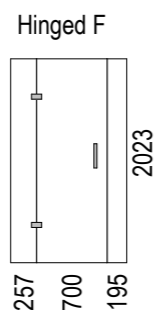

Centre Rear Drain

SKU: BP-ARU-CR

Note: Verify exact shower base dimensions on site

Screen Options:

For more product information go to:

www.atlantis.co.nz/shop/black-pearl/aruba-1200x750/

For installation instructions go to: