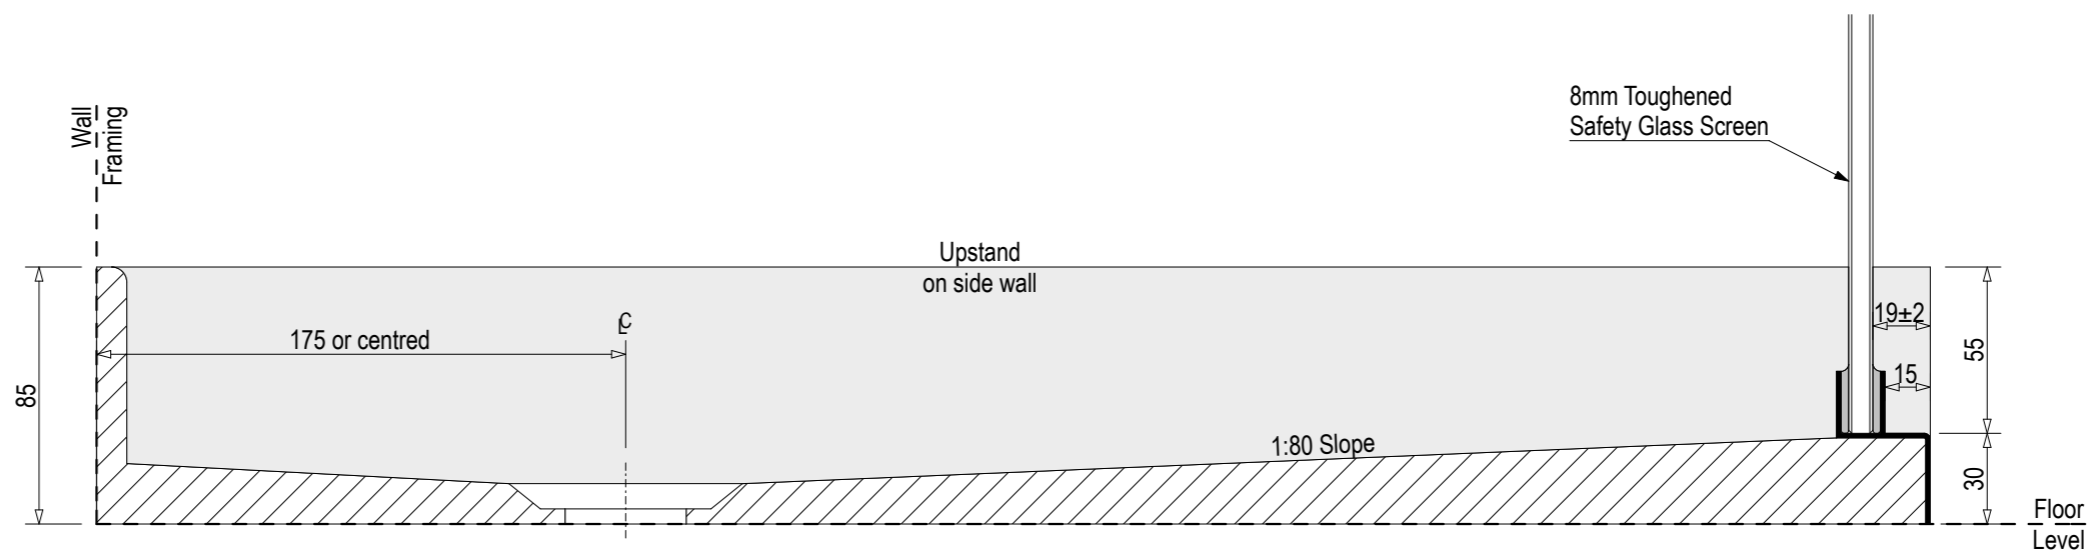

# Centre Rear Drain

SKU: BP-ARU-CR

Note: Verify exact shower base dimensions on site