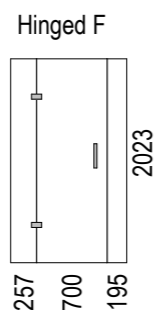

Screen Options:

For more product information go to:

www.atlantis.co.nz/shop/black-pearl/aruba-1200x750/

For installation instructions go to:

www.atlantis.co.nz/trade/installation/