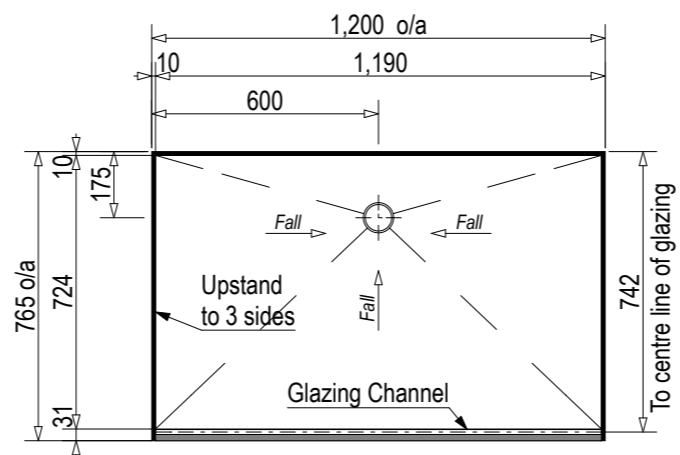

Centre Rear Drain

SKU: BP-ARU-CR

Note: Verify exact shower base dimensions on site

Screen Options:

For more product information go to:

www.atlantis.co.nz/shop/black-pearl/aruba-1200x750/

For installation instructions go to: