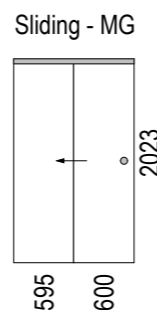

Screen Options:

For more product information go to:

www.atlantis.co.nz/shop/black-pearl/aruba-1200x750/

For installation instructions go to:

www.atlantis.co.nz/trade/installation/