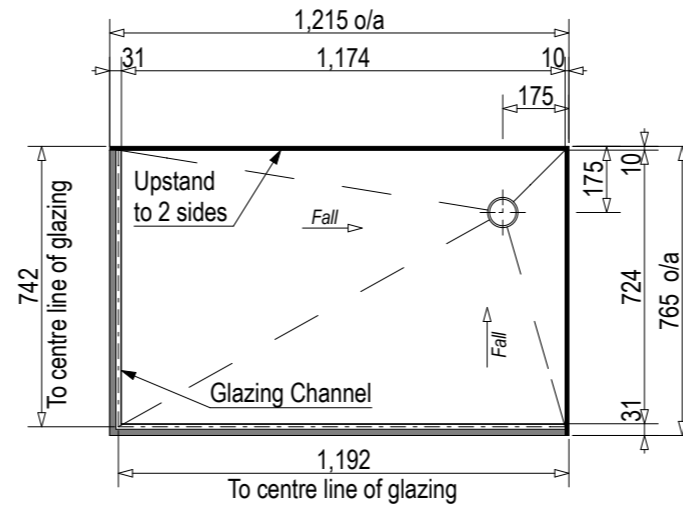

Rear Drain

SKU: BP-ACA-RO

Note: Verify exact shower base dimensions on site

Screen Options:

*Soft close not available on 900 wide showers

For more product information go to:

www.atlantis.co.nz/shop/black-pearl/acapulco-1200x750/