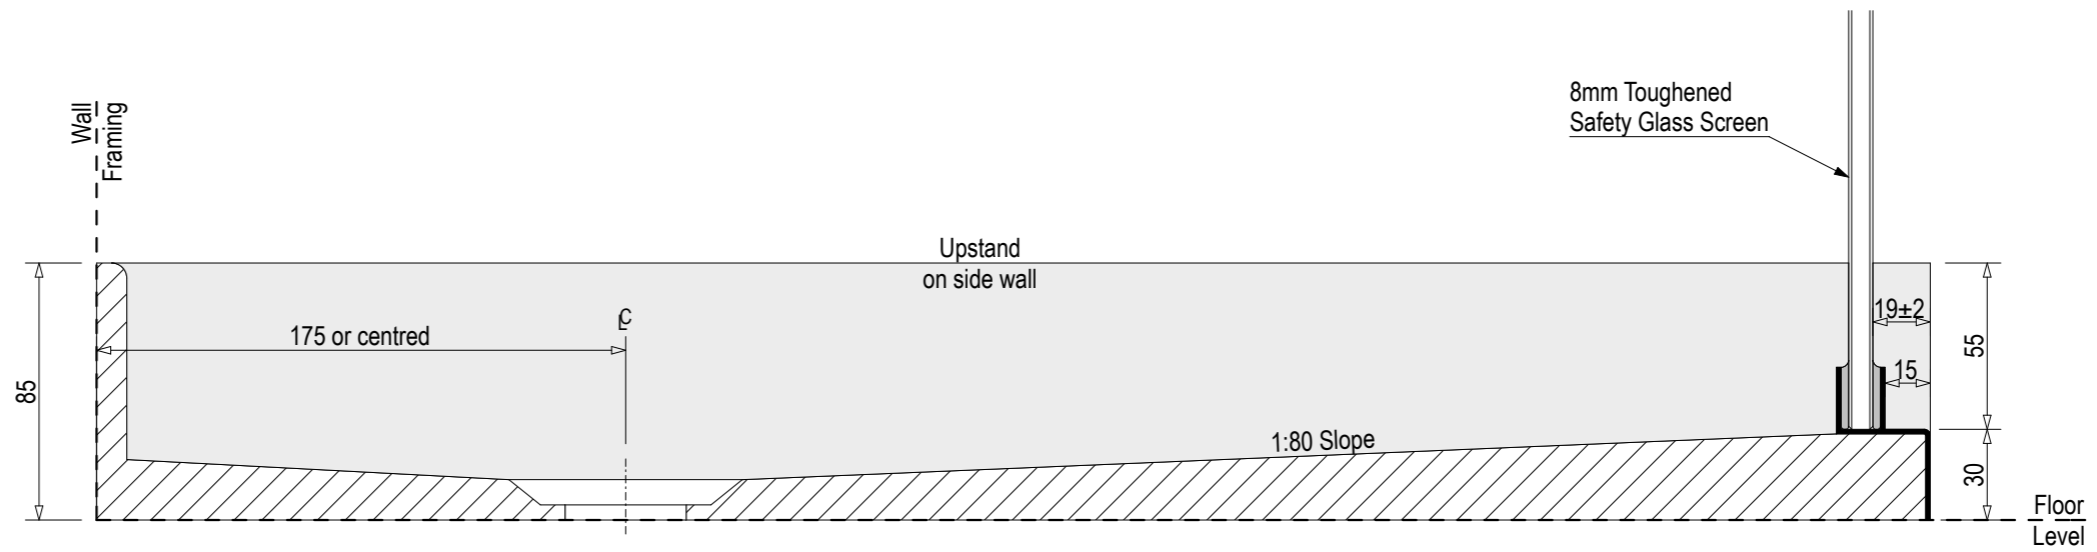

Rear Drain

SKU: BP-ACA-RO

Note: Verify exact shower base dimensions on site

Screen Options:

*Soft close not available on 900 wide showers

For more product information go to:

www.atlantis.co.nz/shop/black-pearl/acapulco-1200x750/