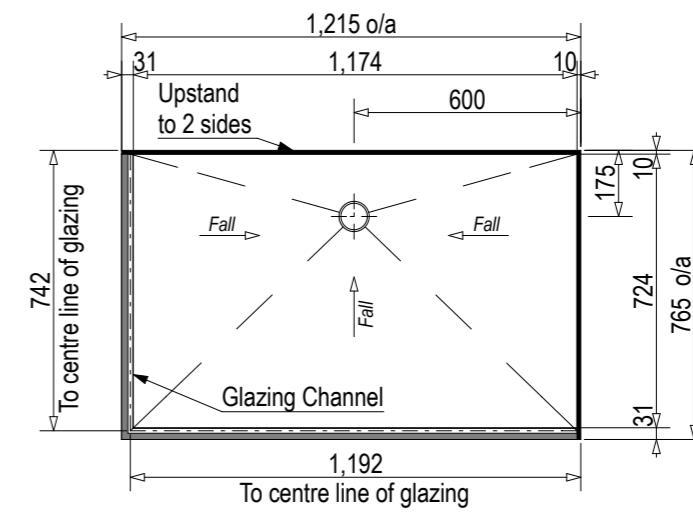

Rear Drain

SKU: BP-ACA-RO

Centre Rear Drain

SKU: BP-ACA-CR

Note: Verify exact shower base dimensions on site

Screen Options:

*Soft close not available on 900 wide showers

For more product information go to: