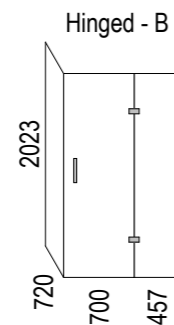

Rear Drain

SKU: BP-ACA-RO

Centre Rear Drain

SKU: BP-ACA-CR

Note: Verify exact shower base dimensions on site

Screen Options:

*Soft close not available on 900 wide showers

For more product information go to: