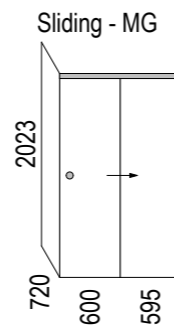

Rear Drain

SKU: BP-ACA-RO

Centre Rear Drain

SKU: BP-ACA-CR

Note: Verify exact shower base dimensions on site

Screen Options:

*Soft close not available on 900 wide showers

For more product information go to: