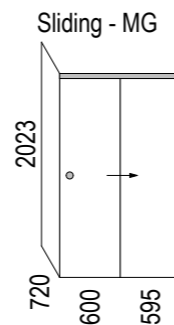

Rear Drain

SKU: BP-ACA-RO

Note: Verify exact shower base dimensions on site

Screen Options:

*Soft close not available on 900 wide showers

For more product information go to:

www.atlantis.co.nz/shop/black-pearl/acapulco-1200x750/