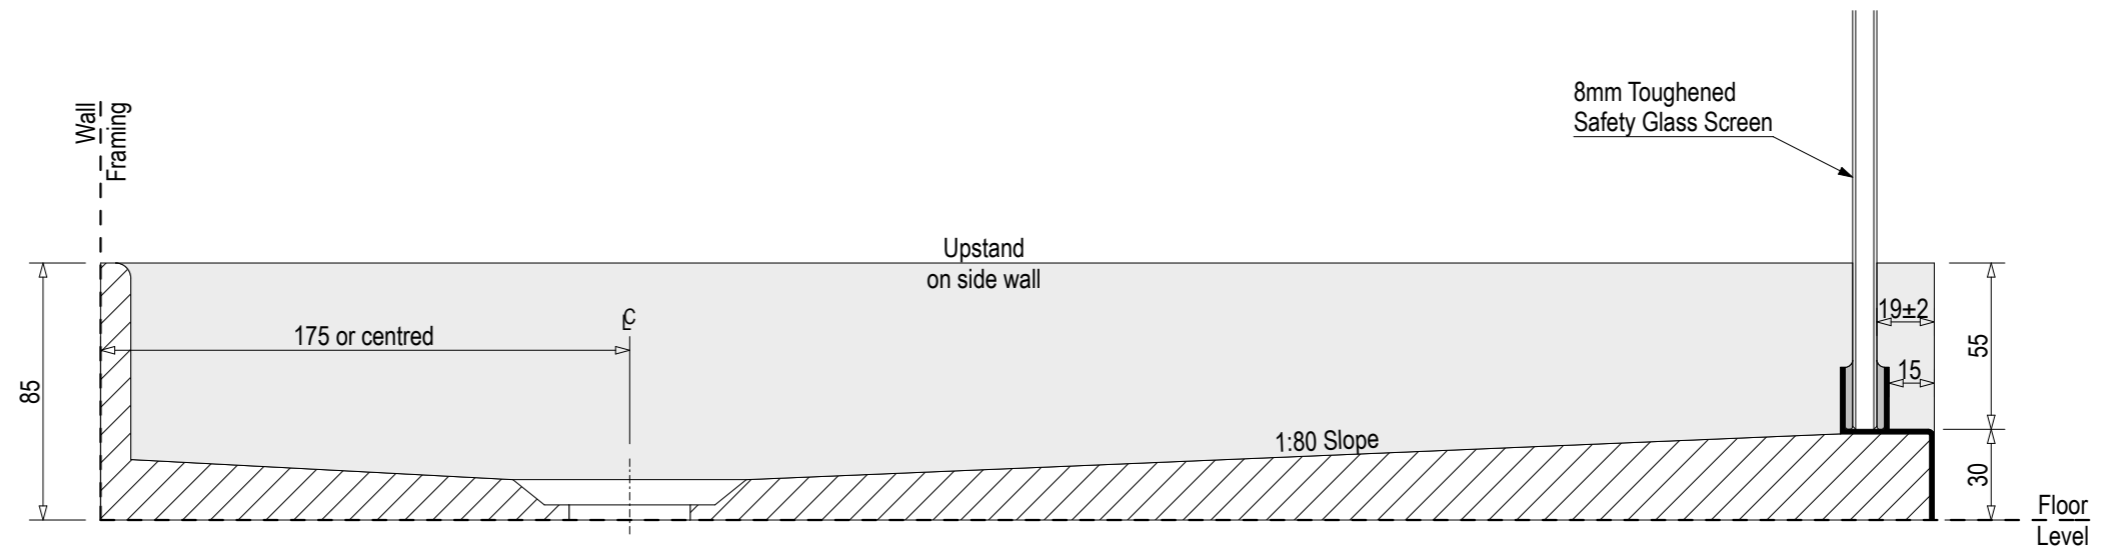

Rear Drain

SKU: BP-ACA-RO

Centre Rear Drain

SKU: BP-ACA-CR

Note: Verify exact shower base dimensions on site

Screen Options:

*Soft close not available on 900 wide showers

For more product information go to:

www.atlantis.co.nz/shop/black-pearl/acapulco-1200x750/

For installation instructions go to:

www.atlantis.co.nz/trade/installation/