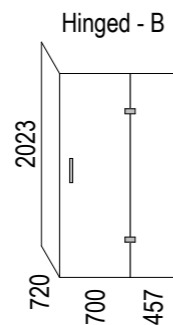

Rear Drain

SKU: BP-ACA-RO

Note: Verify exact shower base dimensions on site

Screen Options:

*Soft close not available on 900 wide showers

For more product information go to:

www.atlantis.co.nz/shop/black-pearl/acapulco-1200x750/