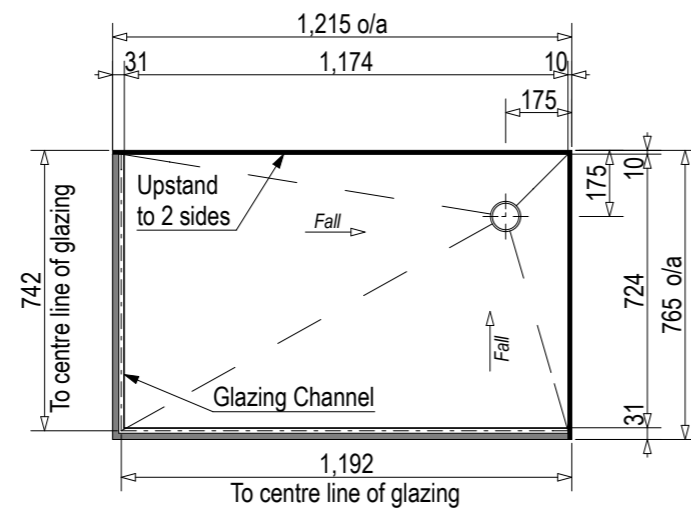

Rear Drain

SKU: BP-ACA-RO

Centre Rear Drain

SKU: BP-ACA-CR

Note: Verify exact shower base dimensions on site

Screen Options:

*Soft close not available on 900 wide showers

For more product information go to: