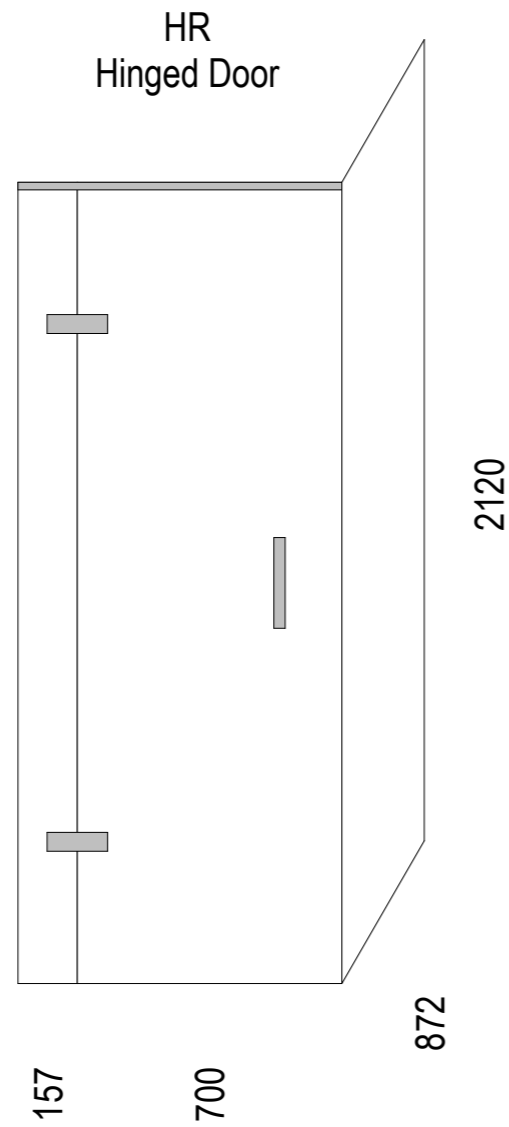

Hinged Door
SKU: AFS-2W-9X9

Sliding Door N/A

Note: Actual set-out size 885x885

Shower screens can be used for left and right hand showers

AS/NZS 2208: 1996
Grade A TF 8

For more product information go to:
www.atlantis.co.nz/shop/products-all/frameless-screens-900x900/