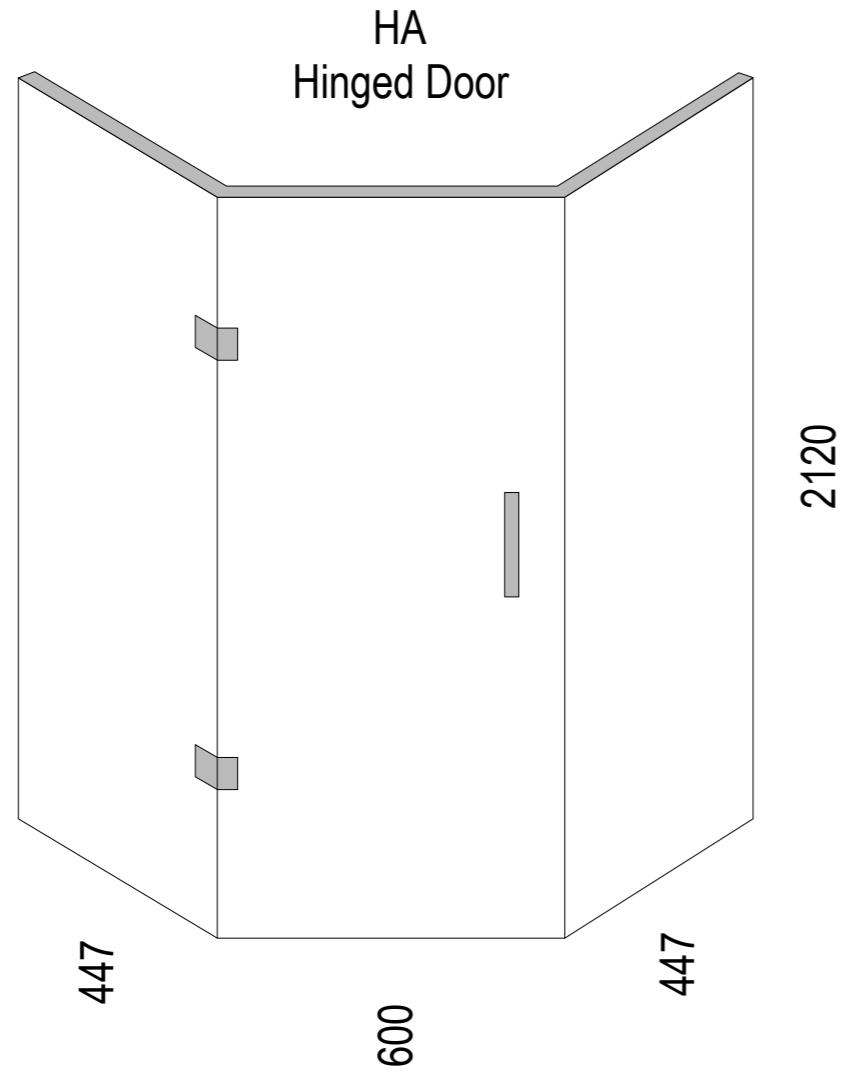

Hinged Door  
SKU: AFS-2W-9X9AF

Sliding Door N/A

**Note: Actual set-out size 885x885**

Shower screens can be used for left and right hand showers

AS/NZS 2208: 1996  
Grade A TF 8

For more product information go to: