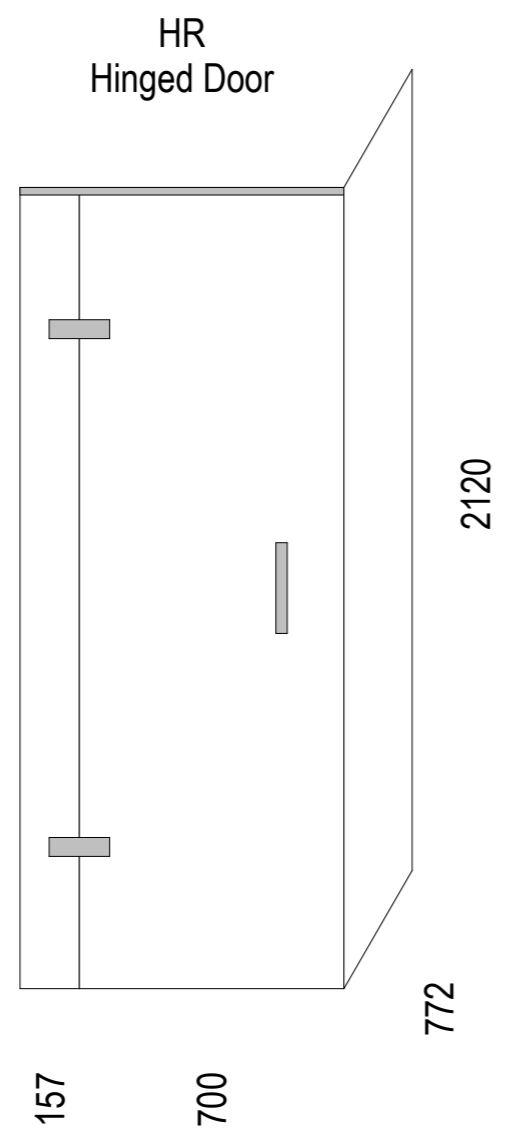

Hinged Door

SKU: AFS-2W-9X8

Sliding Door N/A

Note: Actual set-out size 885x785
Shower screens can be used for left and right hand showers

AS/NZS 2208: 1996
Grade A TF 8

For more product information go to:
www.atlantis.co.nz/shop/products-all/frameless-screens-900x800/