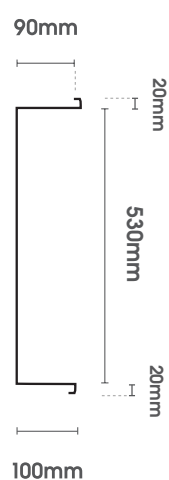

## INSTALLATION STEPS:

Overview only. See installation instructions for correct method.

## SPECIFICATION

- Fits into a 90mm wall cavity.
- Electrical components must be installed prior to wallboard.
- Supplied with installation materials.

# EASYNICHE RECESSED TOWEL WARMER 800 x 600

Perspective

Side Elevation