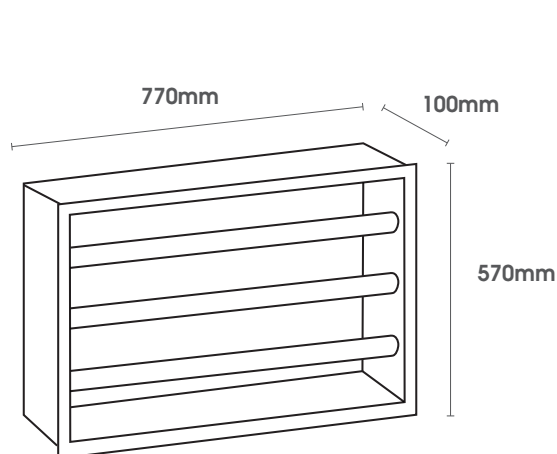

## SPECIFICATION

- Fits into a 90mm wall cavity.
- Electrical components must be installed prior to wallboard.
- Supplied with installation materials.

# EASYNICHE RECESSED TOWEL WARMER 800 x 600

Perspective

Side Elevation