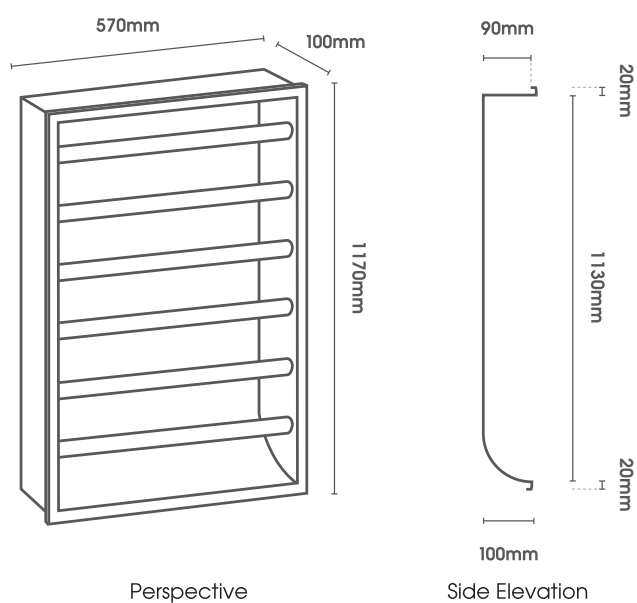

# EASYNICHE RECESSED TOWEL WARMER 1200 x 600

## SPECIFICATION

- Fits into a 90mm wall cavity.
- Electrical components must be installed prior to wallboard.
- Supplied with installation materials.

# EASYNICHE RECESSED TOWEL WARMER 800 x 600

Perspective

Side Elevation