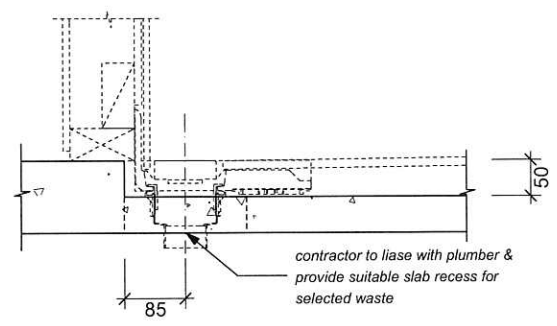

Section MB4 - 2-Wall Back Channel Drain & Satin Anodised Aluminium Tile Over Drain Cover
250x1260
MB4-1200-Sect

Slab Recess Section MB4 - 2-Wall Back Channel Drain & Satin Anodised Aluminium Tile Over Drain Cover
250x1260
MB4-1200-RecSect

	MB4-1200 2-Wall Back, RH	
	MB4 2-Wall Back RH	
Atlantis Bathroom Style All rights reserved AUST 1800 786 297 NZ 0800 428 526	Revision Date: July 2017