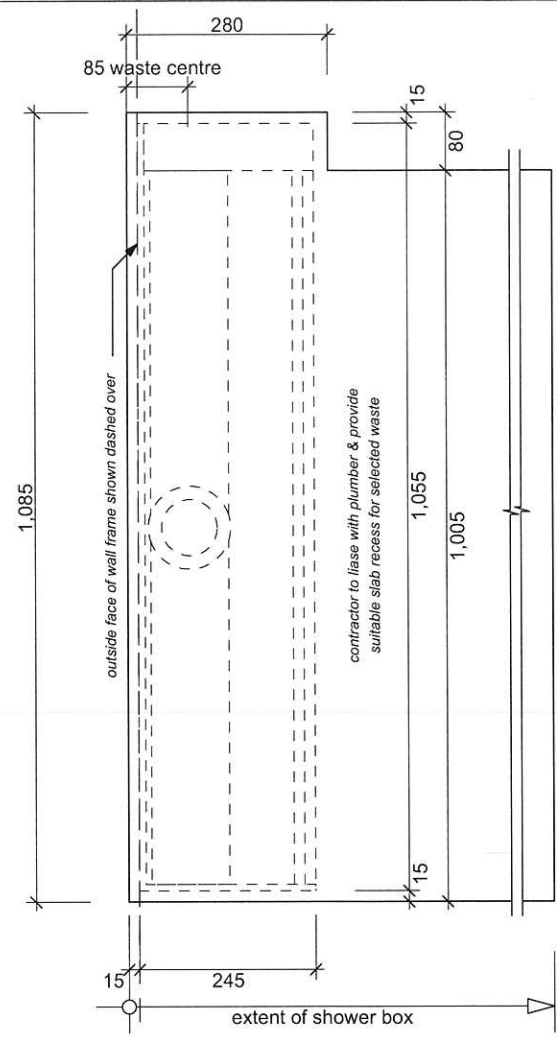

Floor Plan MB4 - 2-Wall Back Channel Drain & Satin Anodised Aluminium Tile Over Drain Cover
250x960
MB4-900-Plan

Slab Recess Plan MB4 - 2-Wall Back Channel Drain & Satin Anodised Aluminium Tile Over Drain Cover
250x960
MB4-900-RecPlan

Section MB4 - 2-Wall Back Channel Drain & Satin Anodised Aluminium Tile Over Drain Cover
250x960
MB4-900-Sect

Slab Recess Section MB4 - 2-Wall Back Channel Drain & Satin Anodised Aluminium Tile Over Drain Cover
250x960
MB4-900-RecSect

	MB4-900 2-Wall Back, RH	
	MB4 2-Wall Back RH	
Atlantis Bathroom Style All rights reserved AUST 1800 786 297 NZ 0800 428 526	Revision Date: July 2017	

Floor Plan MB4- 2-Wall Back Channel Drain & Satin Anodised Aluminium Tile Over Drain Cover
250x1060
MB4-1000-Plan

Slab Recess Plan MB4- 2-Wall Back Channel Drain & Satin Anodised Aluminium Tile Over Drain Cover
250x1060
MB4-1000-RecPlan

Section MB4 - 2-Wall Back Channel Drain & Satin Anodised Aluminium Tile Over Drain Cover
250x1060
MB4-1000-Sect