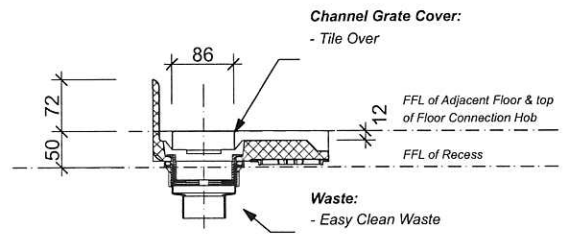

Floor Plan MB4 - 2-Wall Back Channel Drain & Satin Anodised Aluminium Tile Over Drain Cover
250x960
MB4-900-Plan

Slab Recess Plan MB4 - 2-Wall Back Channel Drain & Satin Anodised Aluminium Tile Over Drain Cover
250x960
MB4-900-RecPlan