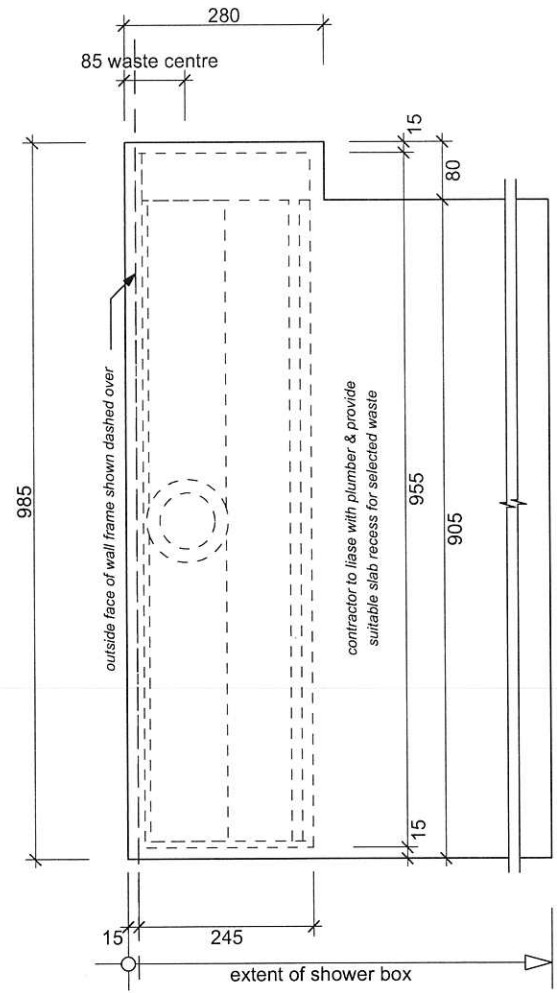

Floor Plan MB4 - 2-Wall Back Channel Drain & Satin Anodised Aluminium Tile Over Drain Cover
250x960
MB4-900-Plan

Slab Recess Plan MB4 - 2-Wall Back Channel Drain & Satin Anodised Aluminium Tile Over Drain Cover
250x960
MB4-900-RecPlan

Section MB4 - 2-Wall Back Channel Drain & Satin Anodised Aluminium Tile Over Drain Cover
250x960
MB4-900-Sect

Slab Recess Section MB4 - 2-Wall Back Channel Drain & Satin Anodised Aluminium Tile Over Drain Cover
250x960
MB4-900-RecSect