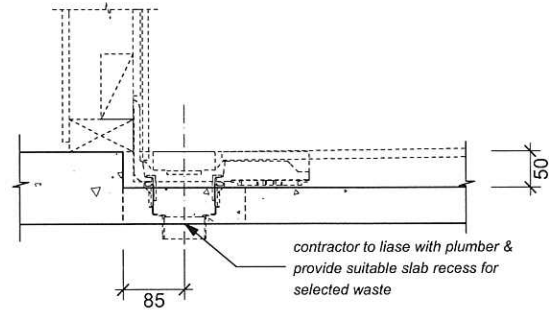

Slab Recess Section MB4 - 2-Wall Back Channel Drain & Satin Anodised Aluminium Tile Over Drain Cover
250x1060
MB4-1000-RecSect

	MB4-1000 2-Wall Back, RH	
	MB4 2-Wall Back RH	
Atlantis Bathroom Style All rights reserved AUST 1800 786 297 NZ 0800 428 526	Revision Date: July 2017