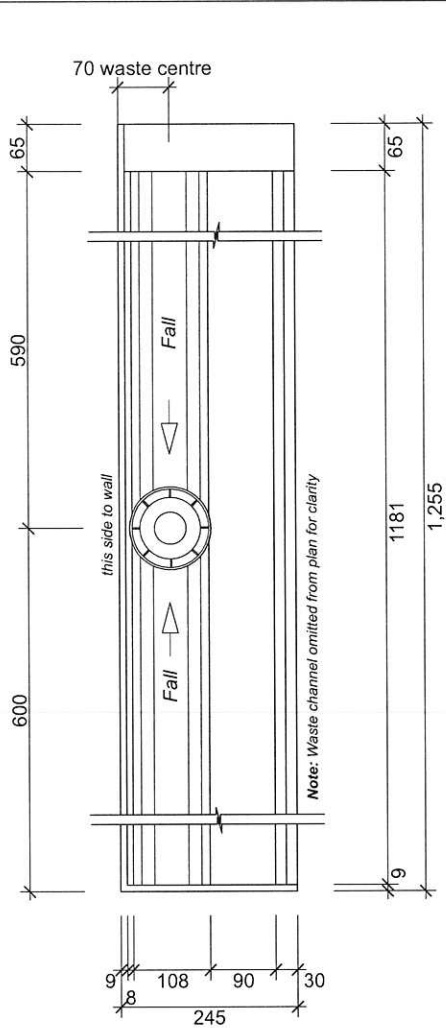

Slab Recess Plan MB4- 2-Wall Back Channel Drain & Satin Anodised Aluminium Tile Over Drain Cover
250x1060
MB4-1000-RecPlan

Section MB4 - 2-Wall Back Channel Drain & Satin Anodised Aluminium Tile Over Drain Cover
250x1060
MB4-1000-Sect

Slab Recess Section MB4 - 2-Wall Back Channel Drain & Satin Anodised Aluminium Tile Over Drain Cover
250x1060
MB4-1000-RecSect

	MB4-1000 2-Wall Back, RH	
	MB4 2-Wall Back RH	
Atlantis Bathroom Style All rights reserved AUST 1800 786 297 NZ 0800 428 526	Revision Date: July 2017	

Floor Plan MB4 - 2-Wall Back Channel Drain & Satin Anodised Aluminium Tile Over Drain Cover
250x1260
MB4-1200-Plan

Slab Recess Plan MB4 - 2-Wall Back Channel Drain & Satin Anodised Aluminium Tile Over Drain Cover
250x1260
MB4-1200-RecPlan