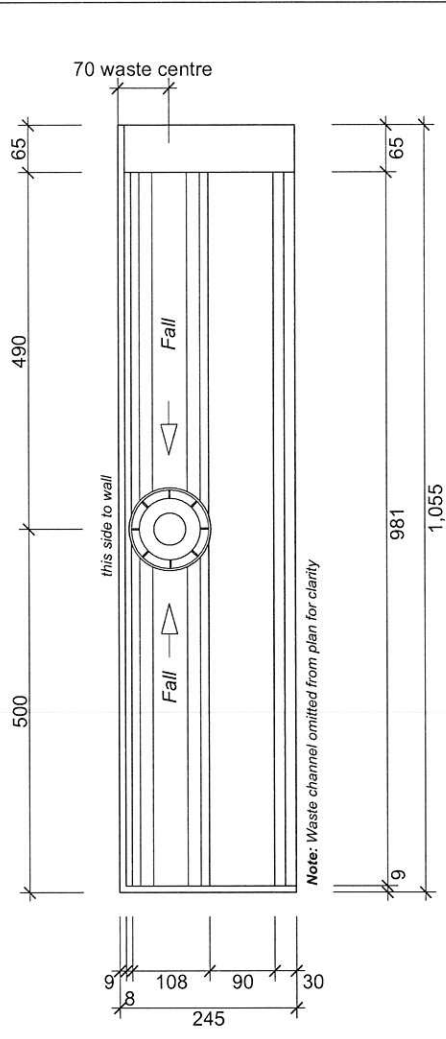

Floor Plan MB4- 2-Wall Back Channel Drain & Satin Anodised Aluminium Tile Over Drain Cover
250x1060
MB4-1000-Plan