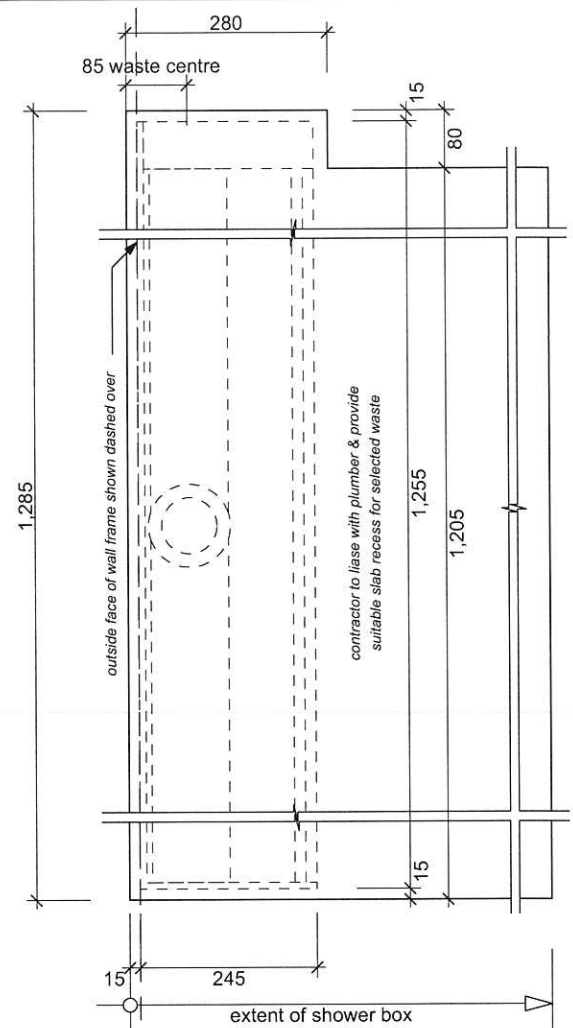

Floor Plan MB4 - 2-Wall Back Channel Drain & Satin Anodised Aluminium Tile Over Drain Cover
250x960
MB4-900-Plan

Slab Recess Plan MB4 - 2-Wall Back Channel Drain & Satin Anodised Aluminium Tile Over Drain Cover
250x960
MB4-900-RecPlan

Slab Recess Plan MB4- 2-Wall Back Channel Drain & Satin Anodised Aluminium Tile Over Drain Cover
250x1060
MB4-1000-RecPlan

Section MB4 - 2-Wall Back Channel Drain & Satin Anodised Aluminium Tile Over Drain Cover
250x1060
MB4-1000-Sect

Slab Recess Section MB4 - 2-Wall Back Channel Drain & Satin Anodised Aluminium Tile Over Drain Cover
250x1060
MB4-1000-RecSect

	MB4-1000 2-Wall Back, RH	
	MB4 2-Wall Back RH	
Atlantis Bathroom Style All rights reserved AUST 1800 786 297 NZ 0800 428 526	Revision Date: July 2017	

Floor Plan MB4 - 2-Wall Back Channel Drain & Satin Anodised Aluminium Tile Over Drain Cover
250x1260
MB4-1200-Plan

Slab Recess Plan MB4 - 2-Wall Back Channel Drain & Satin Anodised Aluminium Tile Over Drain Cover
250x1260
MB4-1200-RecPlan