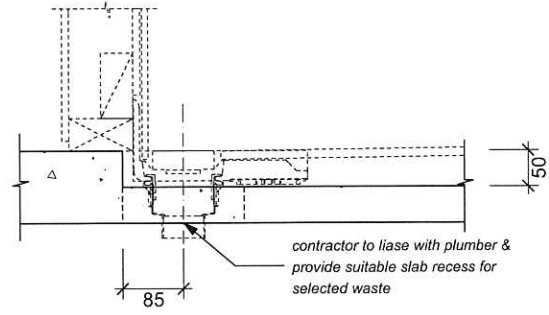

Section MB4 - 2-Wall Back Channel Drain & Satin Anodised Aluminium Tile Over Drain Cover
250x960
MB4-900-Sect

Slab Recess Section MB4 - 2-Wall Back Channel Drain & Satin Anodised Aluminium Tile Over Drain Cover
250x960
MB4-900-RecSect

	MB4-900 2-Wall Back, RH	
	MB4 2-Wall Back RH	
Atlantis Bathroom Style All rights reserved AUST 1800 786 297 NZ 0800 428 526	Revision Date: July 2017