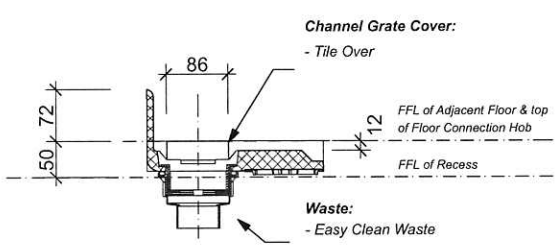

MB4-1200 2-Wall Back, RH	
	MB4 2-Wall Back RH	
Atlantis Bathroom Style All rights reserved AUST 1800 786 297 NZ 0800 428 526	Revision Date: July 2017