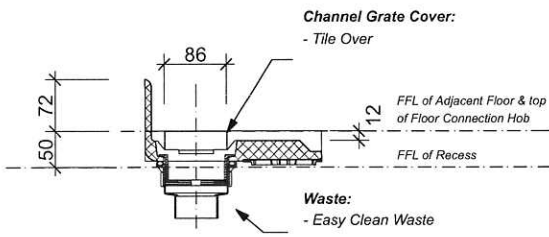

Section MB4 - 2-Wall Back Channel Drain & Satin Anodised Aluminium Tile Over Drain Cover
250x1060
MB4-1000-Sect