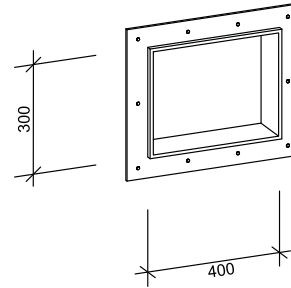

EASYNICHE

EXPOSED 12mm

Section

Plan

Perspective

Front Elevation

Side Elevation

SPECIFICATION

- One-piece lightweight construction made from rigid GRP composite.
- Gloss gel coat surface available in black or white finish.
- Available in one size 400mm x 300mm.
- Must be installed prior to wallboard and requires additional framing.
- Supplied with installation materials.
- 7-year warranty.
- To suit 8mm to 12mm tiles.