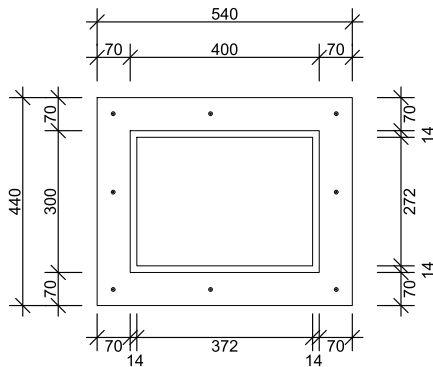

EASYNICHE

EXPOSED 12mm

Section

Plan

Perspective

Front Elevation

Side Elevation

SPECIFICATION

- One-piece lightweight construction made from rigid GRP composite.
- Gloss gel coat surface available in black or white finish.
- Available in one size 400mm x 300mm.
- Must be installed prior to wallboard and requires additional framing.
- Supplied with installation materials.
- 7-year warranty.
- To suit 8mm to 12mm tiles.