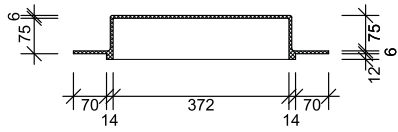

EASYNICHE

EXPOSED 12mm

Section

Plan

Perspective

Front Elevation

Side Elevation

SPECIFICATION

- One-piece lightweight construction made from rigid GRP composite.
- Gloss gel coat surface available in black or white finish.
- Available in one size 400mm x 300mm.
- Must be installed prior to wallboard and requires additional framing.
- Supplied with installation materials.
- 7-year warranty.
- To suit 8mm to 12mm tiles.