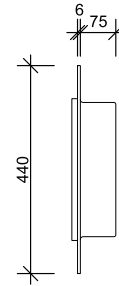

EASYNICHE

EXPOSED 12mm

Section

Plan

Perspective

Front Elevation

Side Elevation

SPECIFICATION

- One-piece lightweight construction made from rigid GRP composite.
- Gloss gel coat surface available in black or white finish.
- Available in one size 400mm x 300mm.
- Must be installed prior to wallboard and requires additional framing.
- Supplied with installation materials.
- 7-year warranty.
- To suit 8mm to 12mm tiles.