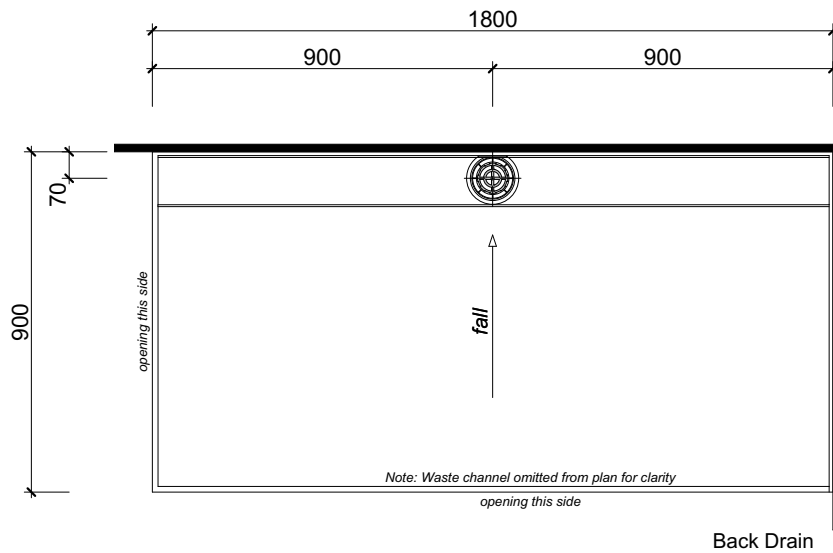

TOLEDO
BACK DRAIN
LH BASE

SCREEN
OPTIONS

TOLEDO
BACK DRAIN
RH BASE

SCREEN
OPTIONS