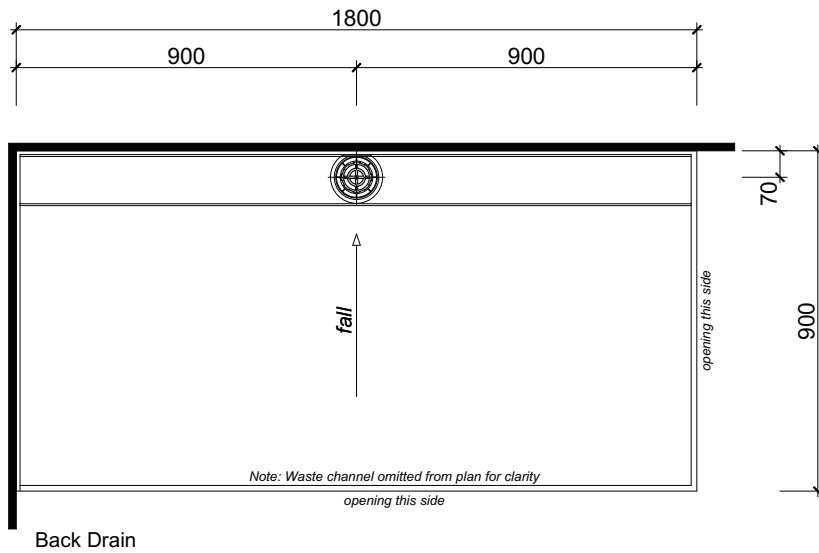

TOLEDO
BACK DRAIN
LH BASE

SCREEN
OPTIONS

TOLEDO
BACK DRAIN
RH BASE

SCREEN
OPTIONS