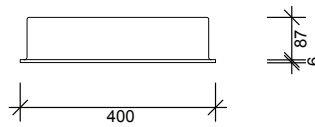

EASYNICHE RETROFIT

Section

Perspective

Plan

Front Elevation

Side Elevation

INSTALLATION STEPS:

Overview only. See installation instructions or video on our website for correct method.

SPECIFICATION

- One-piece lightweight construction made from rigid gloss white PMMA.
- Available in one size 400mm x 300mm.
- Designed to be installed to new or existing acrylic liner or Ellure™ Walls.
- Protrudes 6mm from wall surface finish.
- Can be installed horizontally or vertically.
- Built in gradient prevents water ponding.
- Supplied with installation materials.
- 7-year warranty.

EASYNICHE RETROFIT FOOTREST

SPECIFICATION

- One-piece lightweight construction made from rigid gloss white PMMA.
- Designed to be installed to new or existing acrylic liner or Ellure™ Walls.
- Protrudes 6mm from wall surface finish.
- Supplied with installation materials.
- 7-year warranty.