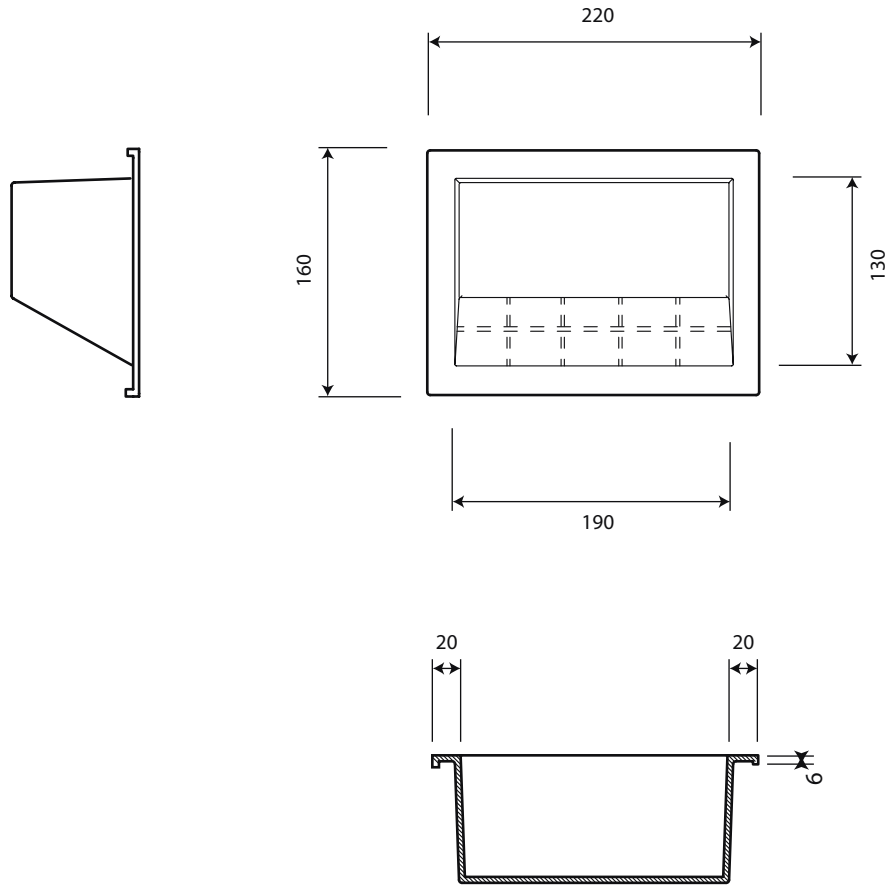

EASYNICHE RETROFIT

Section

Perspective

Plan

Front Elevation

Side Elevation

INSTALLATION STEPS:

Overview only. See installation instructions or video on our website for correct method.

SPECIFICATION

- One-piece lightweight construction made from rigid gloss white PMMA.
- Available in one size 400mm x 300mm.
- Designed to be installed to new or existing acrylic liner or Ellure™ Walls.
- Protrudes 6mm from wall surface finish.
- Can be installed horizontally or vertically.
- Built in gradient prevents water ponding.
- Supplied with installation materials.
- 7-year warranty.

EASYNICHE RETROFIT FOOTREST

SPECIFICATION

- One-piece lightweight construction made from rigid gloss white PMMA.
- Designed to be installed to new or existing acrylic liner or Ellure™ Walls.
- Protrudes 6mm from wall surface finish.
- Supplied with installation materials.
- 7-year warranty.