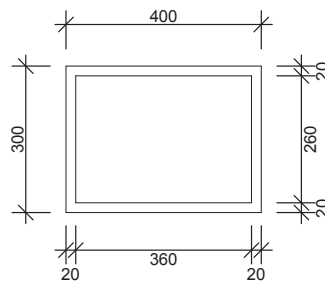

EASYNICHE RETROFIT

Section

Perspective

Plan

Front Elevation

Side Elevation

INSTALLATION STEPS:

Overview only. See installation instructions or video on our website for correct method.

SPECIFICATION

- One-piece lightweight construction made from rigid gloss white PMMA.
- Available in one size 400mm x 300mm.
- Designed to be installed to new or existing acrylic liner or Ellure™ Walls.
- Protrudes 6mm from wall surface finish.
- Can be installed horizontally or vertically.
- Built in gradient prevents water ponding.
- Supplied with installation materials.
- 7-year warranty.

EASYNICHE RETROFIT FOOTREST

SPECIFICATION

- One-piece lightweight construction made from rigid gloss white PMMA.
- Designed to be installed to new or existing acrylic liner or Ellure™ Walls.
- Protrudes 6mm from wall surface finish.
- Supplied with installation materials.
- 7-year warranty.