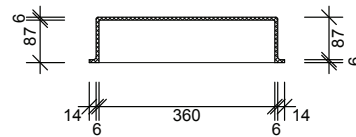

EASYNICHE RETROFIT

Section

Perspective

Plan

Front Elevation

Side Elevation

INSTALLATION STEPS:

Overview only. See installation instructions or video on our website for correct method.

SPECIFICATION

- One-piece lightweight construction made from rigid gloss white PMMA.
- Available in one size 400mm x 300mm.
- Designed to be installed to new or existing acrylic liner or Ellure™ Walls.
- Protrudes 6mm from wall surface finish.
- Can be installed horizontally or vertically.
- Built in gradient prevents water ponding.
- Supplied with installation materials.
- 7-year warranty.

EASYNICHE RETROFIT FOOTREST

SPECIFICATION

- One-piece lightweight construction made from rigid gloss white PMMA.
- Designed to be installed to new or existing acrylic liner or Ellure™ Walls.
- Protrudes 6mm from wall surface finish.
- Supplied with installation materials.
- 7-year warranty.