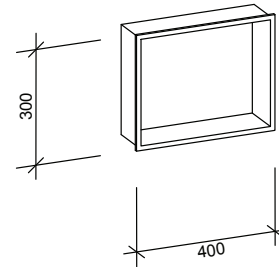

EASYNICHE RETROFIT

Section

Perspective

Plan

Front Elevation

Side Elevation

INSTALLATION STEPS:

Overview only. See installation instructions or video on our website for correct method.

SPECIFICATION

- One-piece lightweight construction made from rigid gloss white PMMA.
- Available in one size 400mm x 300mm.
- Designed to be installed to new or existing acrylic liner or Ellure™ Walls.
- Protrudes 6mm from wall surface finish.
- Can be installed horizontally or vertically.
- Built in gradient prevents water ponding.
- Supplied with installation materials.
- 7-year warranty.

EASYNICHE RETROFIT FOOTREST

SPECIFICATION

- One-piece lightweight construction made from rigid gloss white PMMA.
- Designed to be installed to new or existing acrylic liner or Ellure™ Walls.
- Protrudes 6mm from wall surface finish.
- Supplied with installation materials.
- 7-year warranty.