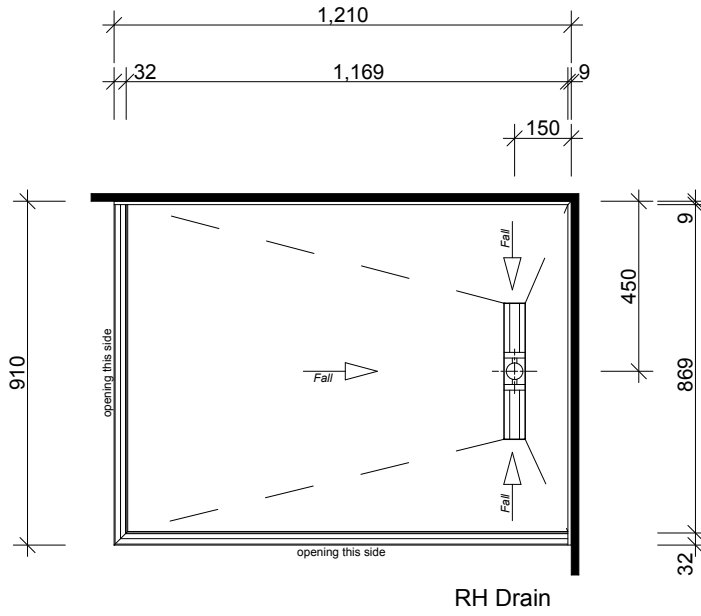

LYRIC BASE

SCREEN OPTIONS