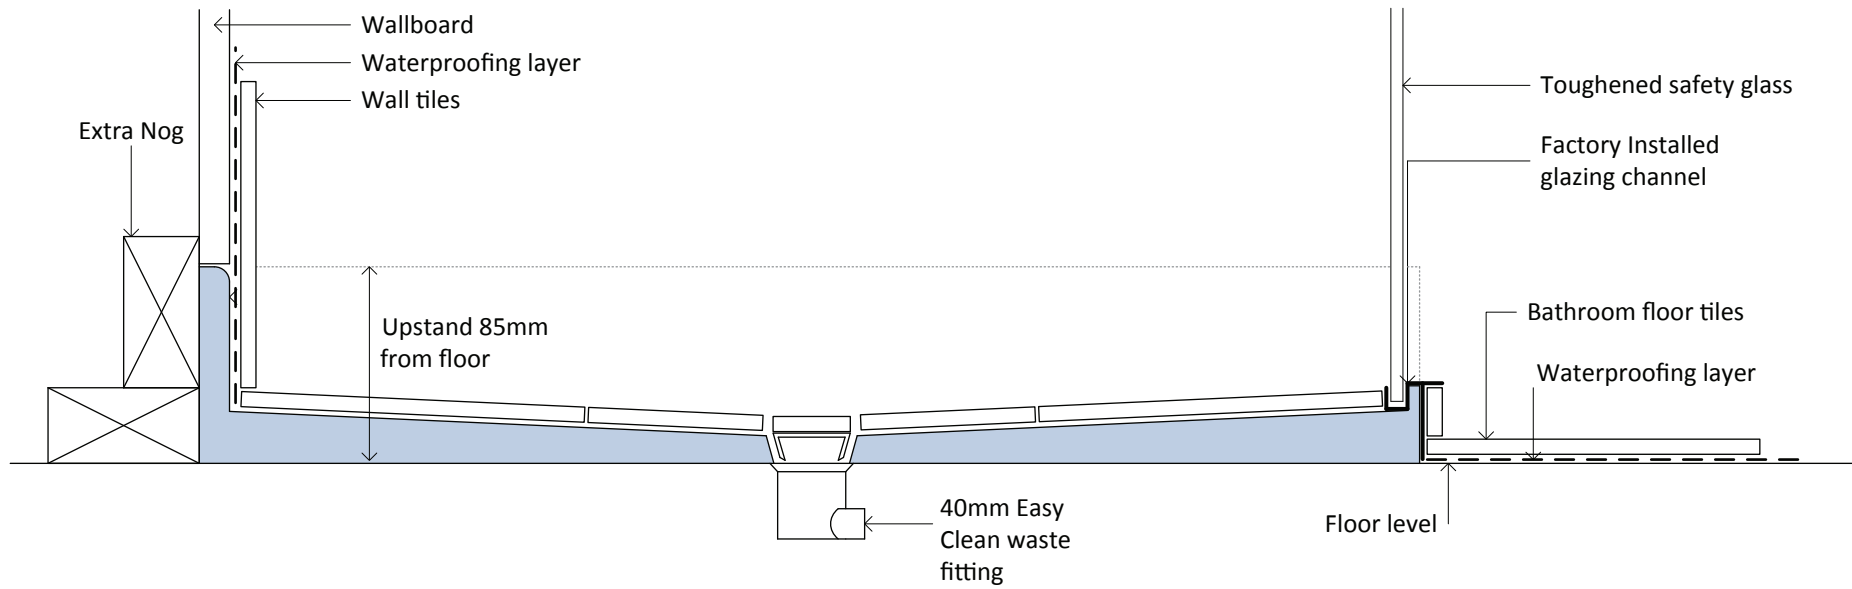

## EasyTile II shower base profile

(NOT TO SCALE)

©Atlantis Bathroom Style Limited  
March 2018  
PATENT AND DESIGN REGISTRATIONS APPLY