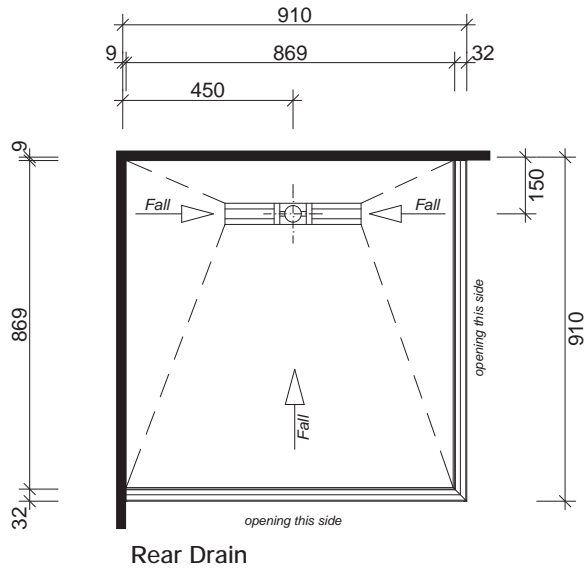

HALO BASE

LH Drain

Rear Drain

SCREEN OPTION

Screens are reversible