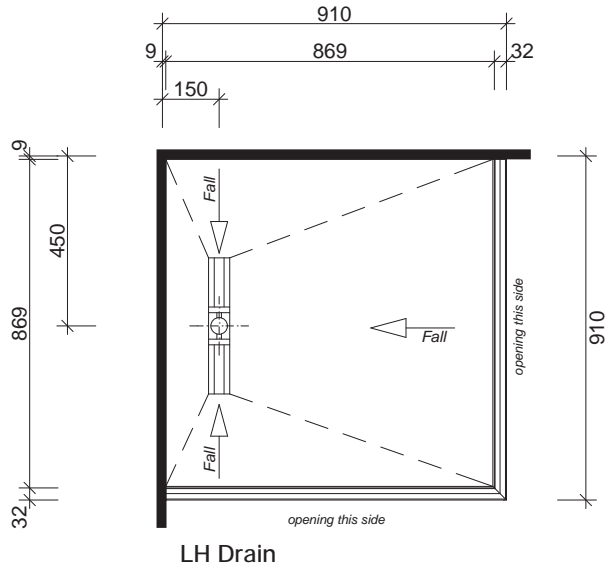

HALO BASE

LH Drain

Rear Drain

SCREEN OPTION

Screens are reversible