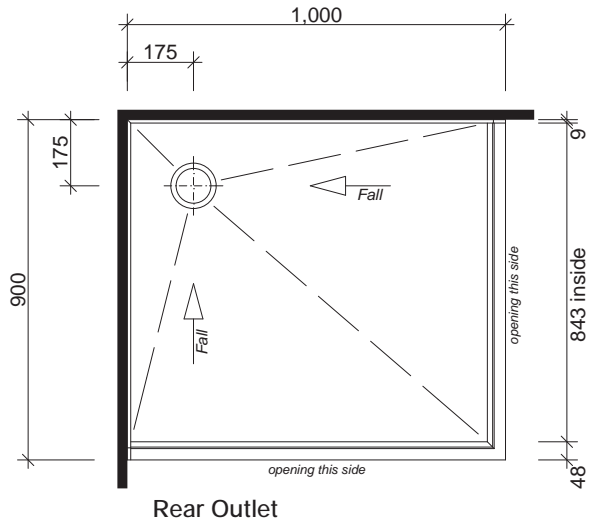

TAHITIAN  
LH BASE

Rear Outlet

SCREEN OPTIONS

ZANZIBAR  
RH BASE

Rear Outlet

SCREEN OPTIONS