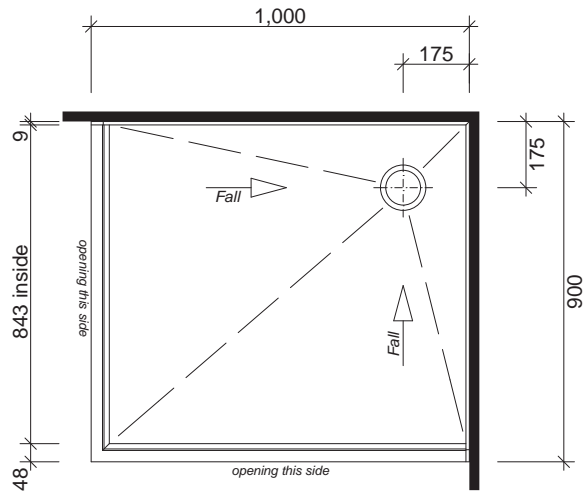

TAHITIAN  
LH BASE

Rear Outlet

SCREEN OPTIONS

ZANZIBAR  
RH BASE

Rear Outlet

SCREEN OPTIONS