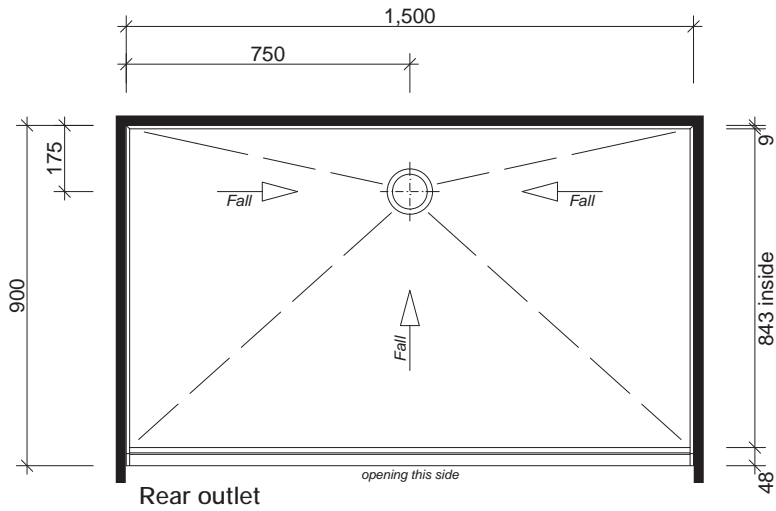

CAYMAN
BASE

Rear outlet

SCREEN OPTIONS
Screens are reversible

PENRHYN
BASE

Rear outlet

SCREEN OPTIONS
Screens are reversible