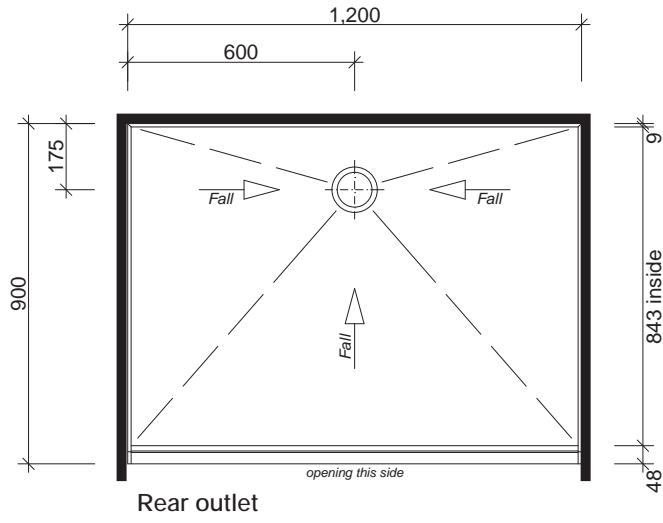

CAYMAN
BASE

Rear outlet

SCREEN OPTIONS
Screens are reversible

PENRHYN
BASE

Rear outlet

SCREEN OPTIONS
Screens are reversible