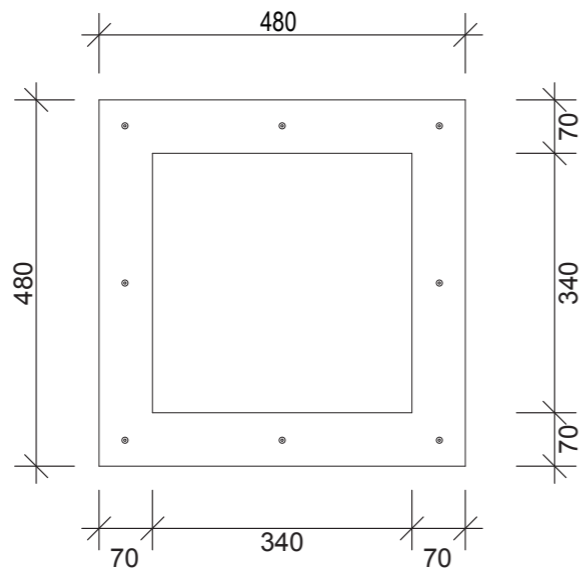

340x340

Front Elevation

Side Elevation

Section

Perspective

Plan

Note: Footrest option also available @ 180x120: