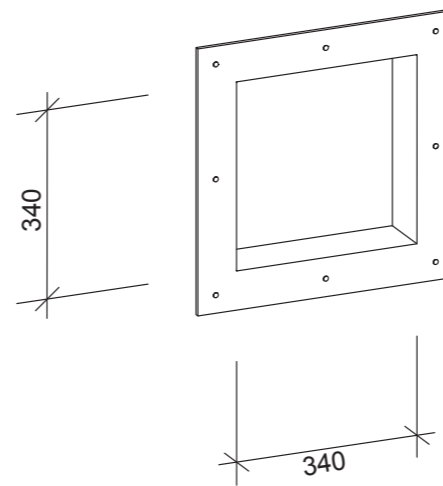

340x340

Front Elevation

Side Elevation

Section

Perspective

Plan

Note: Footrest option also available @ 180x120: