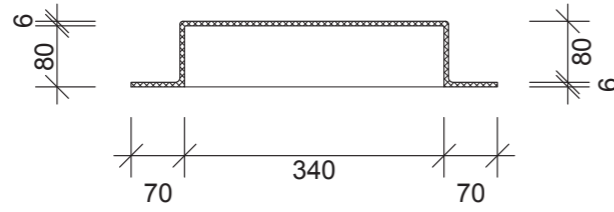

340x340

Front Elevation

Side Elevation

Section

Perspective

Plan

Note: Footrest option also available @ 180x120: