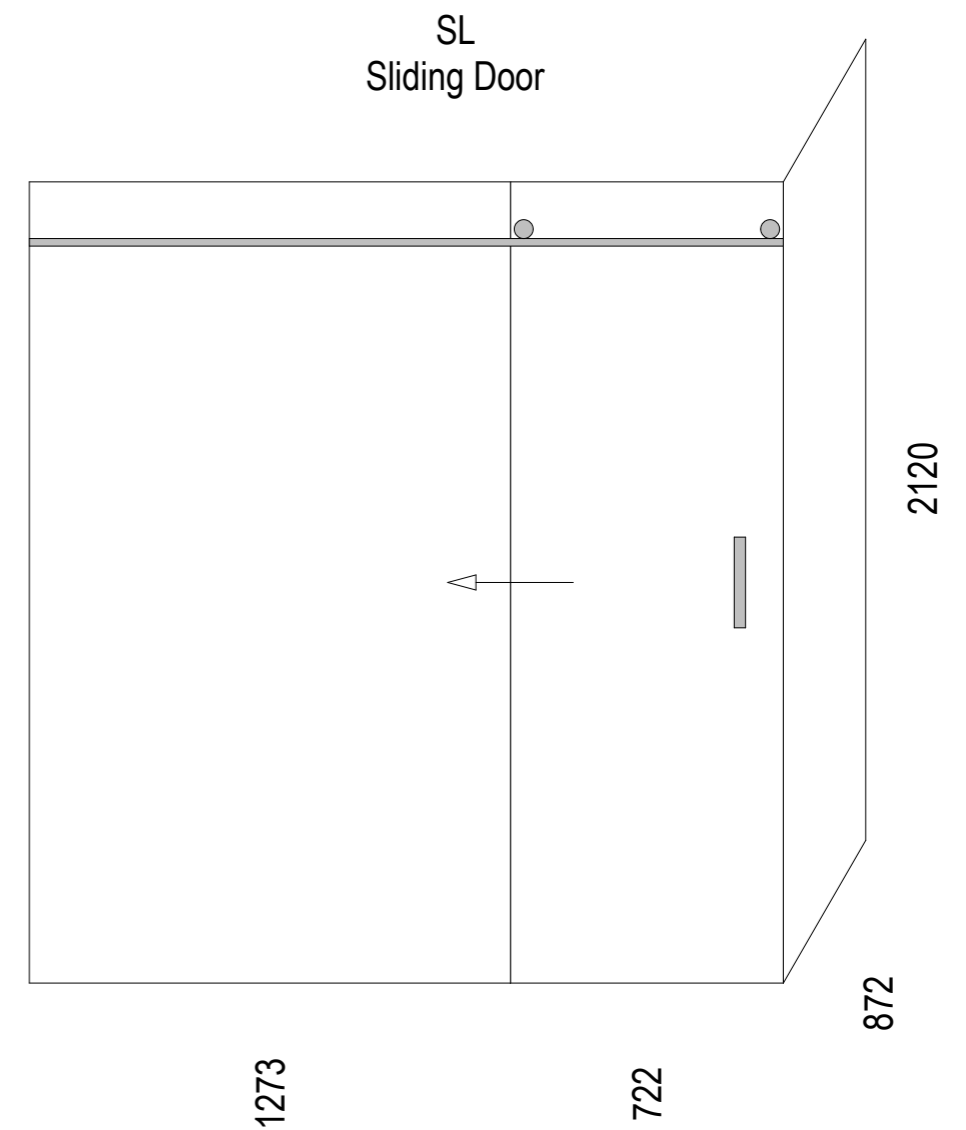

### Hinged Door

SKU: AFS-2W-20X9

### Sliding Door

SKU: AFS-2W-SL-20X9

**Note: Actual set-out size 1985x885**

Shower screens can be used for left and right hand showers

AS/NZS 2208: 1996  
Grade A TF 8

For more product information go to:

[www.atlantis.co.nz/shop/products-all/frameless-screens-2000x900/](http://www.atlantis.co.nz/shop/products-all/frameless-screens-2000x900/)