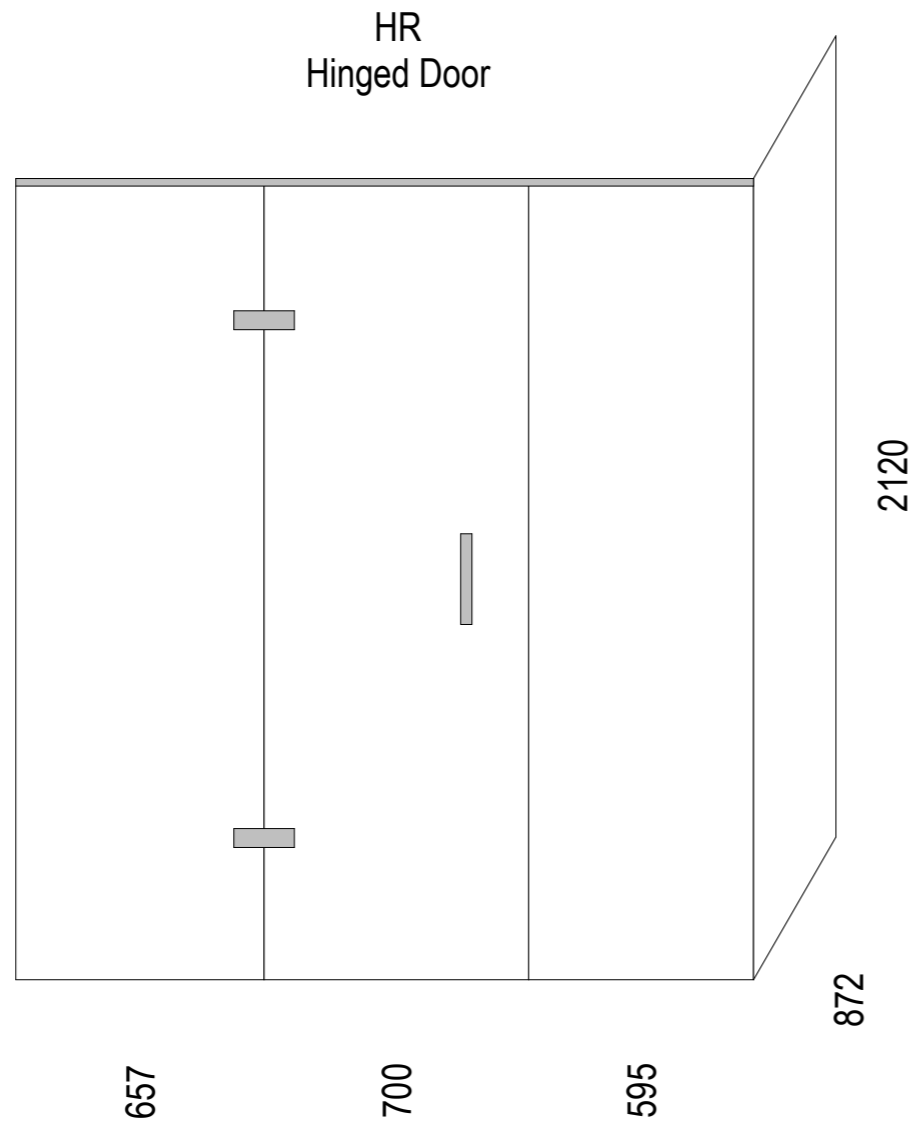

### Hinged Door

SKU: AFS-2W-20X9

### Sliding Door

SKU: AFS-2W-SL-20X9

**Note: Actual set-out size 1985x885**

Shower screens can be used for left and right hand showers

AS/NZS 2208: 1996  
Grade A TF 8

For more product information go to:

[www.atlantis.co.nz/shop/products-all/frameless-screens-2000x900/](http://www.atlantis.co.nz/shop/products-all/frameless-screens-2000x900/)