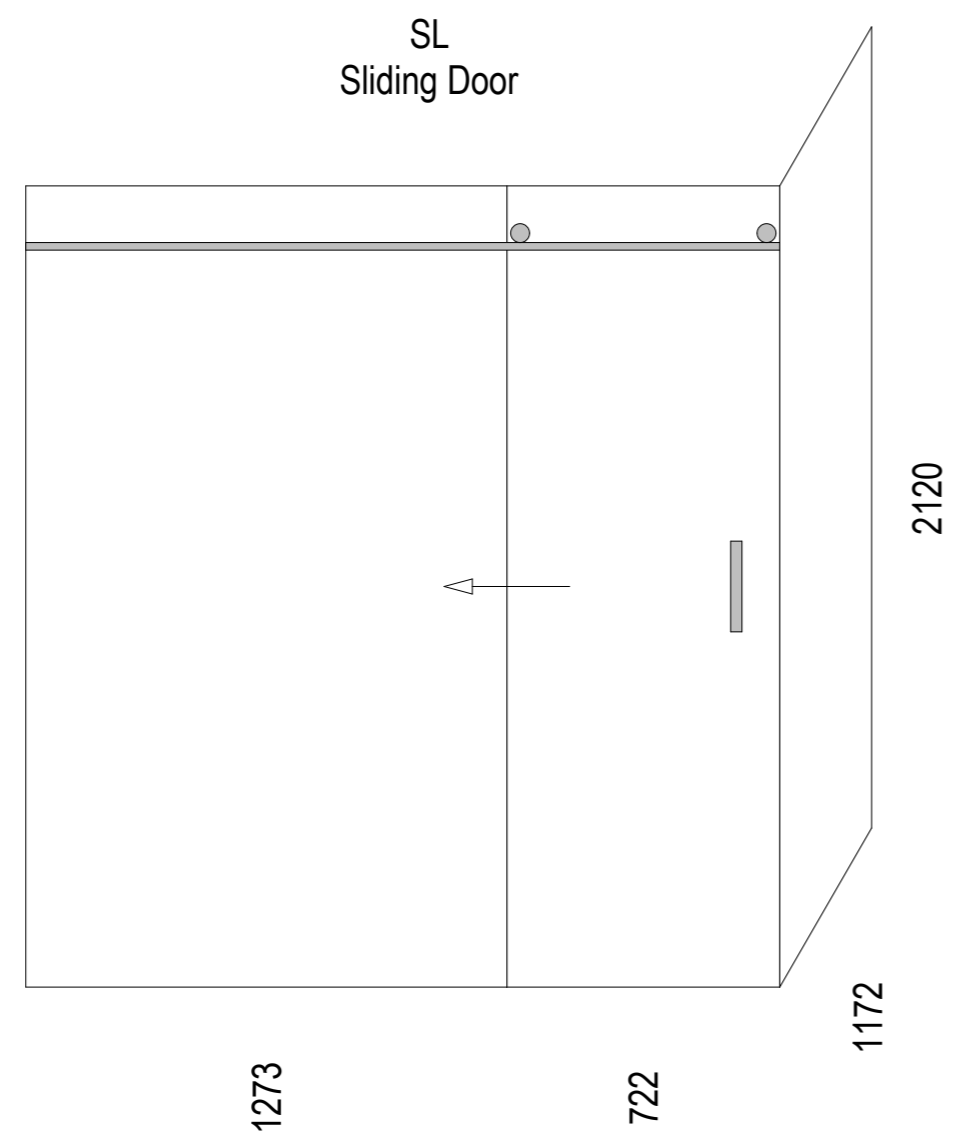

Sliding Door

SKU: AFS-2W-SL-20X12

Note: Actual set-out size 1985x1185

Shower screens can be used for left and right hand showers

AS/NZS 2208: 1996
Grade A TF 8