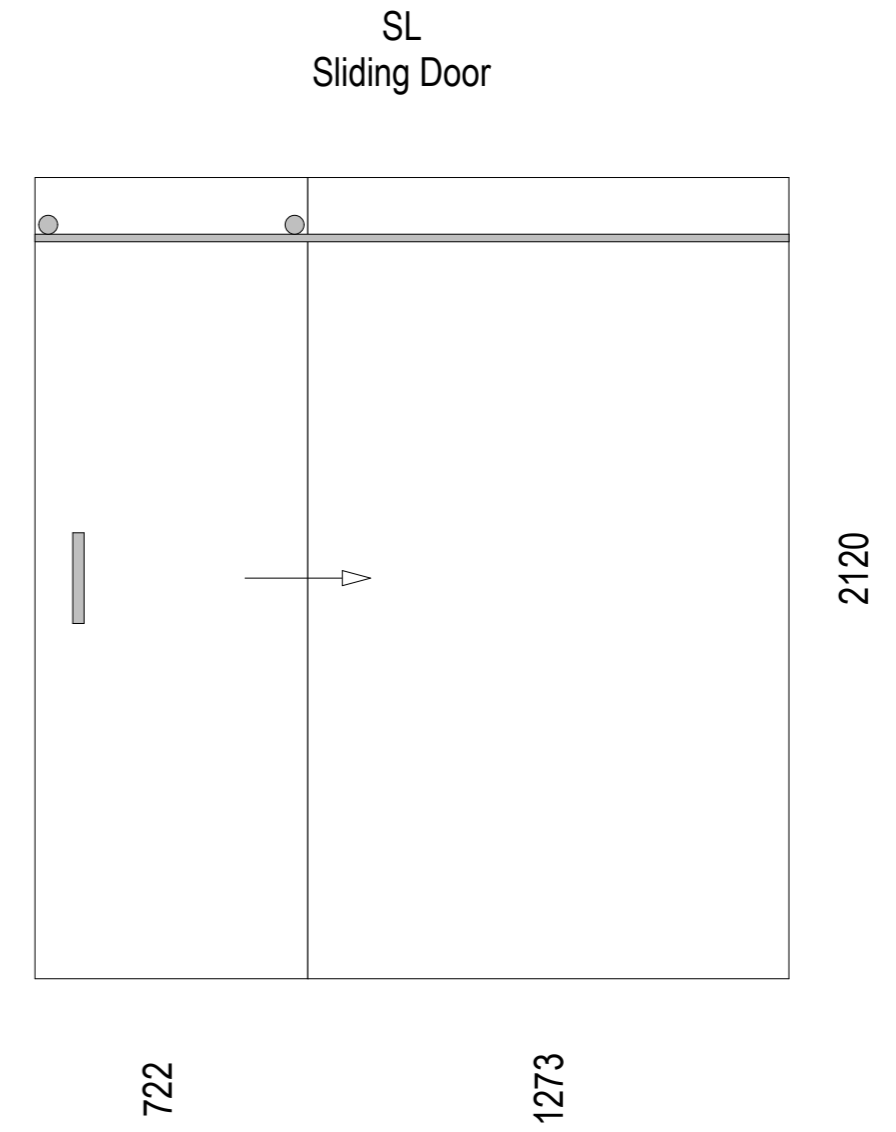

Hinged Door

SKU: AFS-3W-20

Sliding Door

SKU: AFS-3W-SL-20

Note: actual width 1980

Shower screens can be reversed

AS/NZS 2208: 1996
Grade A TF 8

For more product information go to:
www.atlantis.co.nz/shop/products-all/frameless-screens-2000/