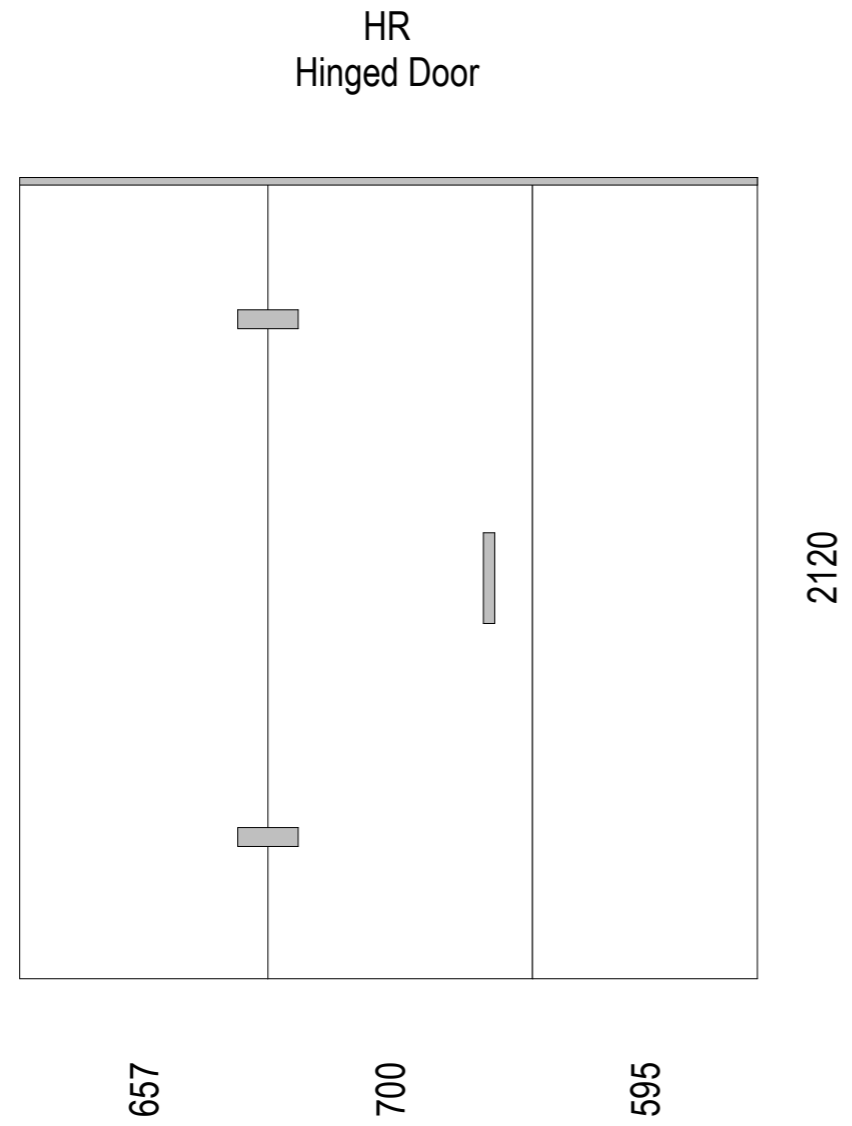

Hinged Door

SKU: AFS-3W-20

Sliding Door

SKU: AFS-3W-SL-20

Note: actual width 1980

Shower screens can be reversed

AS/NZS 2208: 1996
Grade A TF 8

For more product information go to:
www.atlantis.co.nz/shop/products-all/frameless-screens-2000/