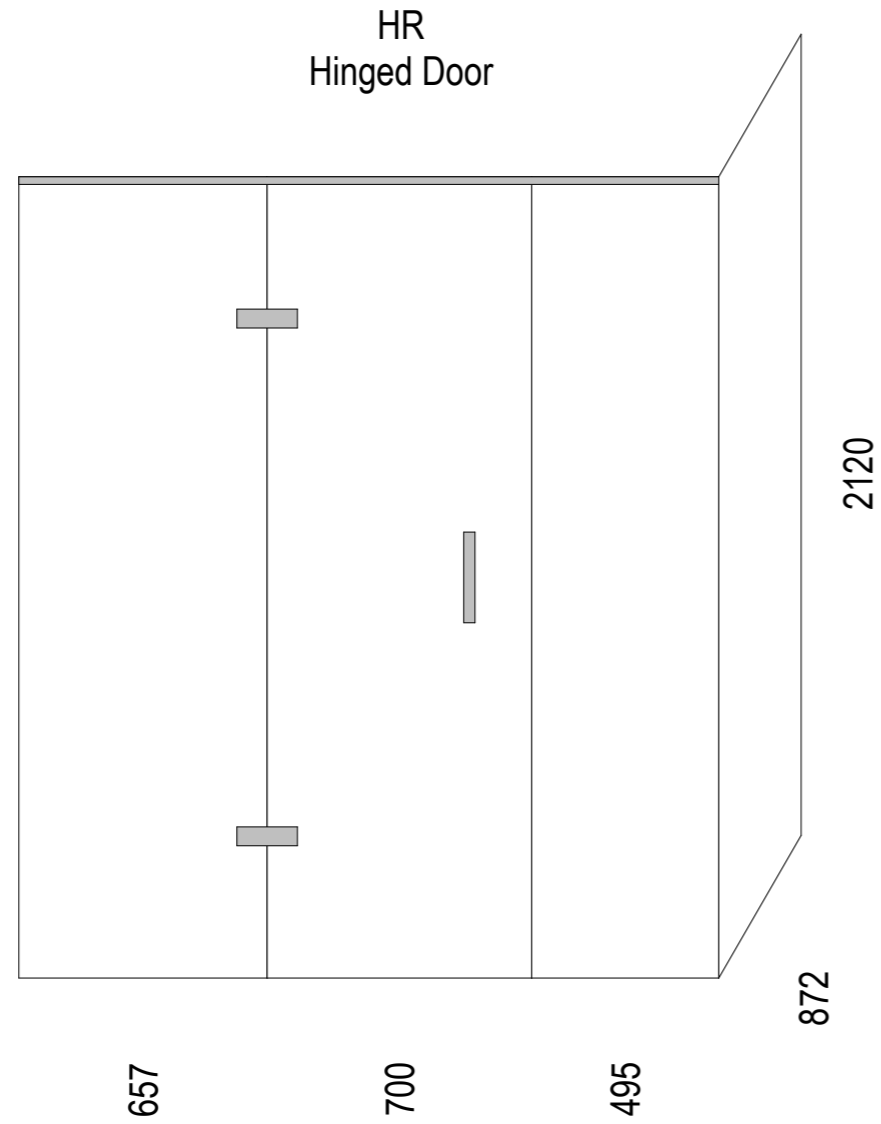

Hinged Door

SKU: AFS-2W-19X9

Sliding Door

SKU: AFS-2W-SL-19X9

Note: Actual set-out size 1885x885

Shower screens can be used for left and right hand showers

AS/NZS 2208: 1996
Grade A TF 8

For more product information go to: