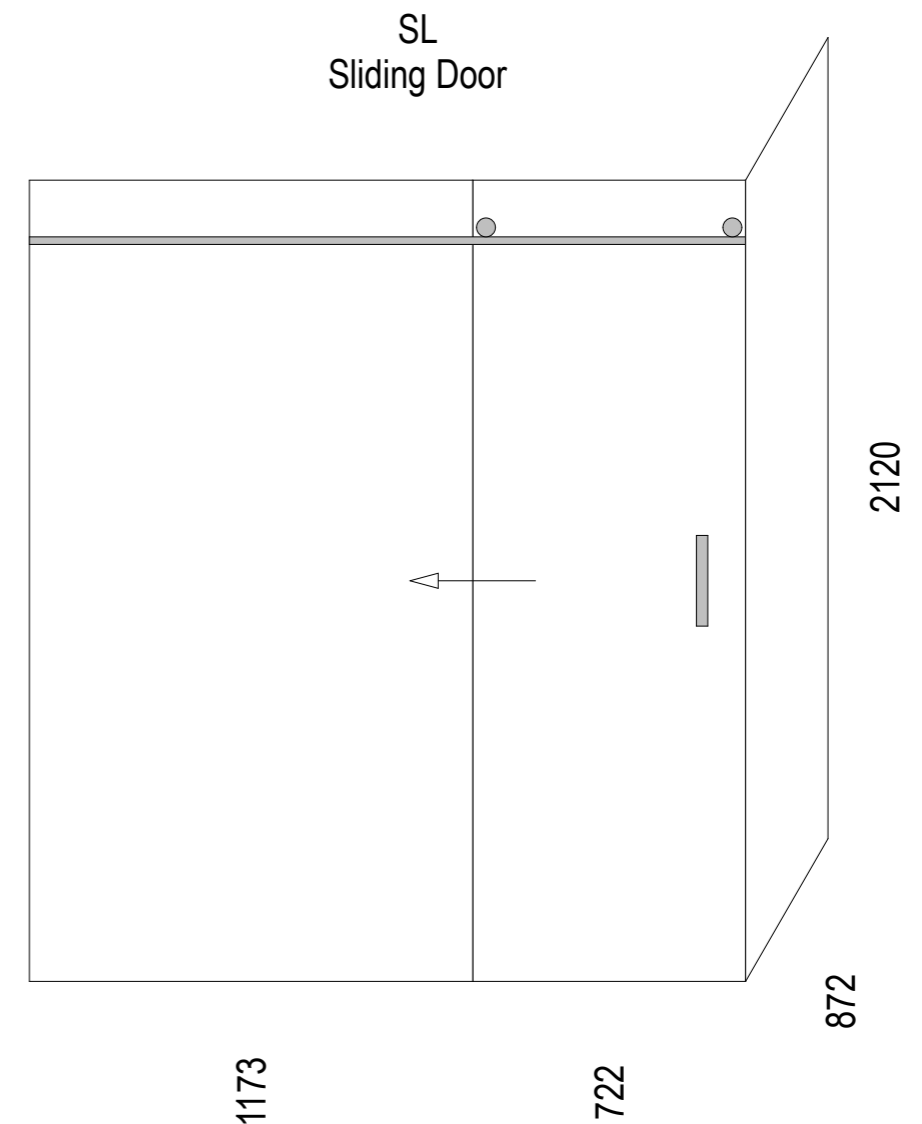

Hinged Door

SKU: AFS-2W-19X9

Sliding Door

SKU: AFS-2W-SL-19X9

Note: Actual set-out size 1885x885

Shower screens can be used for left and right hand showers

AS/NZS 2208: 1996
Grade A TF 8

For more product information go to: