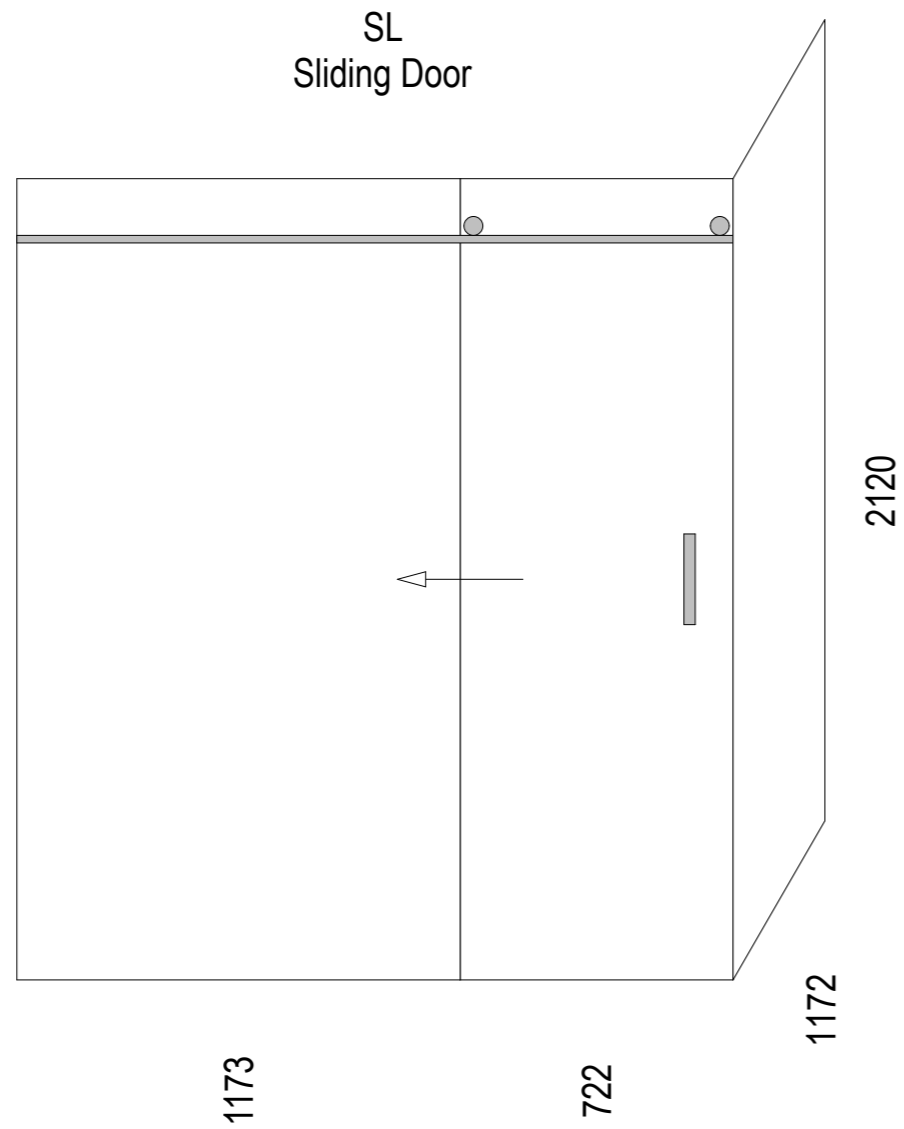

Sliding Door

SKU: AFS-2W-SL-19X12

Note: Actual set-out size 1885x1185

Shower screens can be used for left and right hand showers

AS/NZS 2208: 1996
Grade A TF 8

For more product information go to:
www.atlantis.co.nz/shop/products-all/frameless-screens-1900x1200/