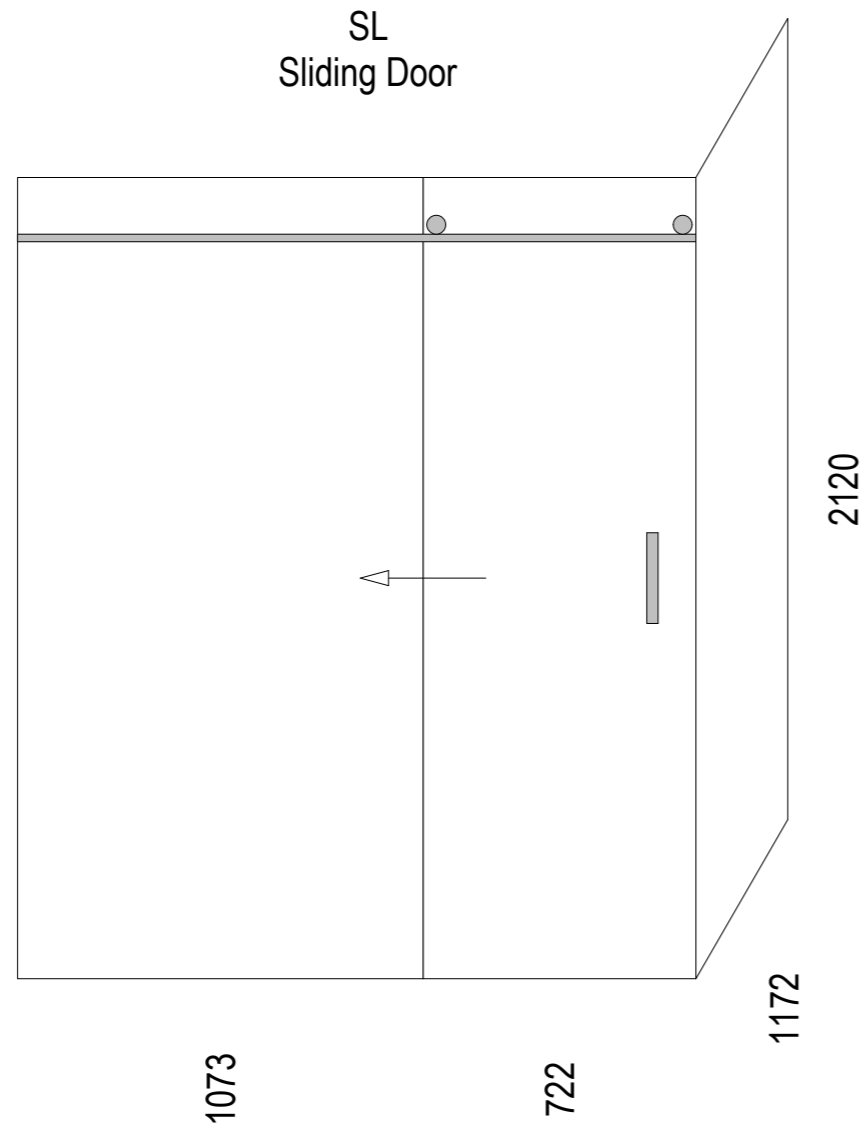

# Sliding Door

SKU: AFS-2W-SL-18X12

**Note: Actual set-out size 1785x1185**

Shower screens can be used for left and right hand showers

AS/NZS 2208: 1996  
Grade A TF 8

For more product information go to:  
[www.atlantis.co.nz/shop/products-all/frameless-screens-1800x1200/](http://www.atlantis.co.nz/shop/products-all/frameless-screens-1800x1200/)