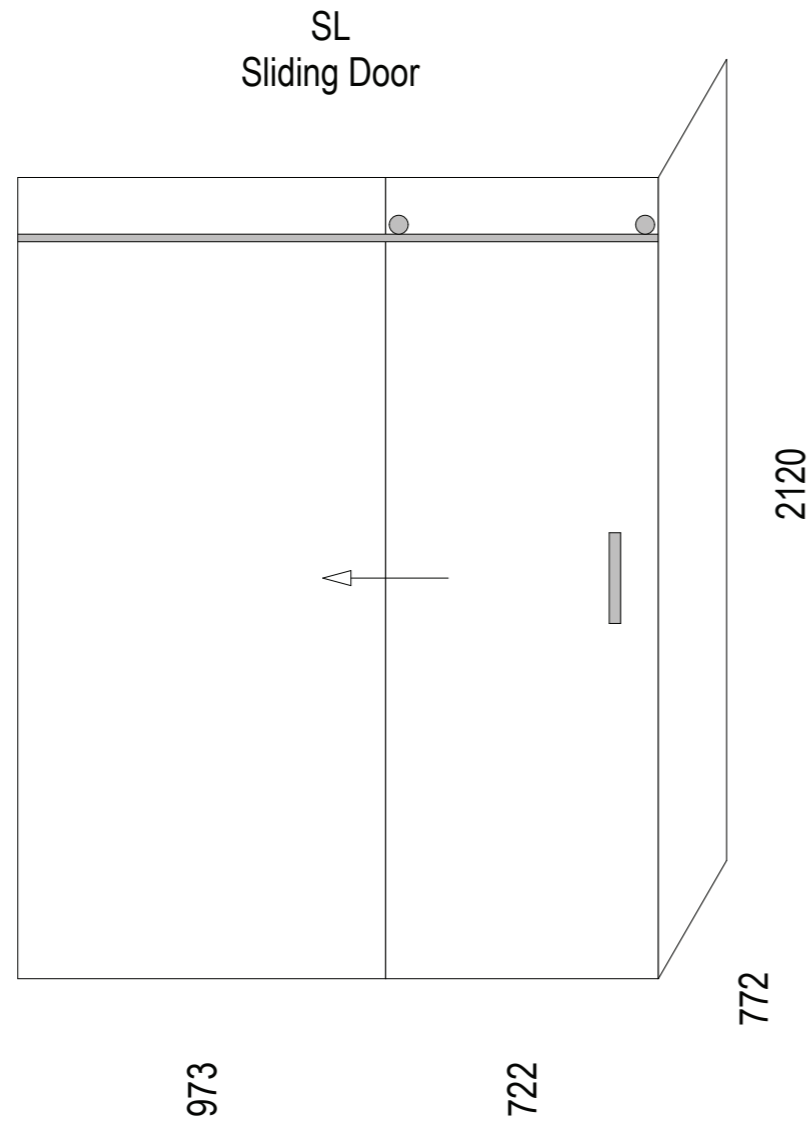

# Sliding Door

SKU: AFS-2W-SL-17X8

**Note: Actual set-out size 1685x785**

Shower screens can be used for left and right hand showers

AS/NZS 2208: 1996  
Grade A TF 8

For more product information go to:  
[www.atlantis.co.nz/shop/products-all/frameless-screens-1700x800/](http://www.atlantis.co.nz/shop/products-all/frameless-screens-1700x800/)